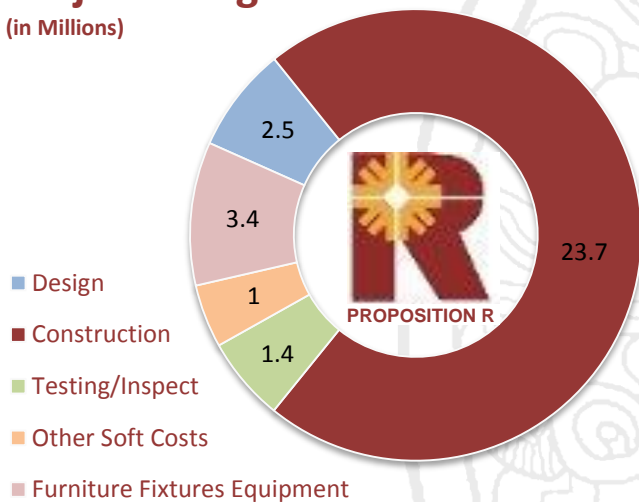

## PERFORMING ARTS & CULTURAL COMPLEX

The Performing Arts & Cultural Center is currently in its design phase. The PACC will be situated on the northeastern portion of the Southwestern College Main Campus. In addition to serving the students, this facility may be used to accommodate the community, host public events and cultural engagements. The PACC is planned to be designed to achieve LEED Silver Certification.

- Gross Floor Area: 41,384 SF
- 500-Seat Theatre Auditorium & Stage
- 170-Seat Black Box Theater
- Dance Instruction and Performance
- Performing Arts Classroom
- Audience Support
- Stage Craft/Prop Construction Area

### Project Budget: 30M

(in Millions)