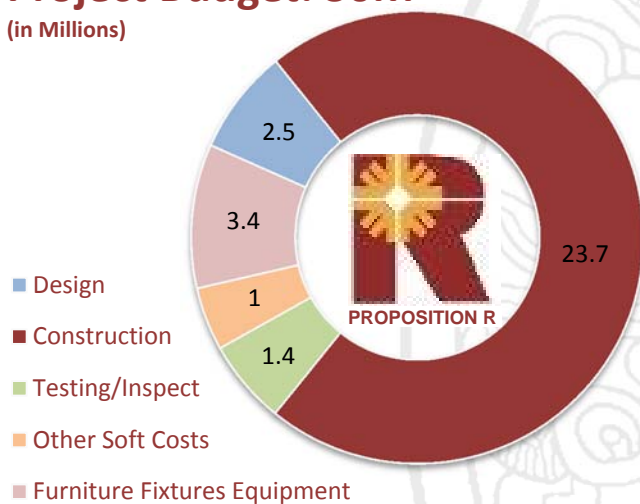

Architect:
TUCKER SADLER ARCHITECTS
 ARCHITECTURE > PLANNING > INTERIORS > DEVELOPMENT SERVICES

PERFORMING ARTS & CULTURAL COMPLEX

The Performing Arts & Cultural Center is currently in its design phase. The PACC will be situated on the northeastern portion of the Southwestern College Main Campus. In addition to serving the students, this facility may be used to accommodate the community, host public events and cultural engagements. The PACC is planned to be designed to achieve LEED Silver Certification.

- Gross Floor Area: 41,384 SF
- 500-Seat Theatre Auditorium & Stage
- 170-Seat Black Box Theater
- Dance Instruction and Performance
- Performing Arts Classroom
- Audience Support
- Stage Craft/Prop Construction Area

Project Budget: 30M

(in Millions)

Project Timeline