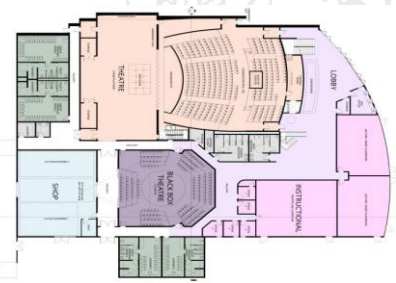

## PERFORMING ARTS & CULTURAL COMPLEX

The Performing Arts & Cultural Center is currently in its design phase. The PACC will be situated on the northeastern portion of the Southwestern College Main Campus. In addition to serving the students, this facility may be used to accommodate the community, host public events and cultural engagements. The PACC is planned to be designed to achieve LEED Silver Certification.

- Gross Floor Area: 41,384 SF
- 500-Seat Theatre Auditorium & Stage
- 170-Seat Black Box Theater
- Dance Instruction and Performance
- Performing Arts Classroom
- Audience Support
- Stage Craft/Prop Construction Area