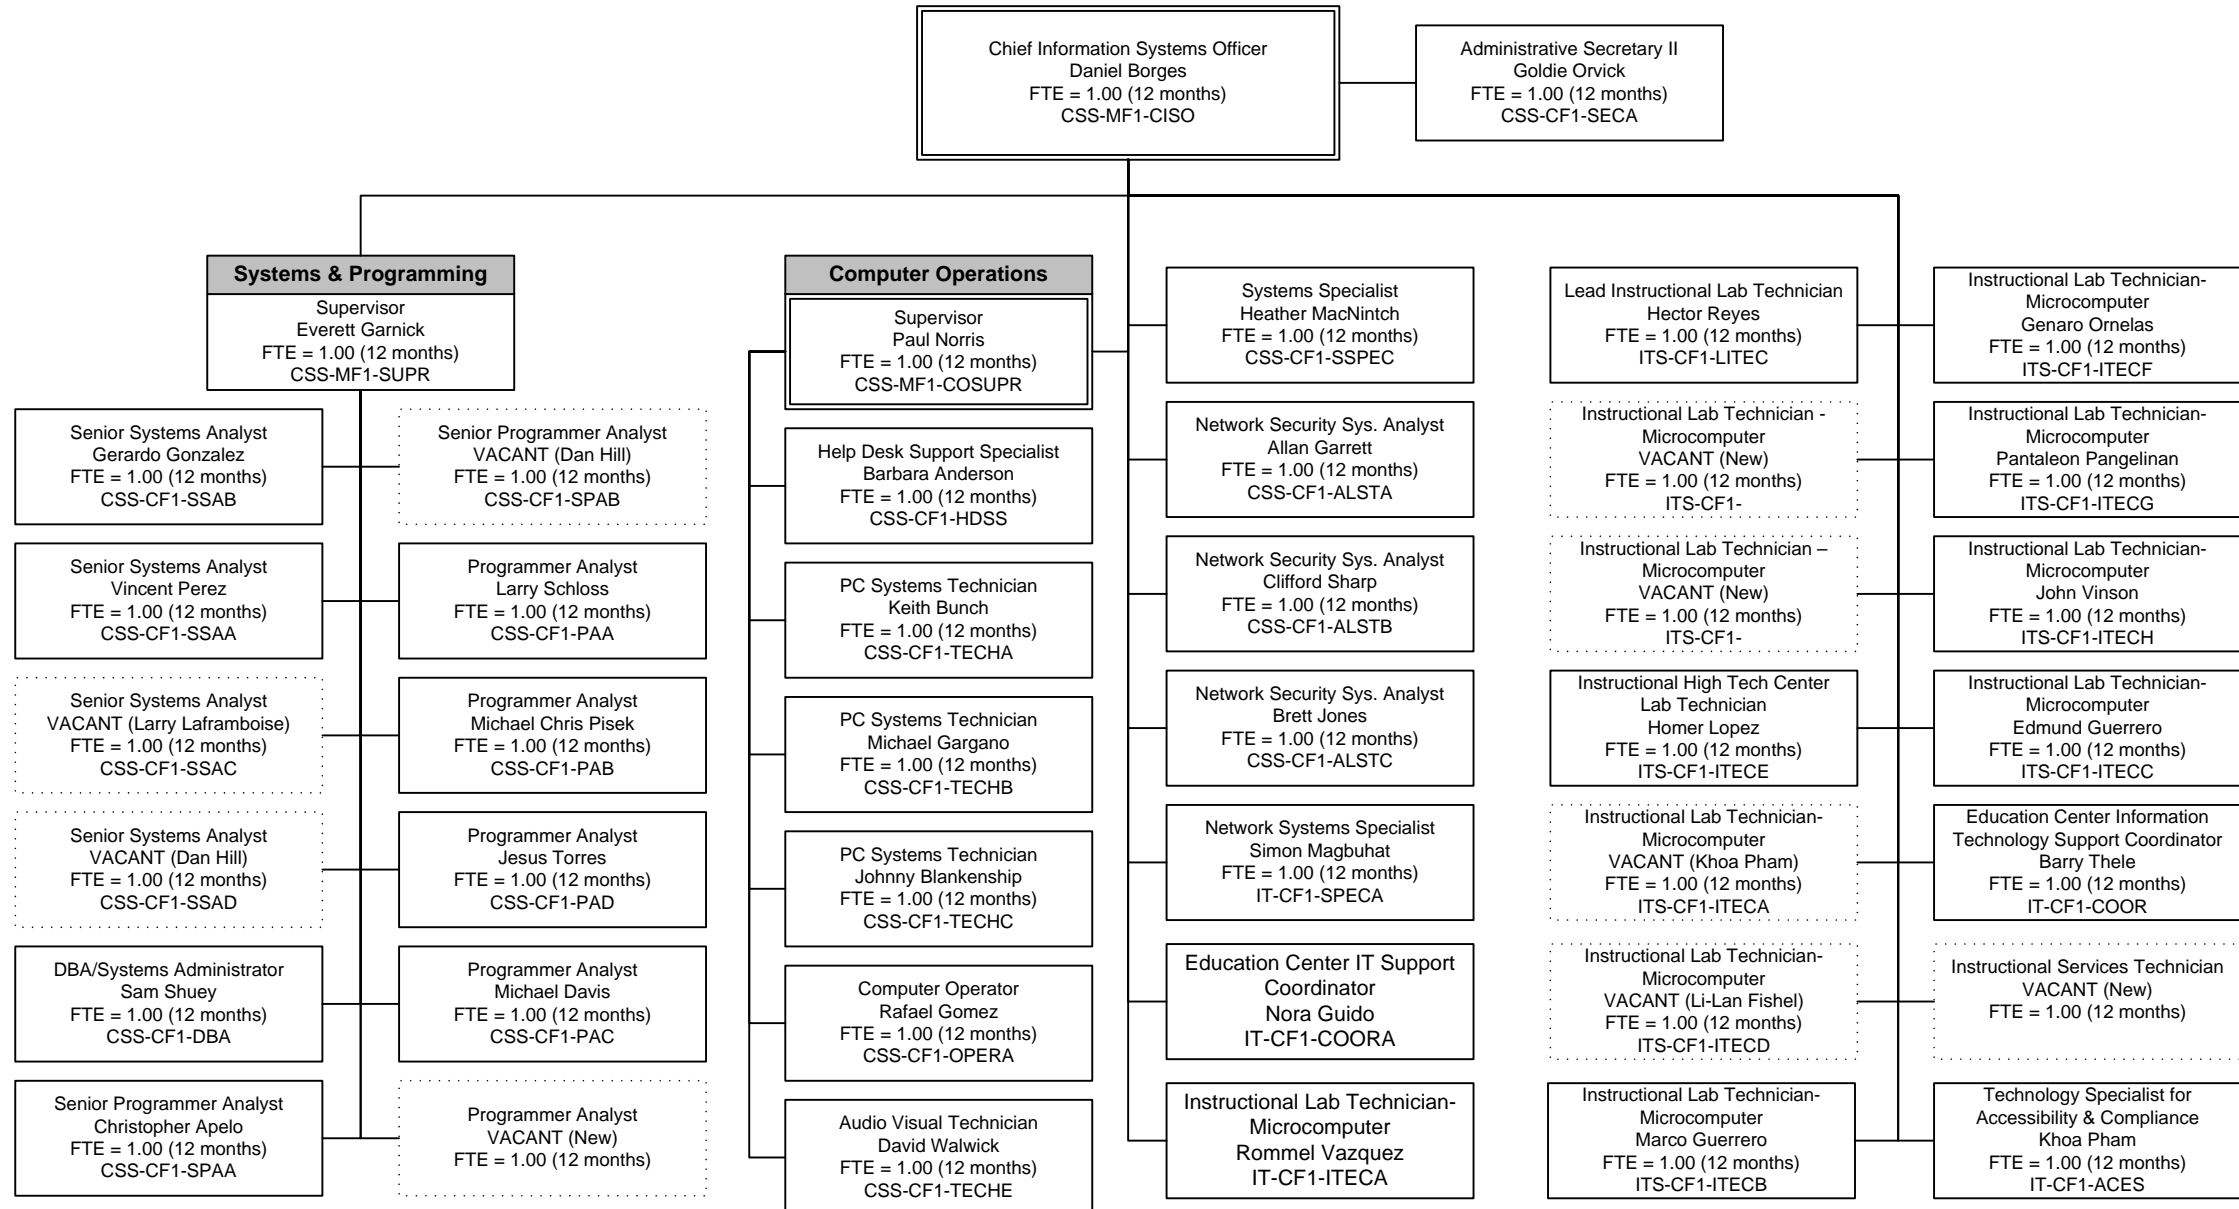

Southwestern College Organizational Chart

Superintendent/President's Office

September 2017

Southwestern College Organizational Chart

Institutional Technology September 2017

Southwestern College Organizational Chart

Office of Institutional Effectiveness

August 2017