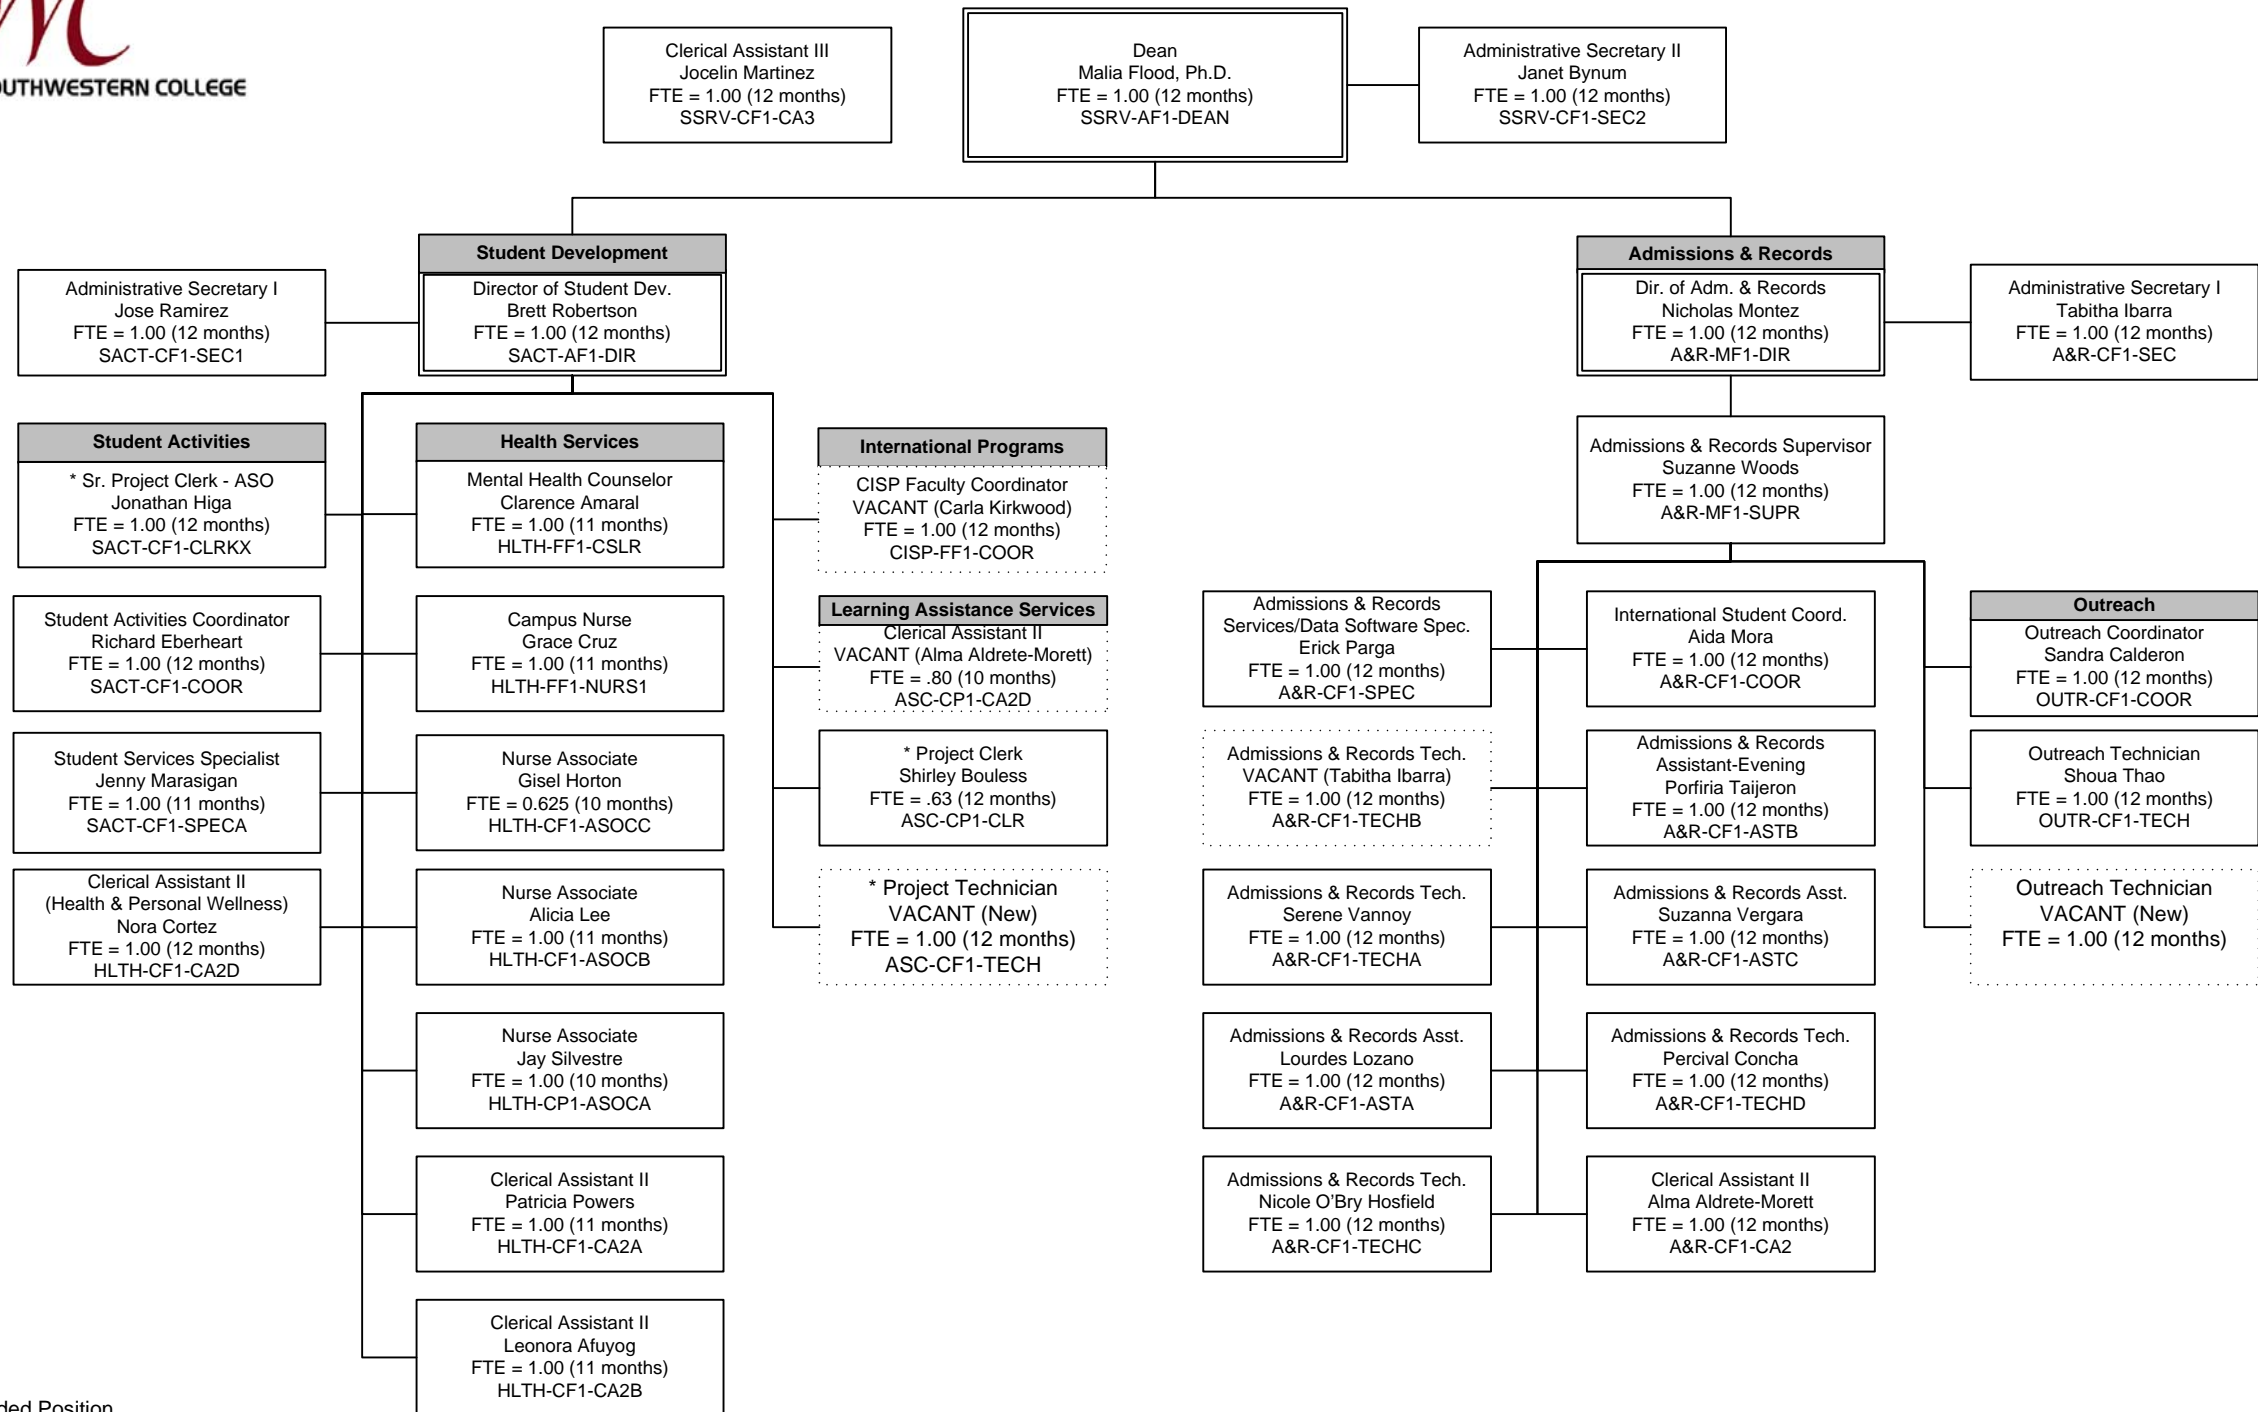

Southwestern College Organizational Chart

Student Services

May 2017

*Project Funded Position