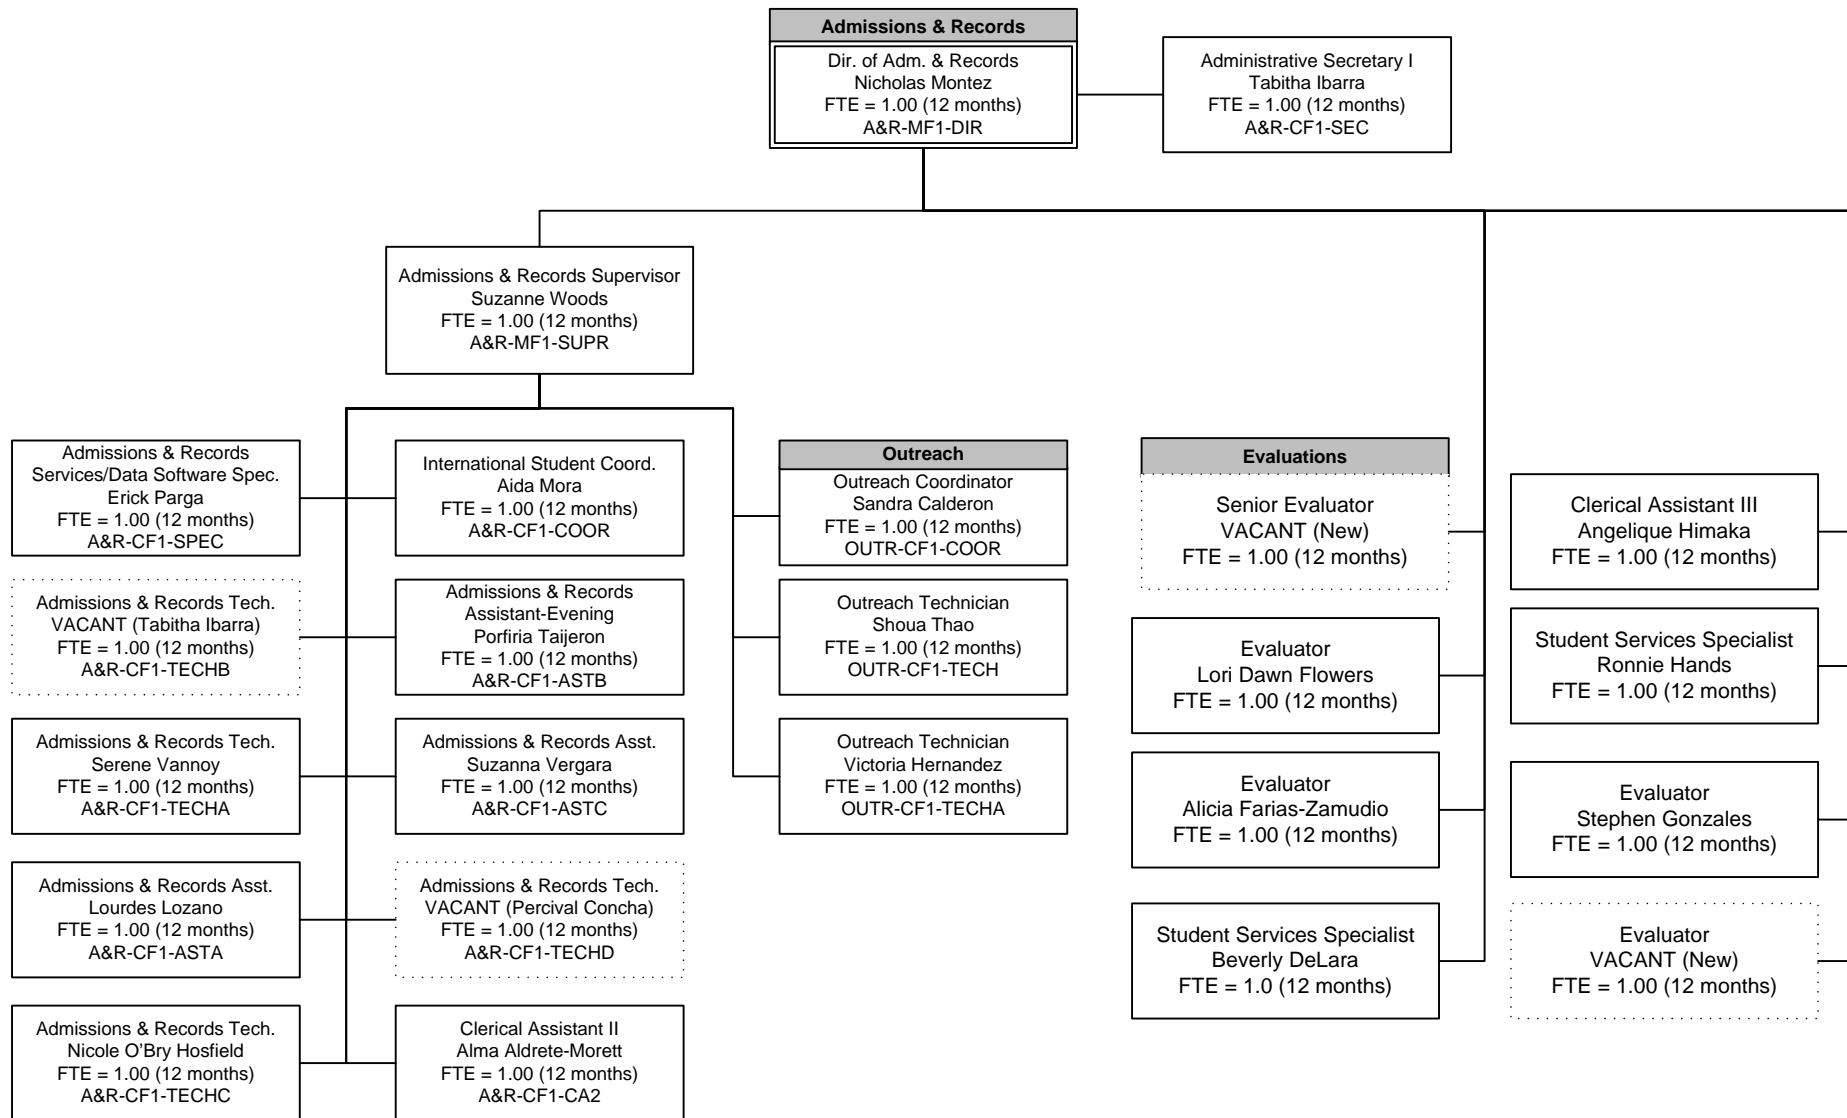

School of Counseling and Student Support Programs

December 2017

*Project Funded Position

Southwestern College Organizational Chart

School of Counseling and Student Support Programs

November 2017

*Project Funded Position

Southwestern College Organizational Chart

Student Services

August 2017

*Project Funded Position

Southwestern College Organizational Chart

Admissions & Records

November 2017

*Project Funded Position