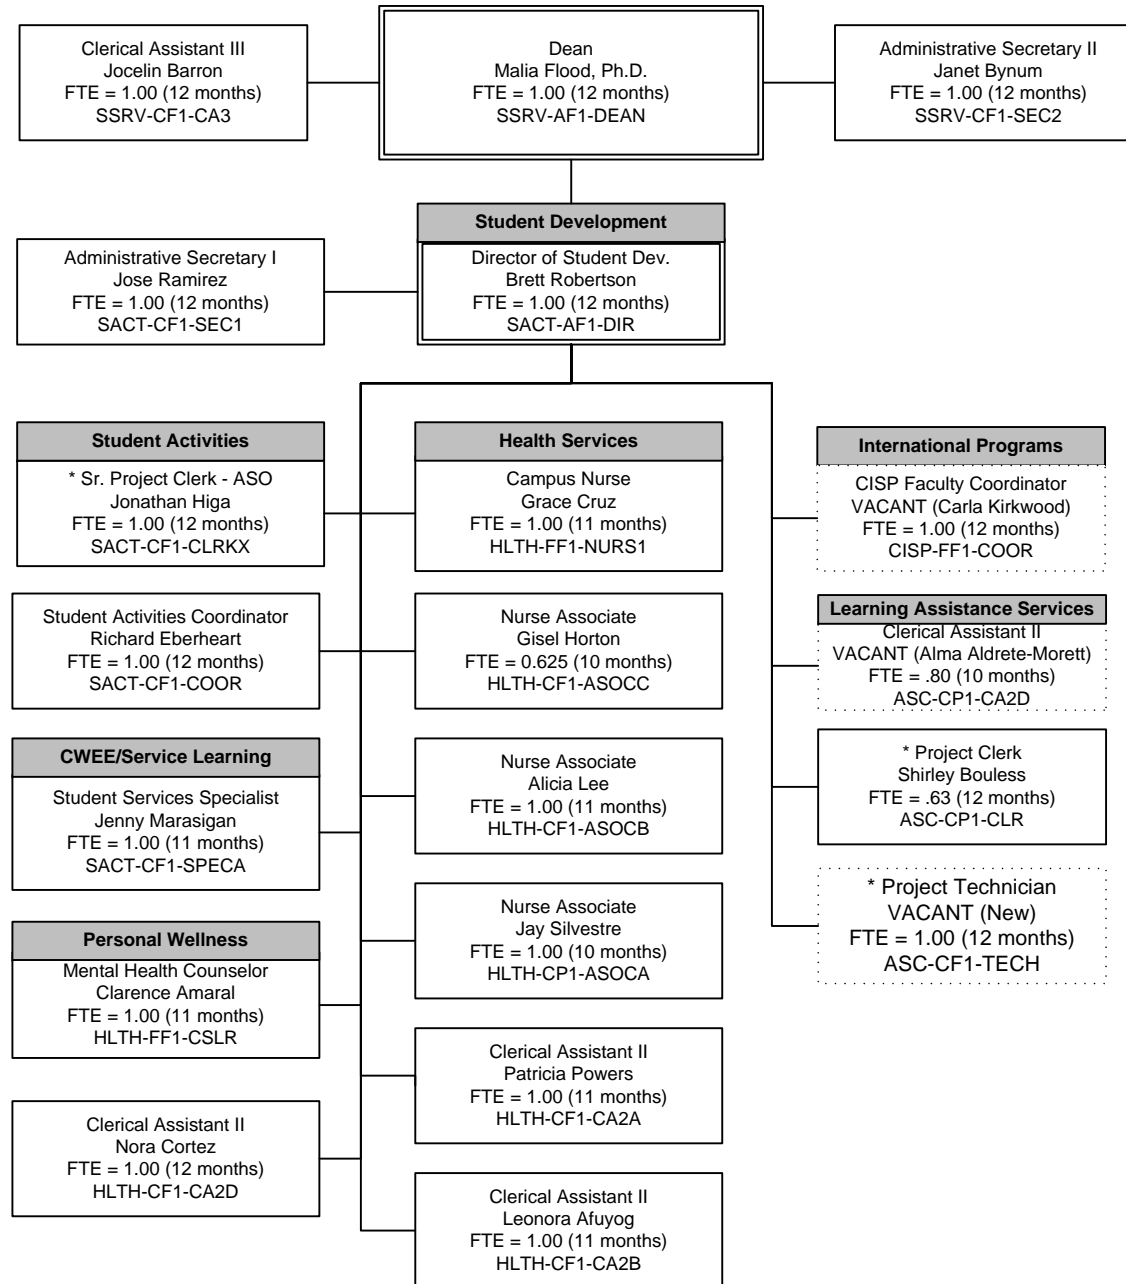

Southwestern College Organizational Chart

Student Affairs

August 2017

Southwestern College Organizational Chart

Financial Aid & Veterans Services

August 2017

*Project Funded Position

Southwestern College Organizational Chart

School of Counseling and Student Support Programs

August 2017

*Project Funded Position

Southwestern College Organizational Chart

School of Counseling and Student Support Programs

August 2017

Southwestern College Organizational Chart

Student Services

August 2017

Southwestern College Organizational Chart

Admissions & Records

August 2017

*Project Funded Position