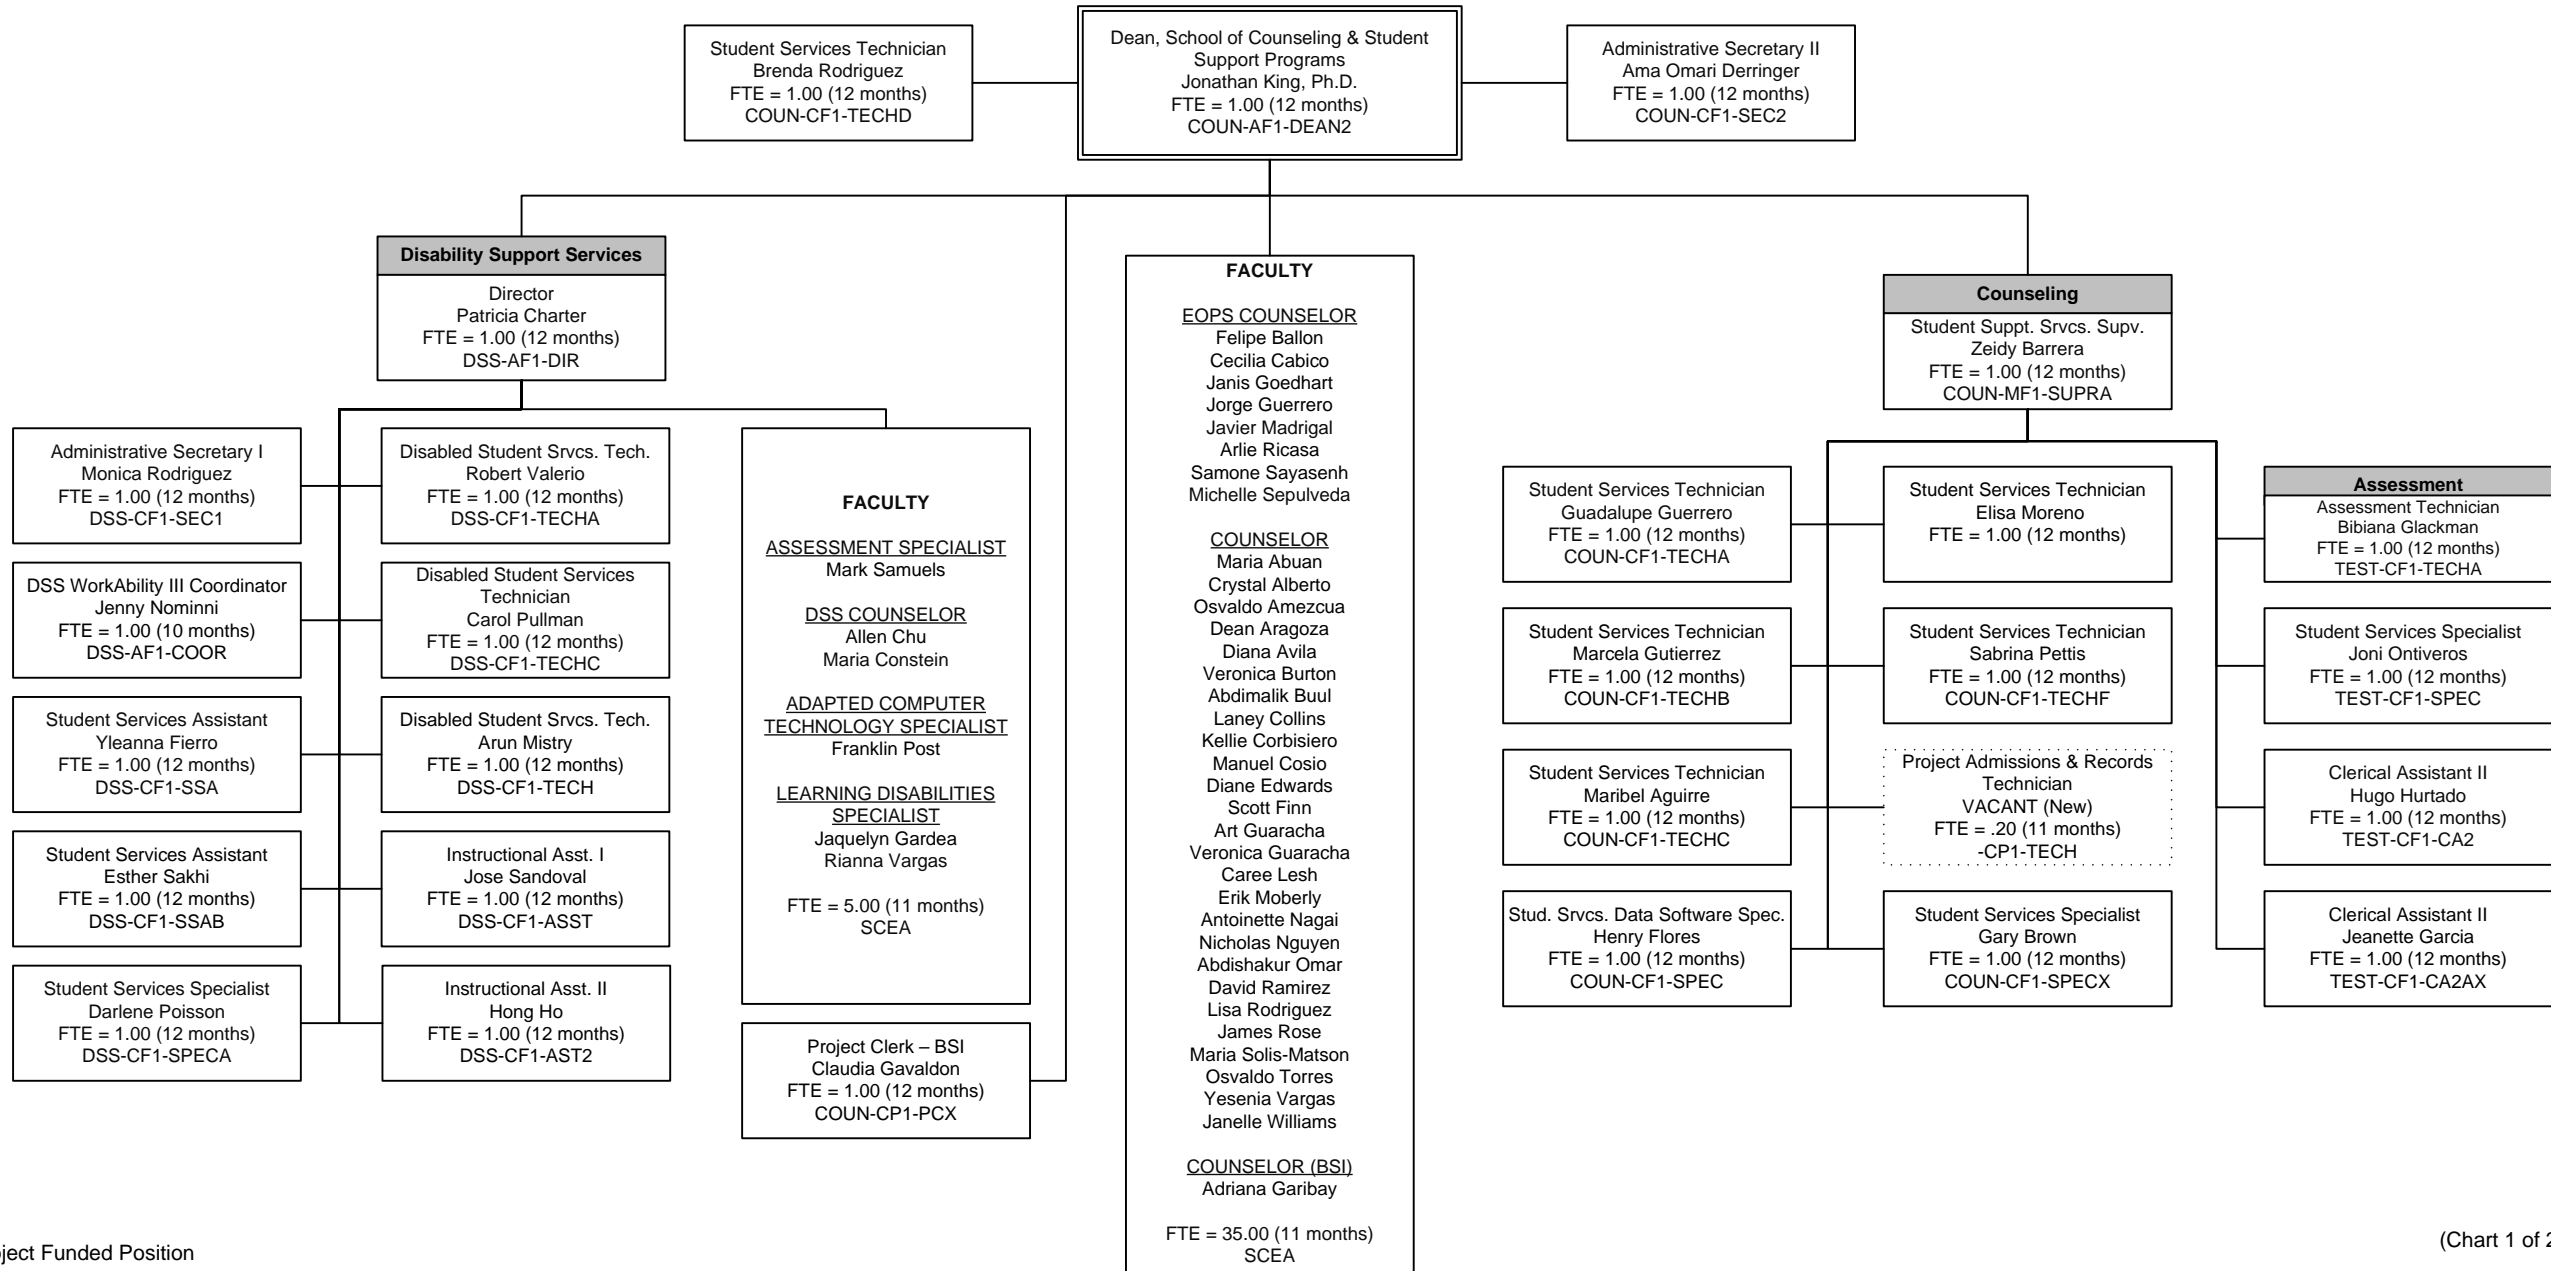

Southwestern College Organizational Chart

Student Affairs

August 2017

Southwestern College Organizational Chart

Financial Aid & Veterans Services

August 2017

*Project Funded Position

Southwestern College Organizational Chart

School of Counseling and Student Support Programs

August 2017

*Project Funded Position

Southwestern College Organizational Chart

School of Counseling and Student Support Programs

August 2017

Southwestern College Organizational Chart

Student Services

August 2017

Southwestern College Organizational Chart

Admissions & Records

August 2017

*Project Funded Position