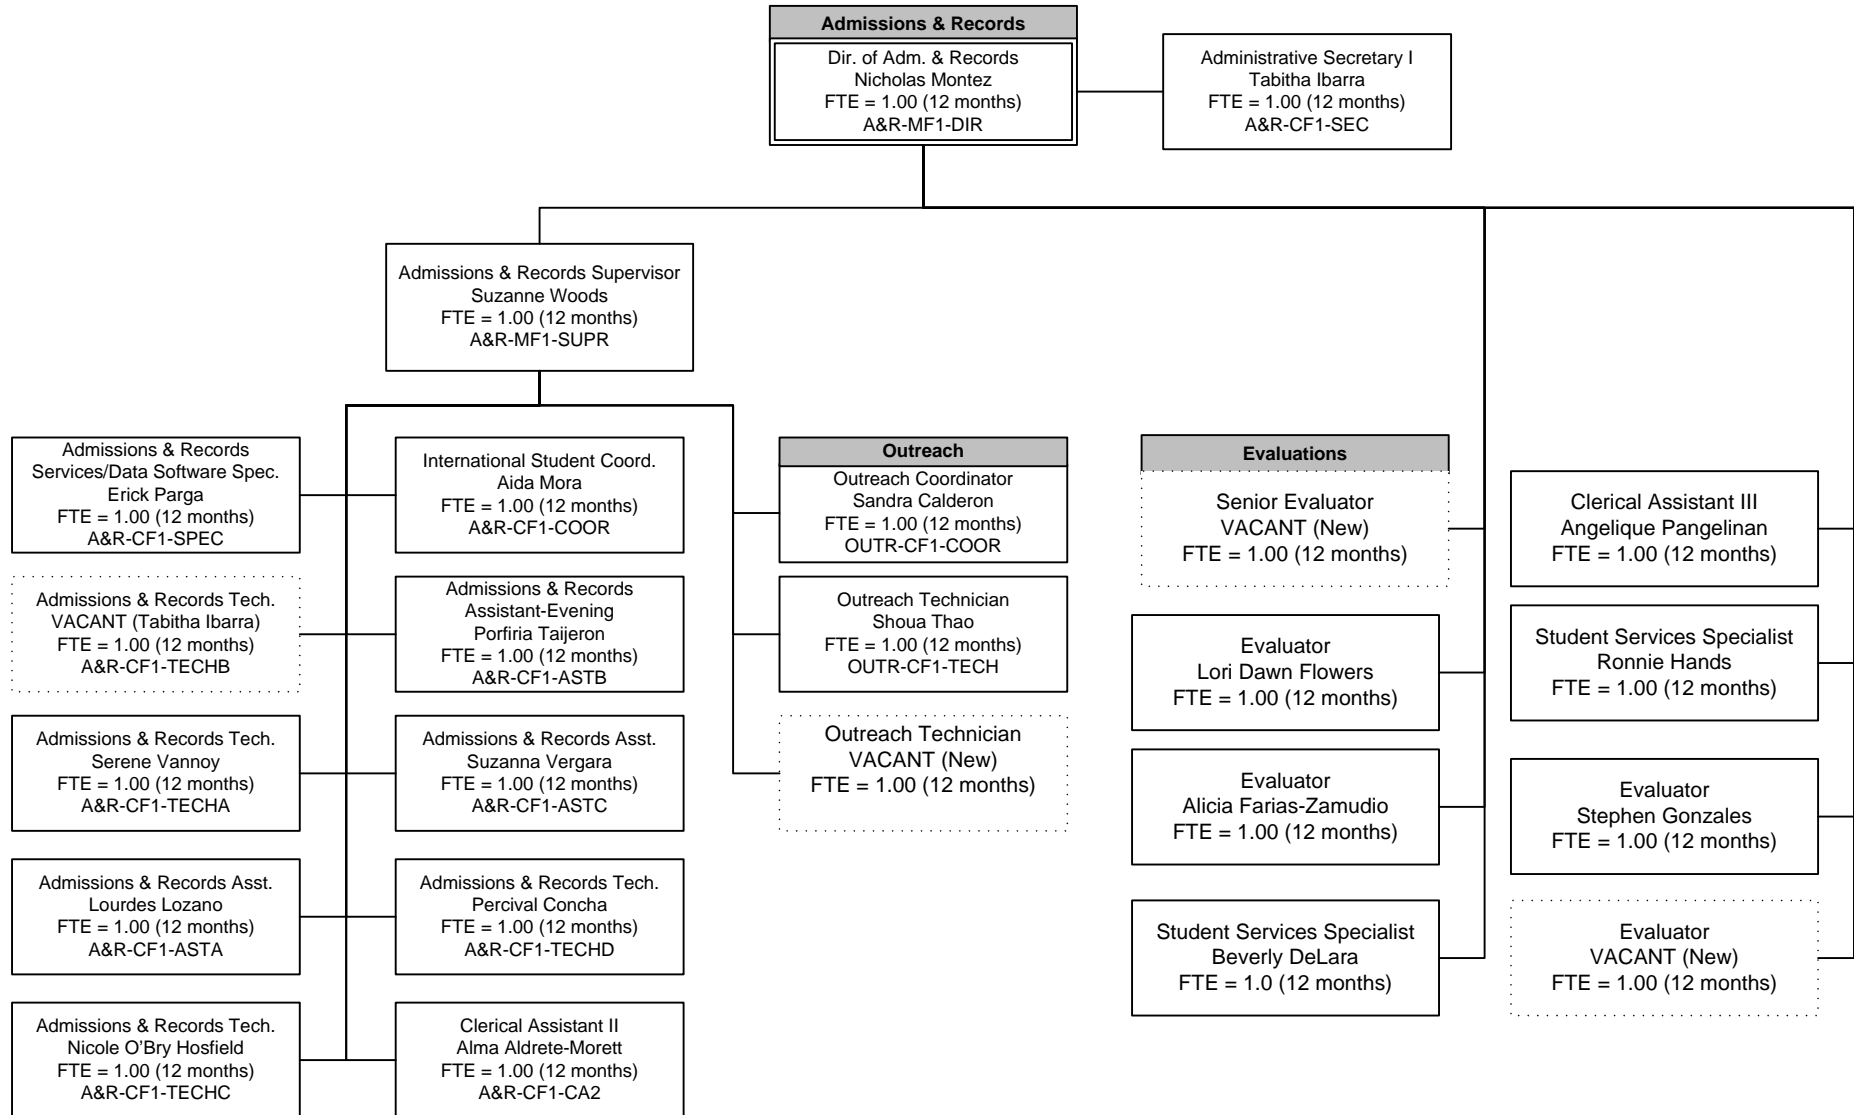

School of Counseling and Student Support Programs

August 2017

*Project Funded Position

Southwestern College Organizational Chart

School of Counseling and Student Support Programs

August 2017

Southwestern College Organizational Chart

Student Services

August 2017

Southwestern College Organizational Chart

Admissions & Records

August 2017

*Project Funded Position