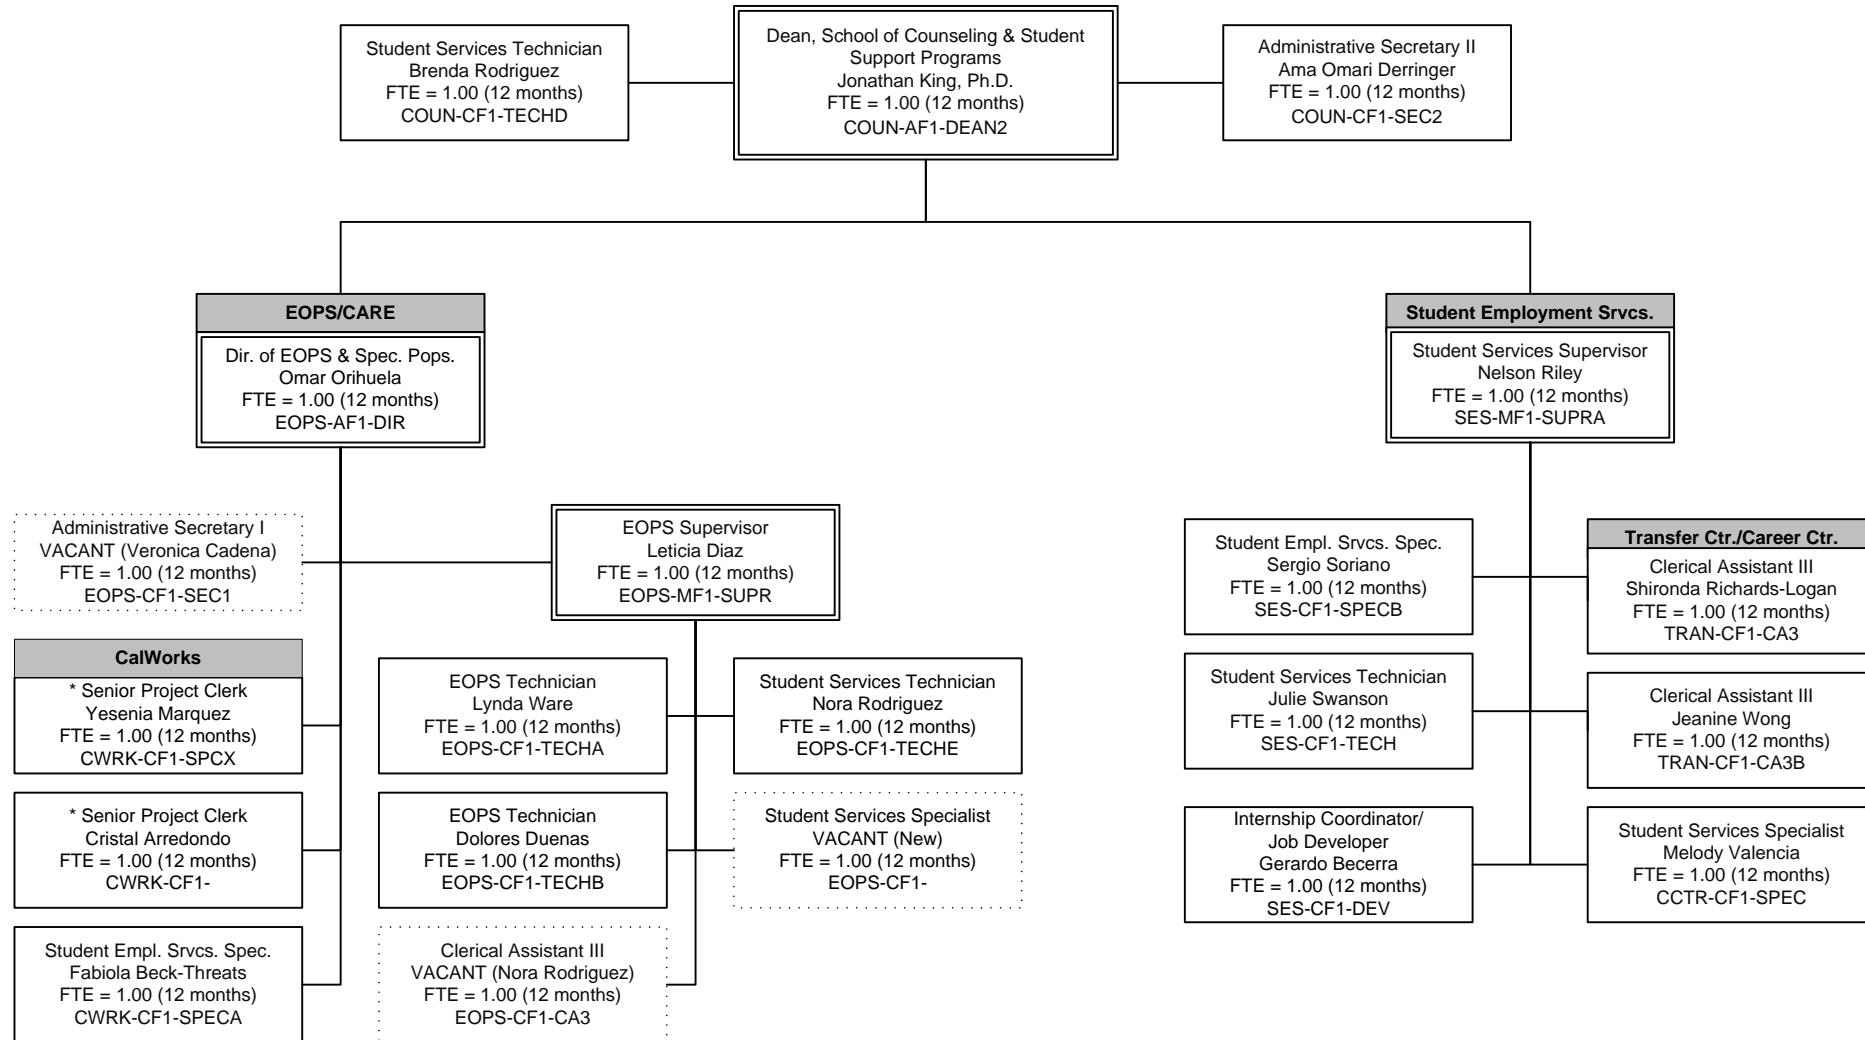

Southwestern College Organizational Chart

School of Counseling and Student Support Programs

February 2018

*Project Funded Position