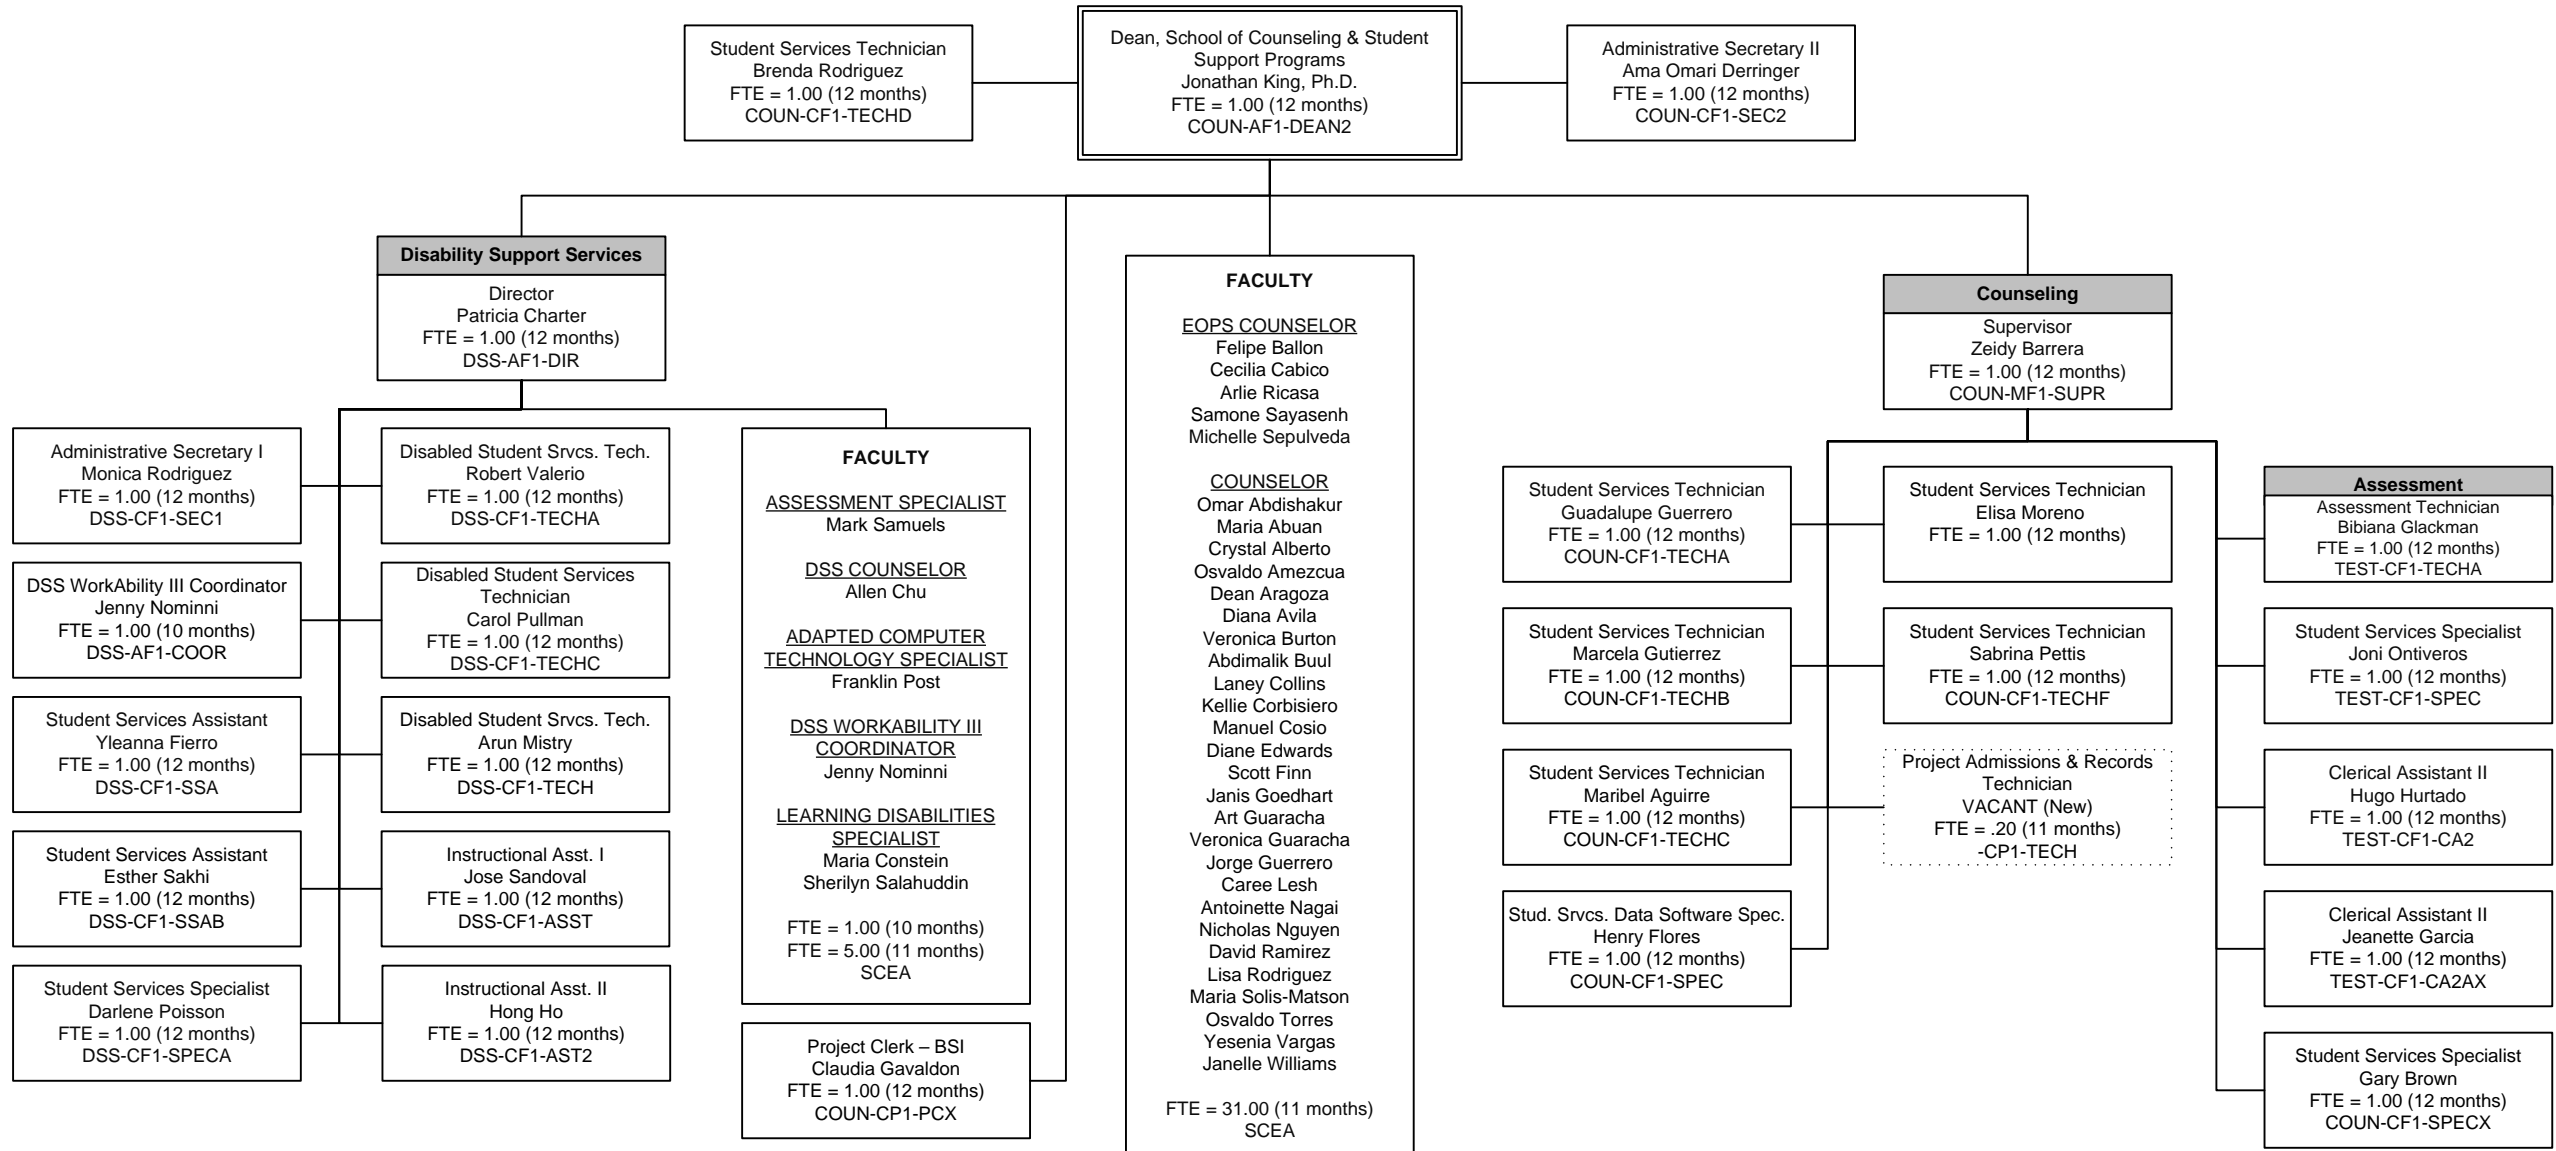

# Southwestern College Organizational Chart

## School of Counseling and Student Support Programs

May 2017

\*Project Funded Position