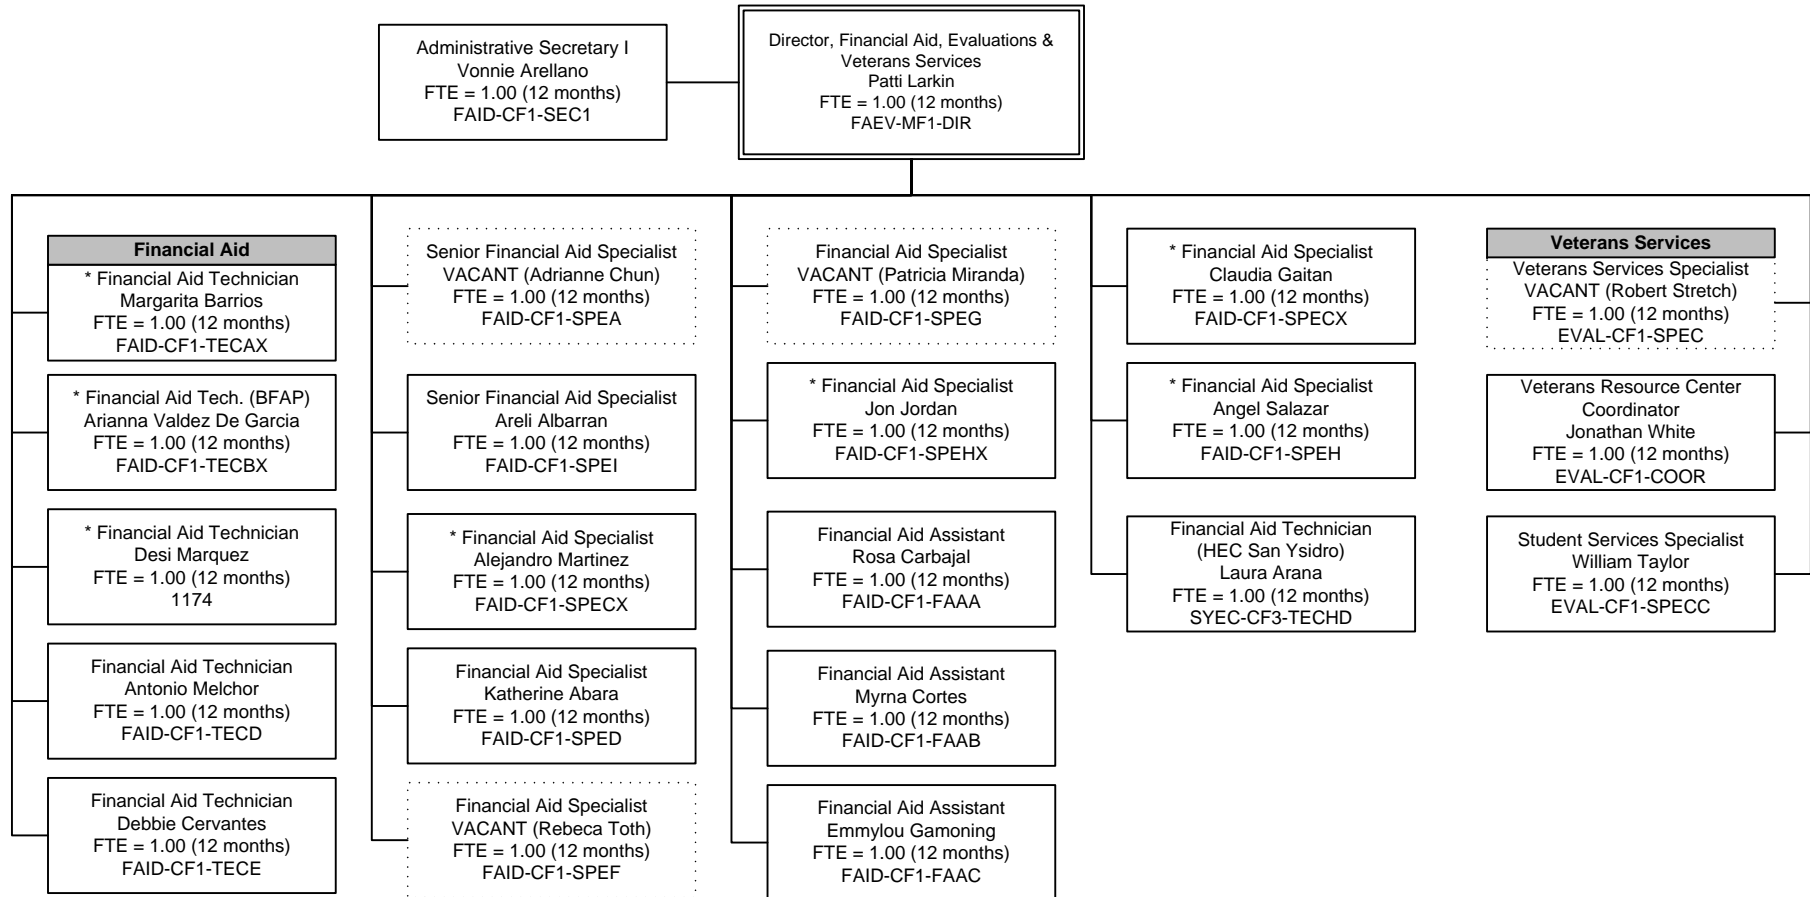

Southwestern College Organizational Chart

Student Affairs

August 2017

Southwestern College Organizational Chart

Financial Aid & Veterans Services

August 2017

*Project Funded Position

Southwestern College Organizational Chart

School of Counseling and Student Support Programs

August 2017

*Project Funded Position

Southwestern College Organizational Chart

School of Counseling and Student Support Programs

August 2017

Southwestern College Organizational Chart

Student Services

August 2017

Southwestern College Organizational Chart

Admissions & Records

August 2017

*Project Funded Position