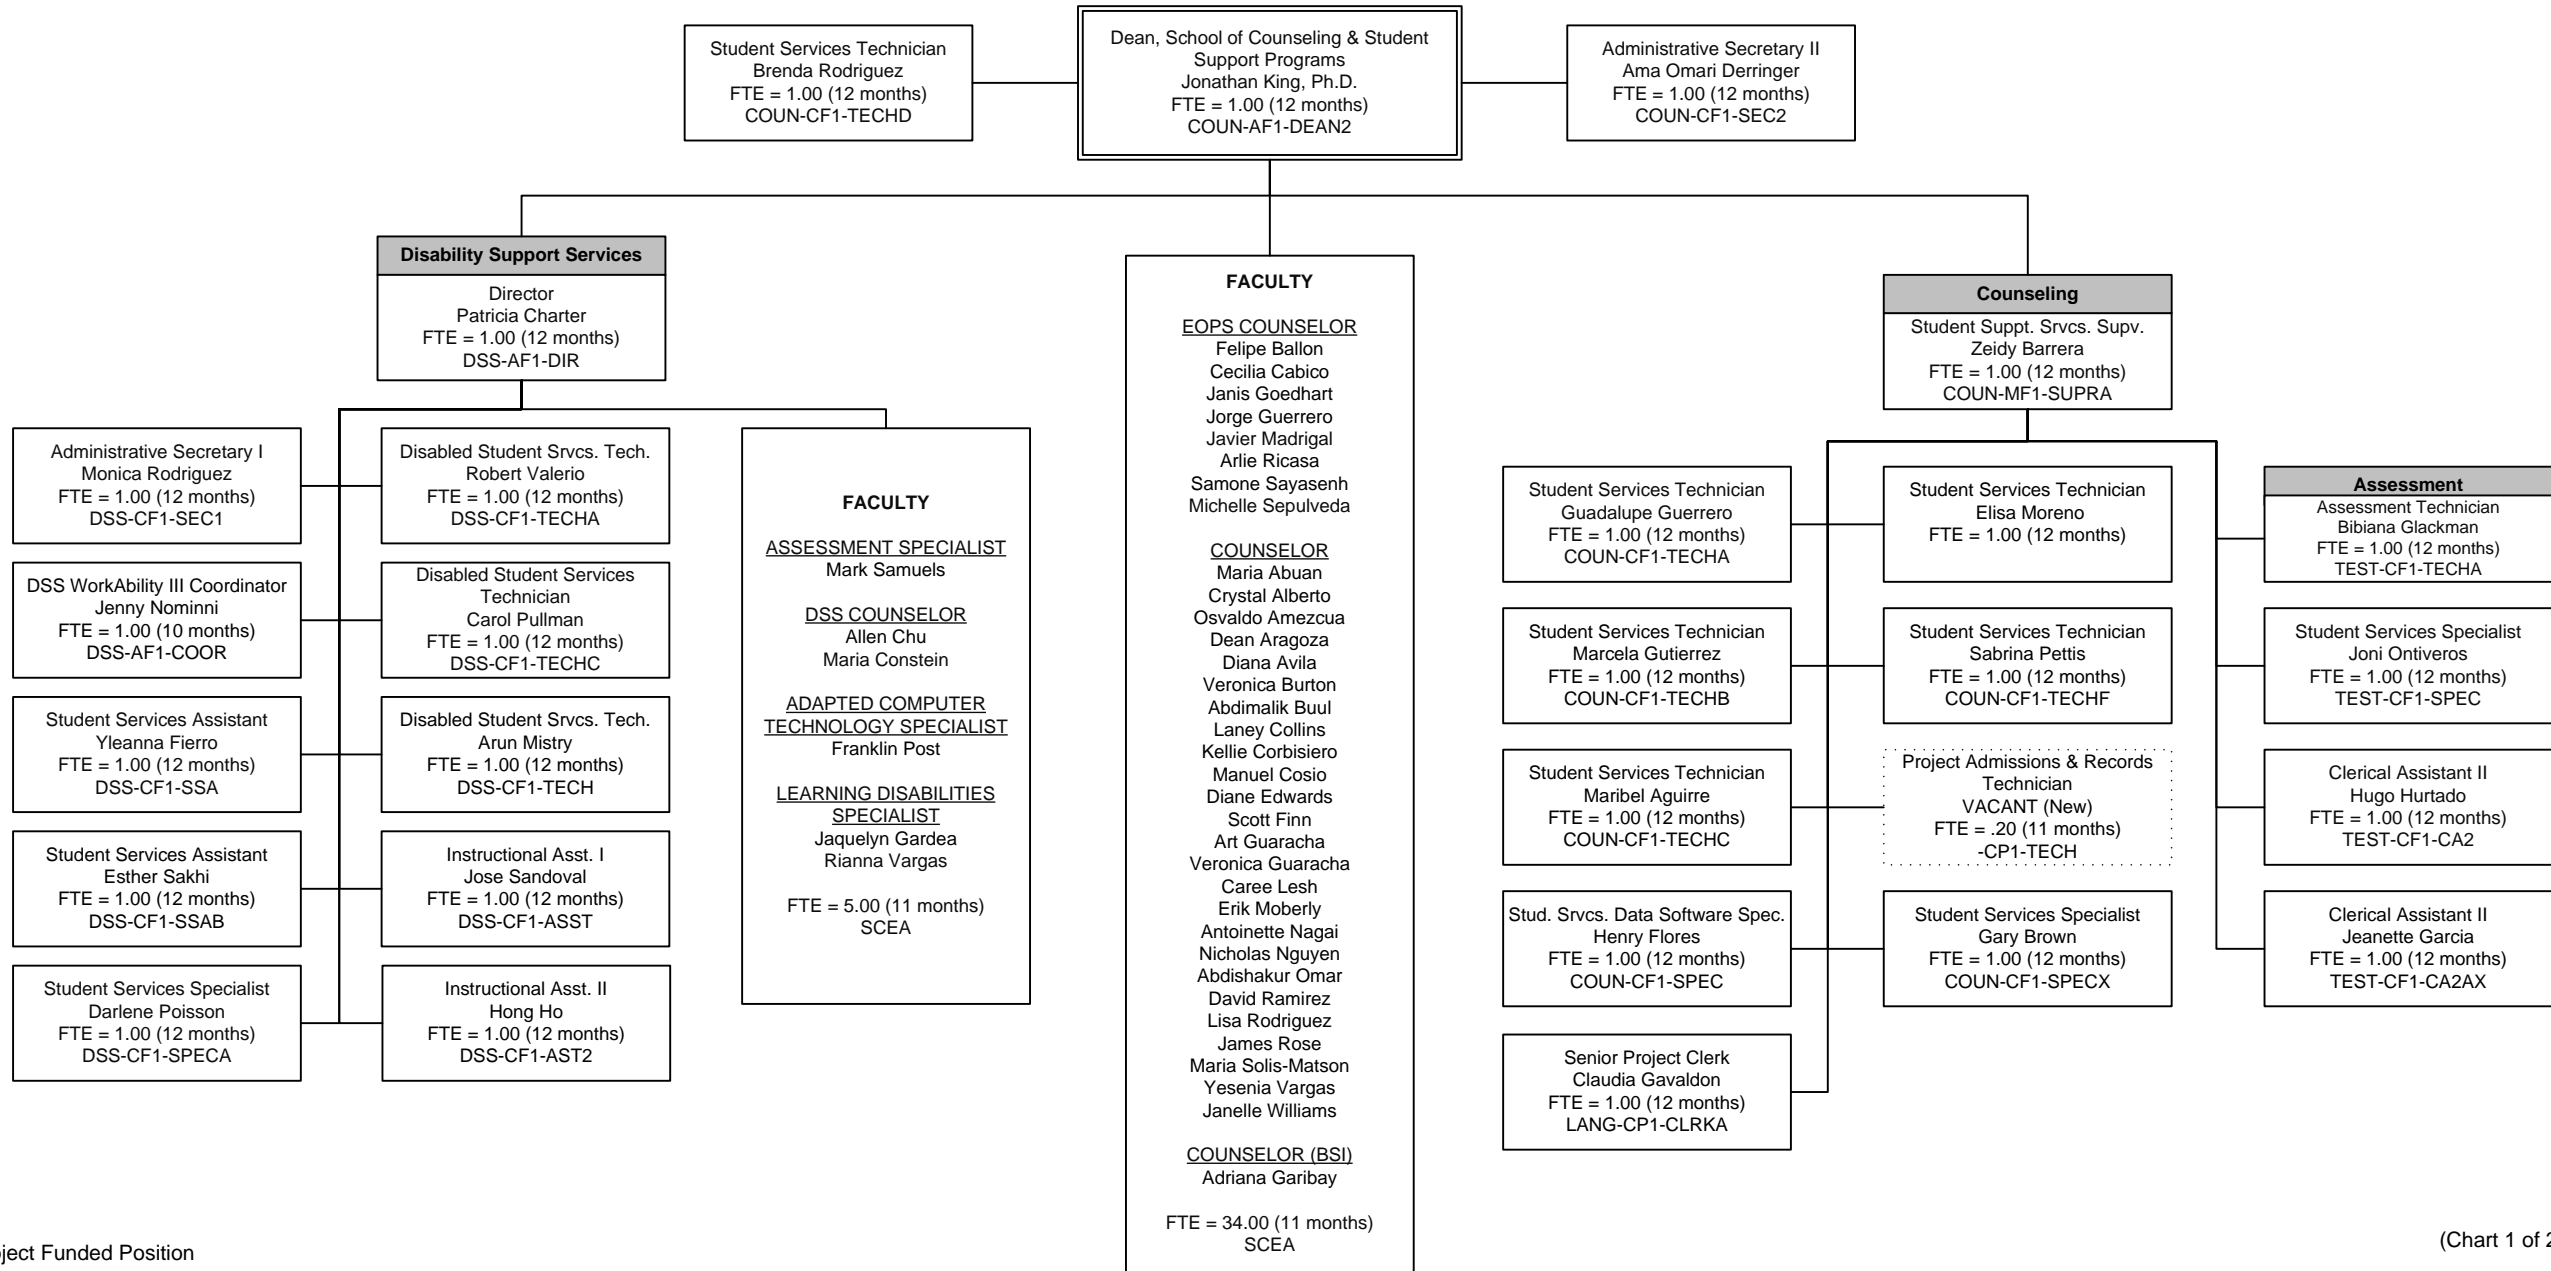

Southwestern College Organizational Chart

Student Affairs

December 2017

Southwestern College Organizational Chart

Financial Aid & Veterans Services

November 2017

*Project Funded Position

Southwestern College Organizational Chart

School of Counseling and Student Support Programs

December 2017

*Project Funded Position

Southwestern College Organizational Chart

School of Counseling and Student Support Programs

November 2017

*Project Funded Position

Southwestern College Organizational Chart

Student Services

August 2017

*Project Funded Position

Southwestern College Organizational Chart

Admissions & Records

November 2017

*Project Funded Position