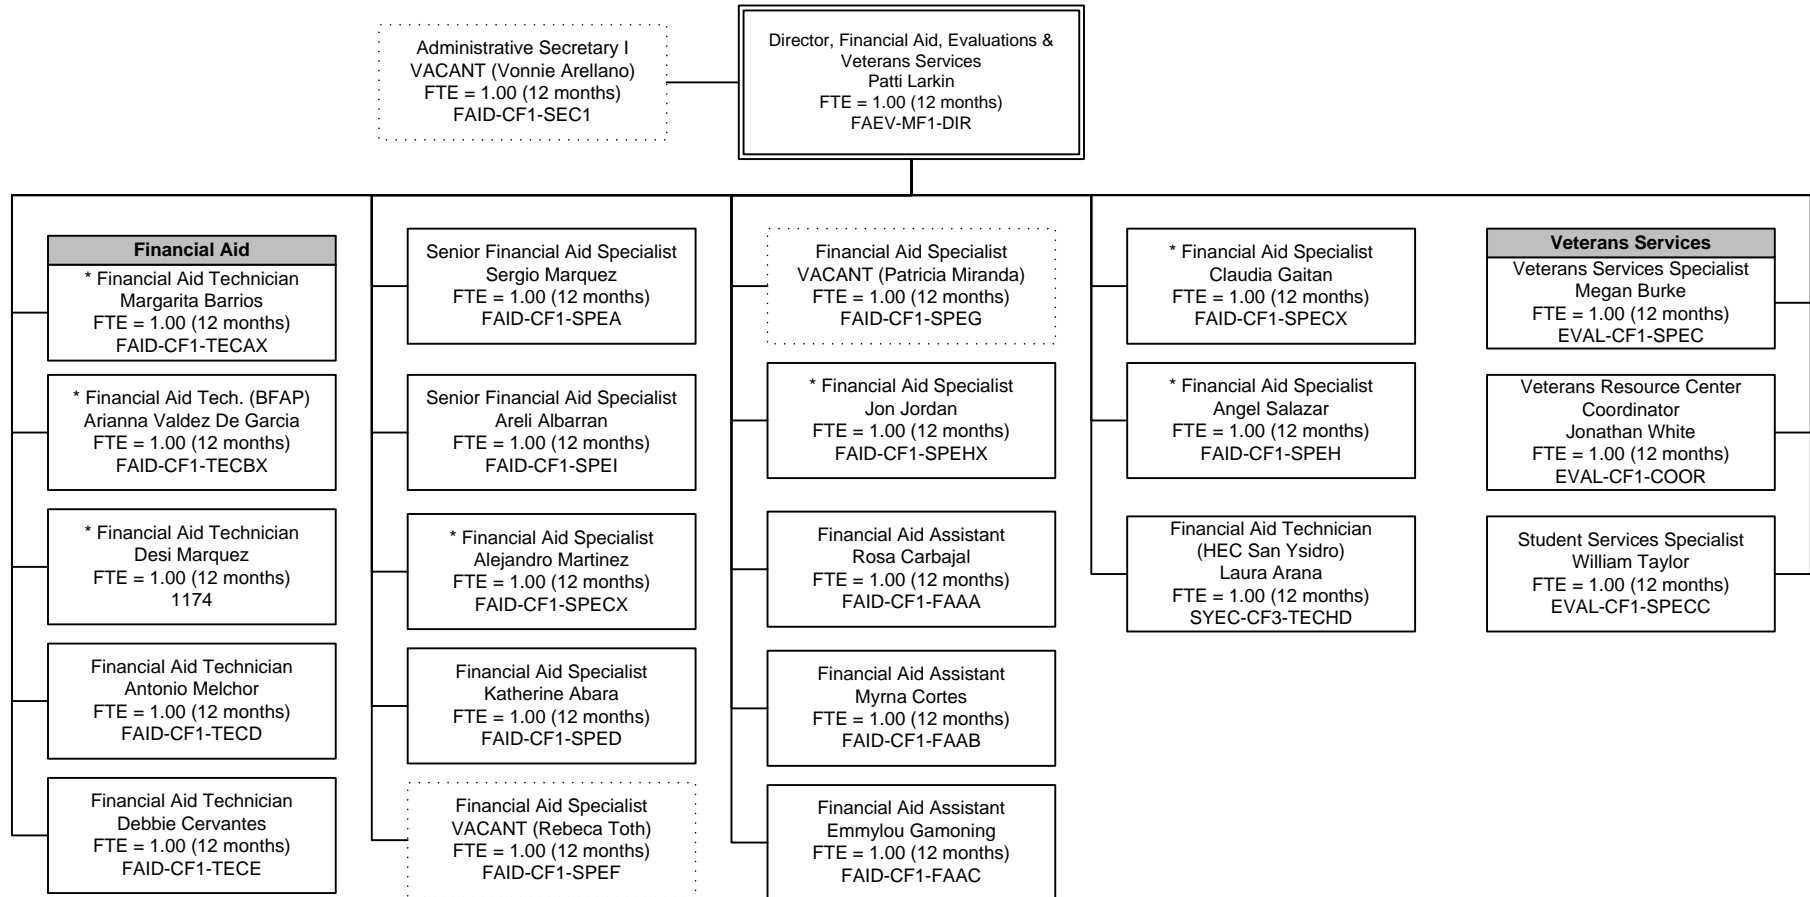

Southwestern College Organizational Chart

Student Affairs

December 2017

Southwestern College Organizational Chart

Financial Aid & Veterans Services

November 2017

*Project Funded Position

Southwestern College Organizational Chart

School of Counseling and Student Support Programs

December 2017

*Project Funded Position

Southwestern College Organizational Chart

School of Counseling and Student Support Programs

November 2017

*Project Funded Position

Southwestern College Organizational Chart

Student Services

August 2017

*Project Funded Position

Southwestern College Organizational Chart

Admissions & Records

November 2017

*Project Funded Position