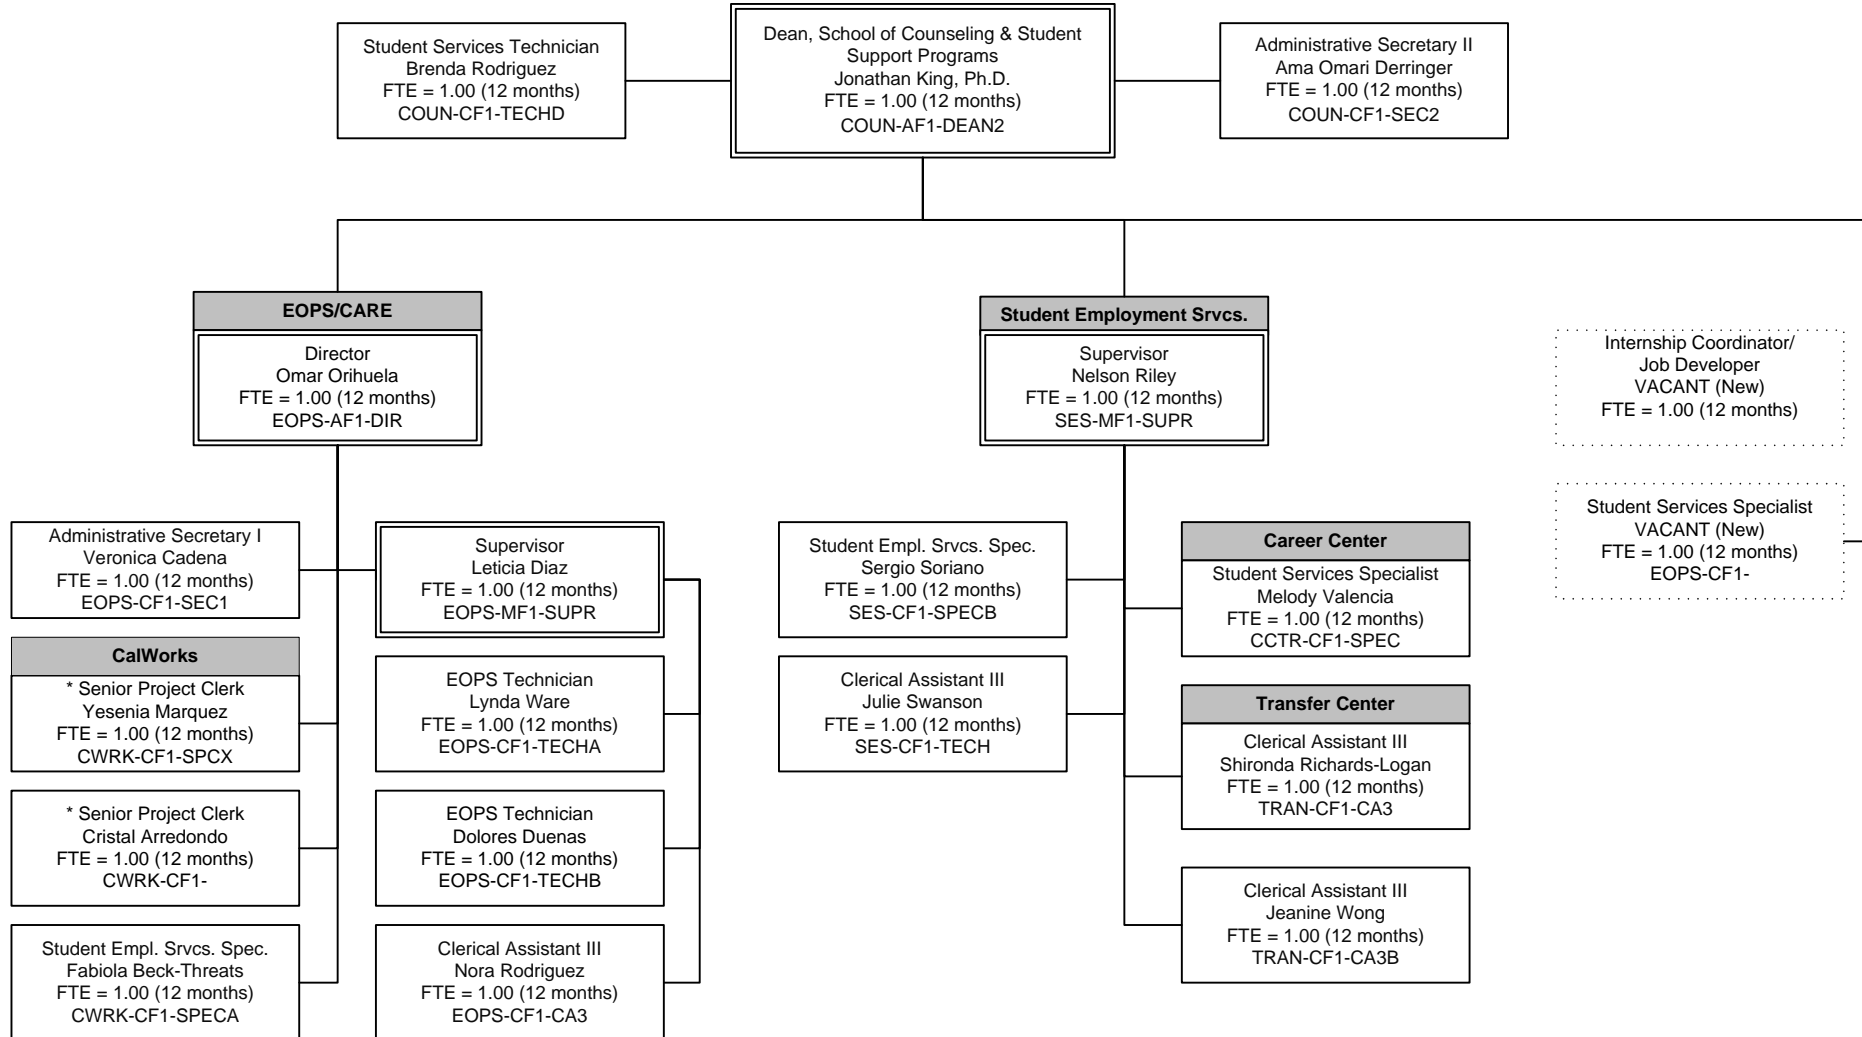

Southwestern College Organizational Chart

School of Counseling and Student Support Programs

July 2017

*Project Funded Position