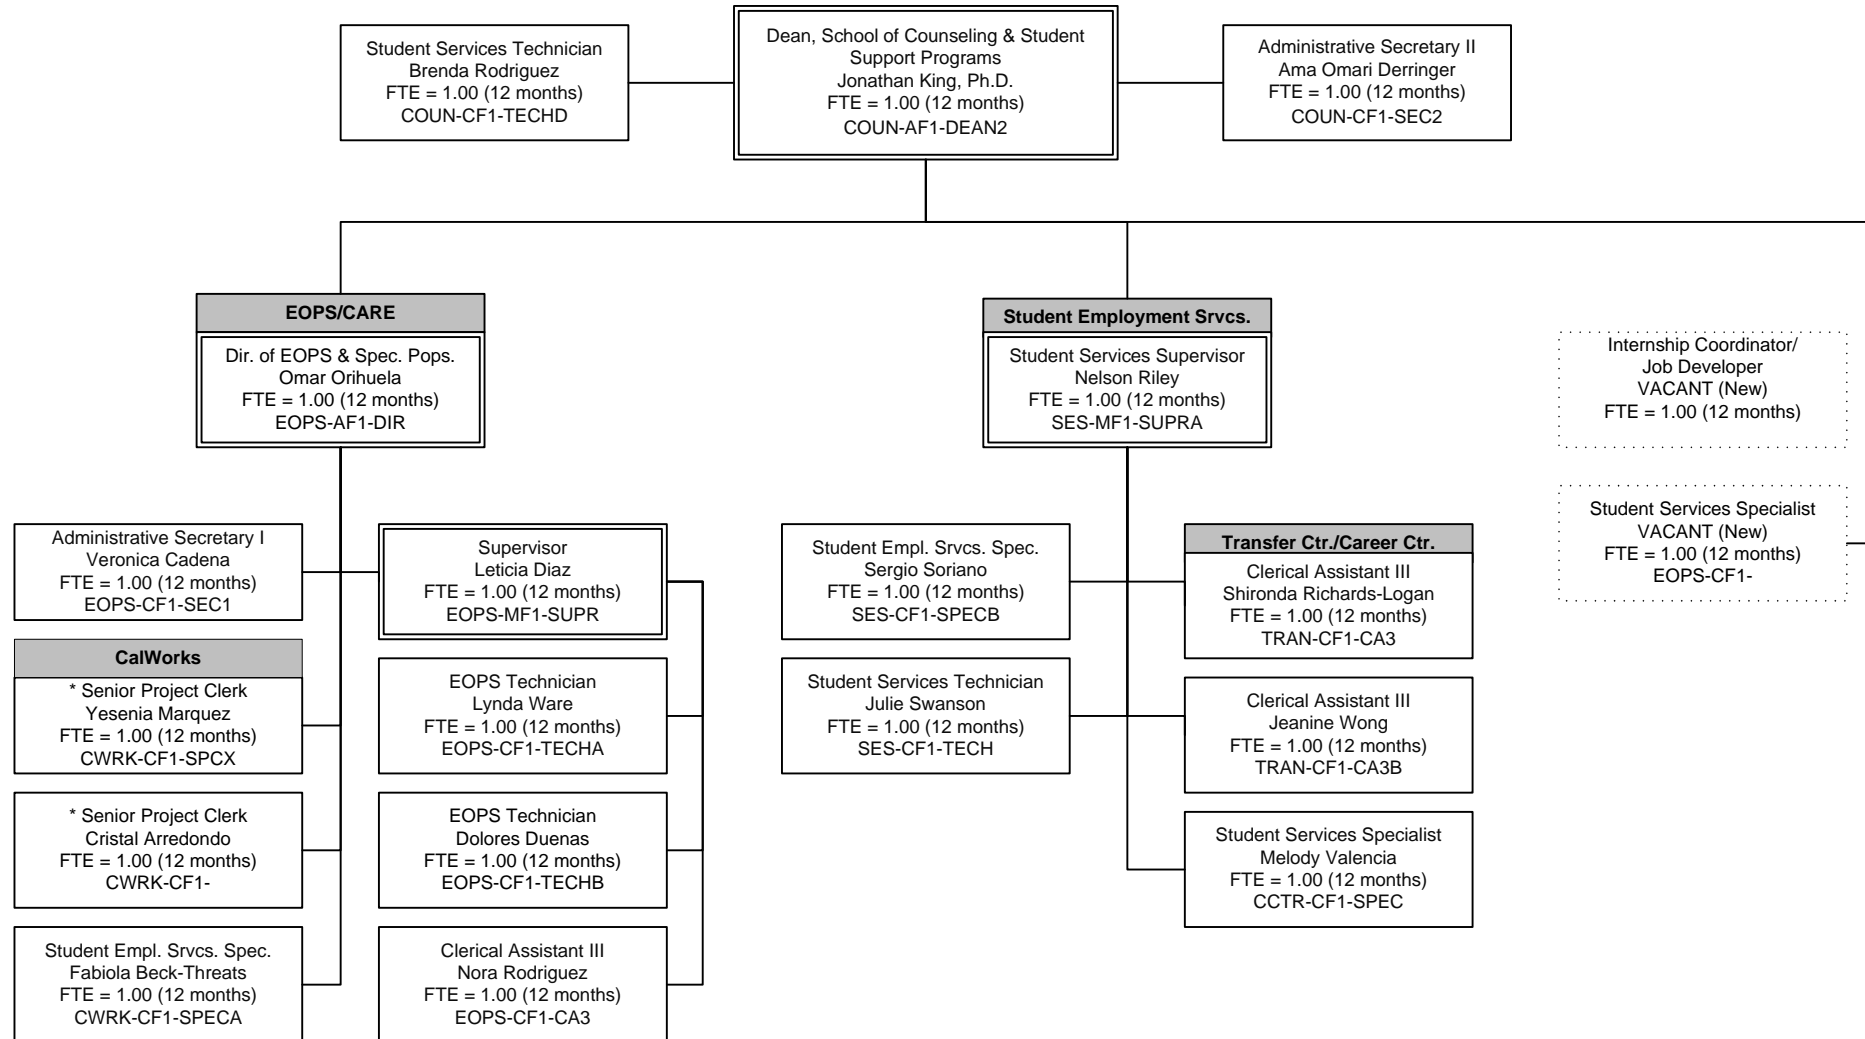

School of Counseling and Student Support Programs

August 2017

*Project Funded Position

Southwestern College Organizational Chart

School of Counseling and Student Support Programs

August 2017

Southwestern College Organizational Chart

Student Services

August 2017

Southwestern College Organizational Chart

Admissions & Records

August 2017

*Project Funded Position