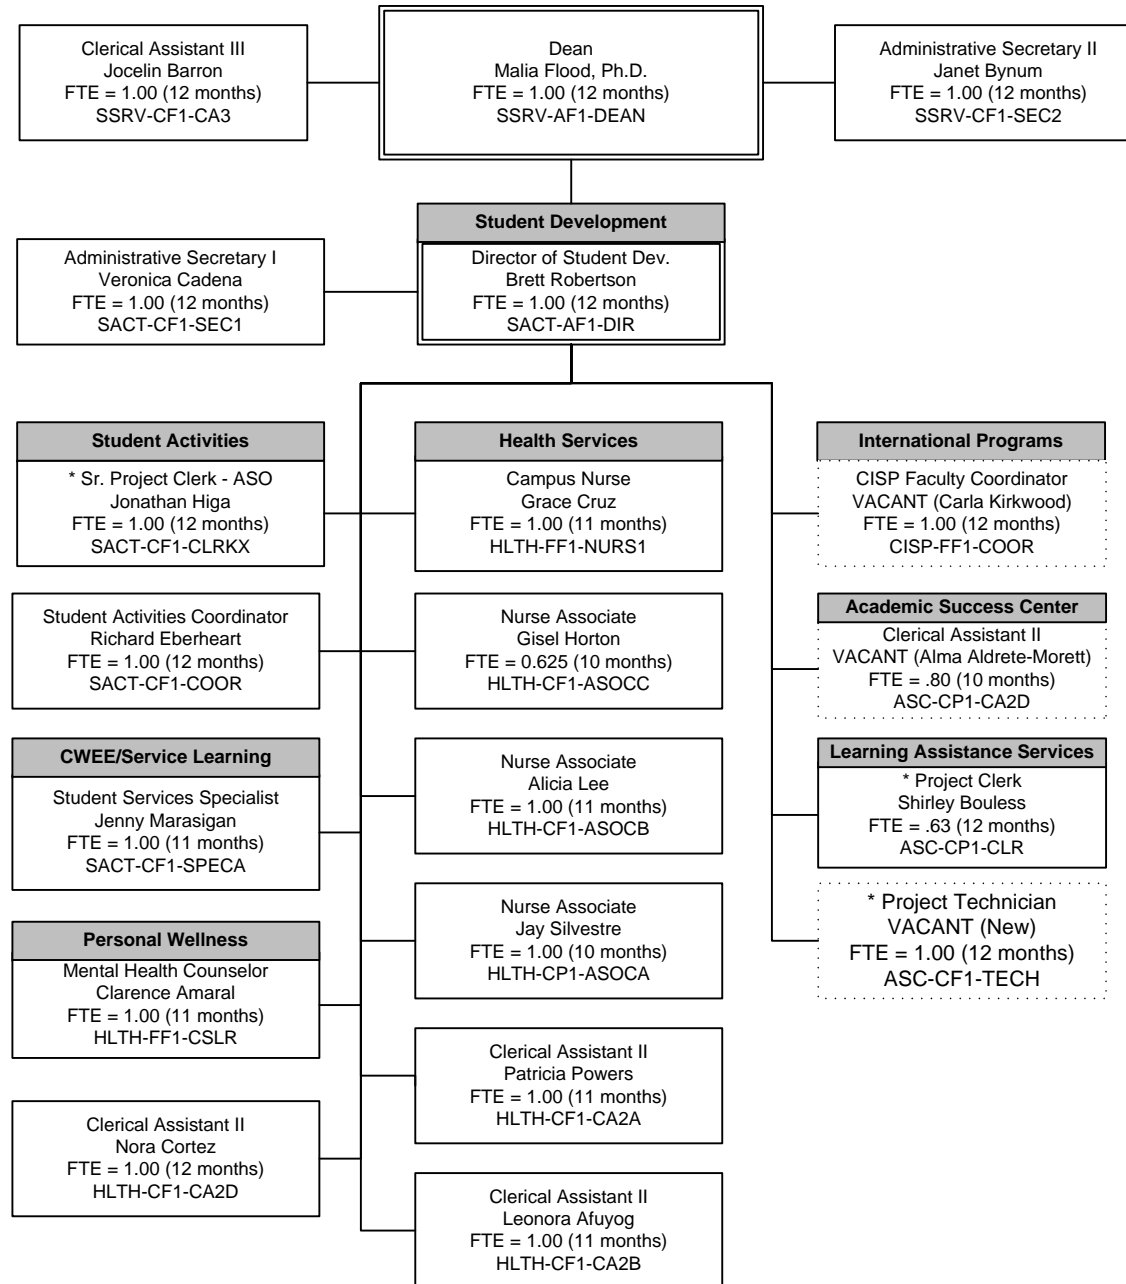

Southwestern College Organizational Chart

Student Services

February 2018