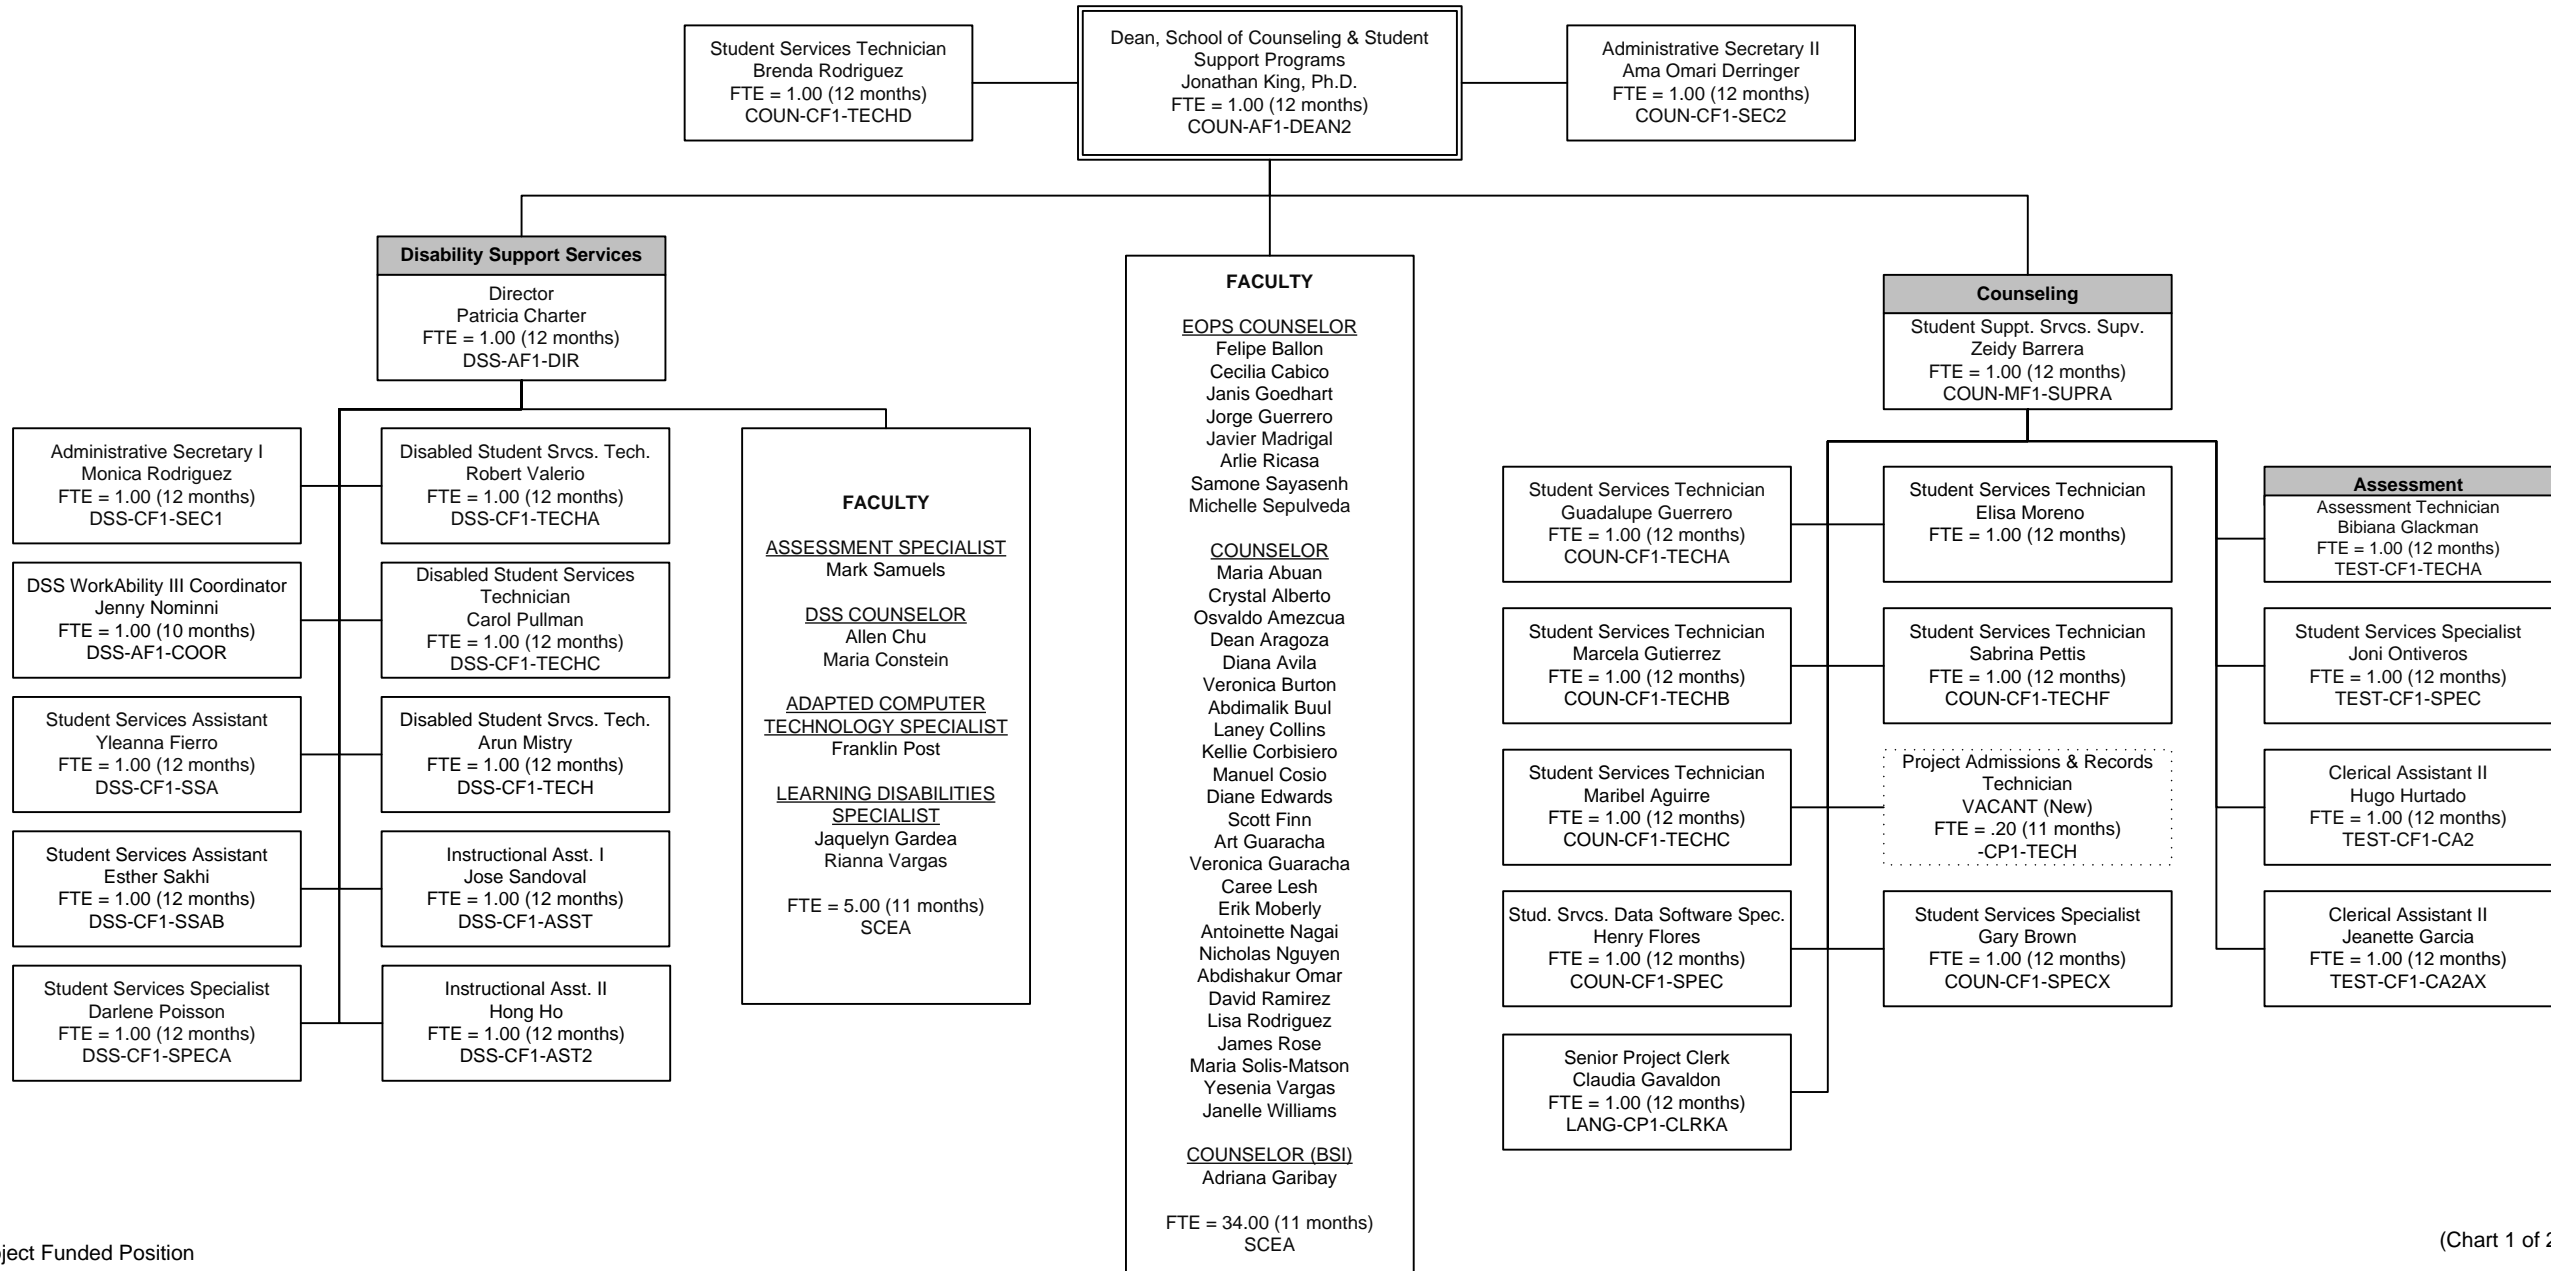

# Southwestern College Organizational Chart

## School of Counseling and Student Support Programs

December 2017

\*Project Funded Position