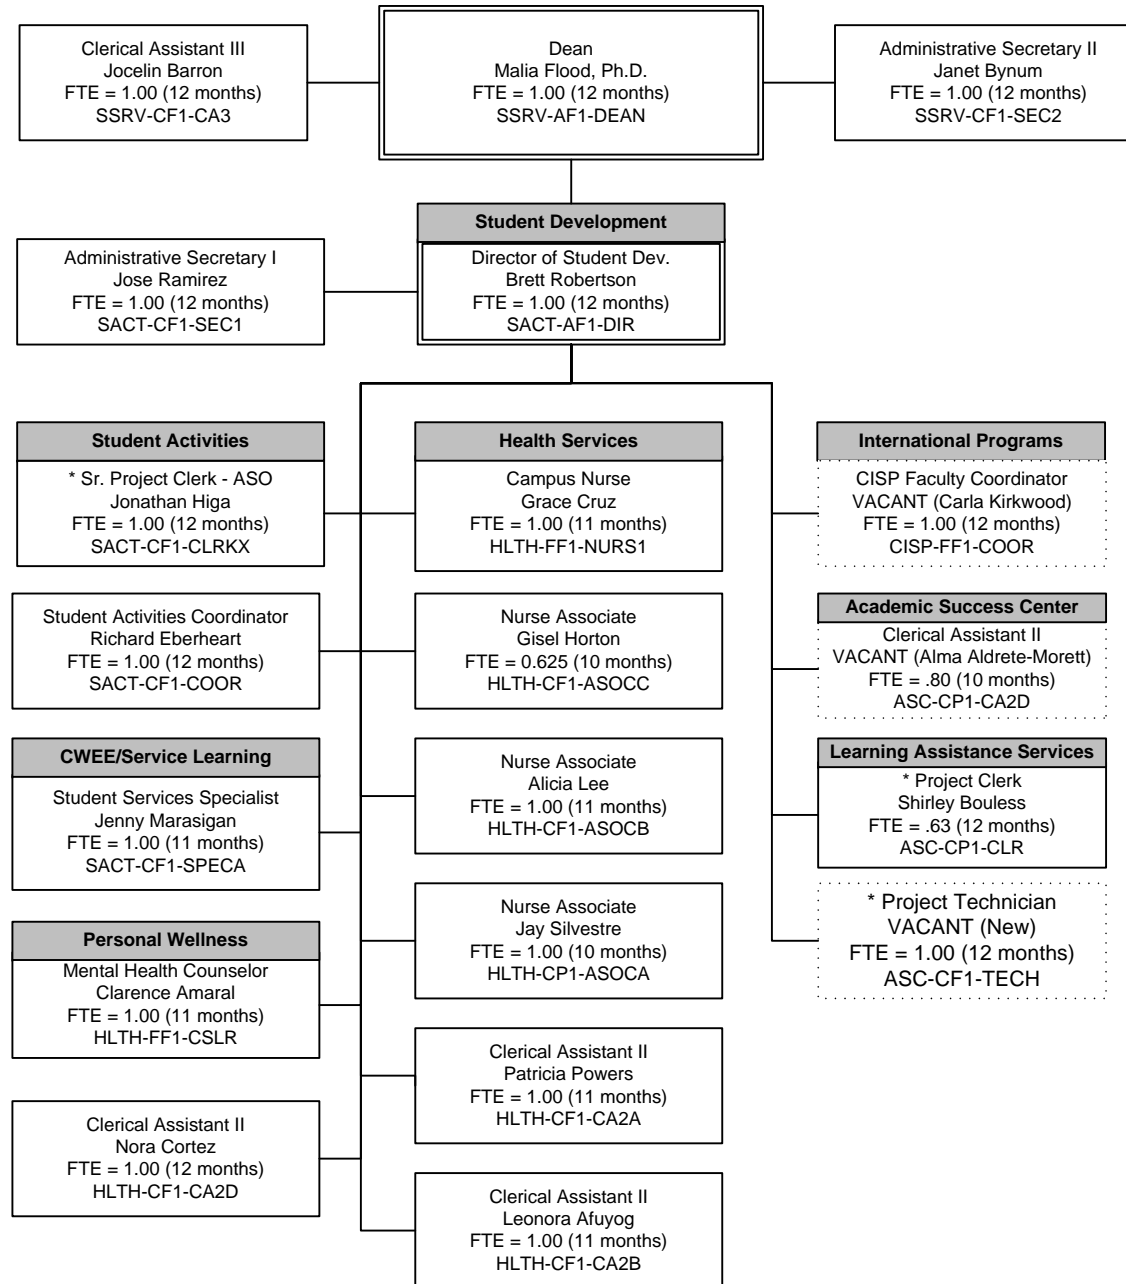

Southwestern College Organizational Chart

Student Affairs

December 2017

Southwestern College Organizational Chart

Financial Aid & Veterans Services

November 2017

*Project Funded Position

Southwestern College Organizational Chart

School of Counseling and Student Support Programs

December 2017

*Project Funded Position

Southwestern College Organizational Chart

School of Counseling and Student Support Programs

November 2017

*Project Funded Position

Southwestern College Organizational Chart

Student Services

August 2017

*Project Funded Position

Southwestern College Organizational Chart

Admissions & Records

November 2017

*Project Funded Position