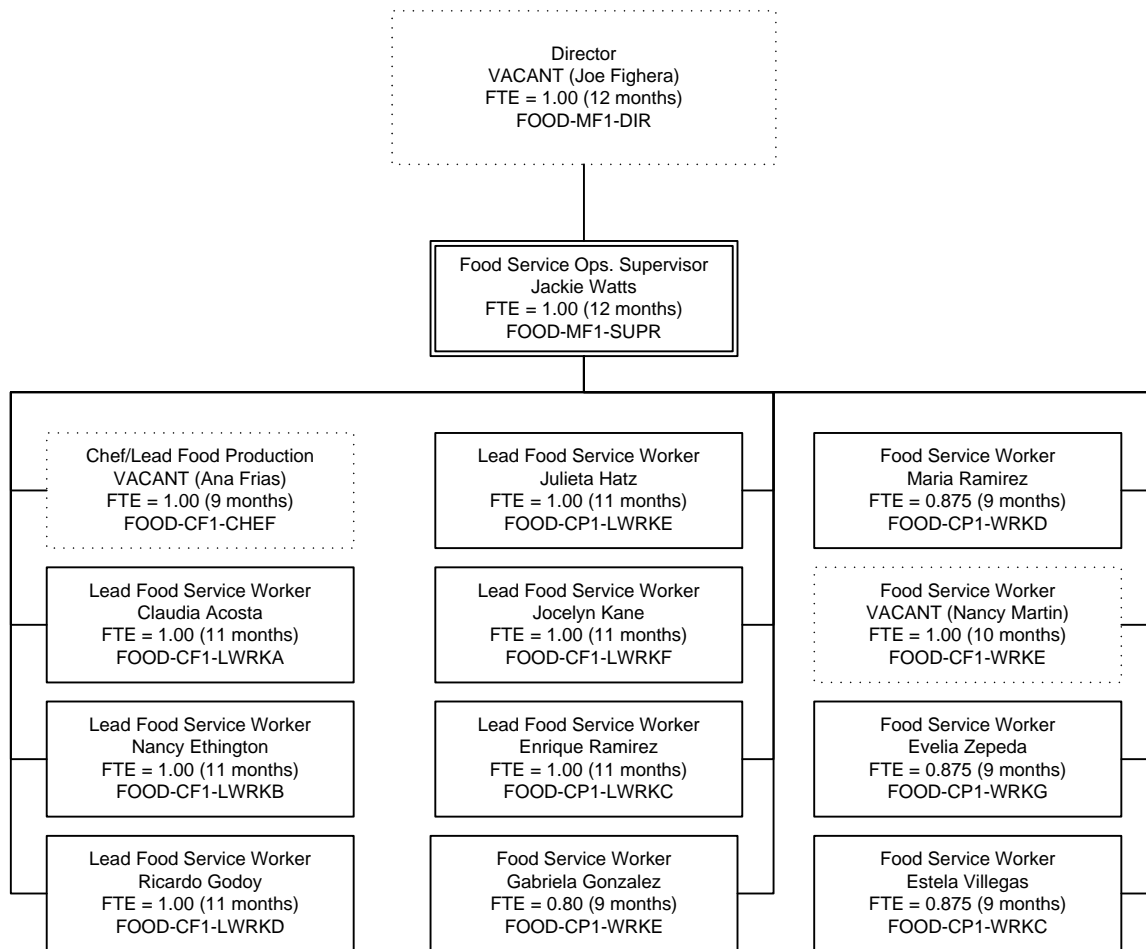

Southwestern College Organizational Chart

Custodial

May 2017

Southwestern College Organizational Chart

Facilities, Operations & Planning

August 2017

Southwestern College Organizational Chart

Food Services/Contracts Food Program Projects

May 2017

Southwestern College Organizational Chart

Grounds

November 2017

Southwestern College Organizational Chart

Maintenance November 2017

*Project Funded positions

Southwestern College Organizational Chart