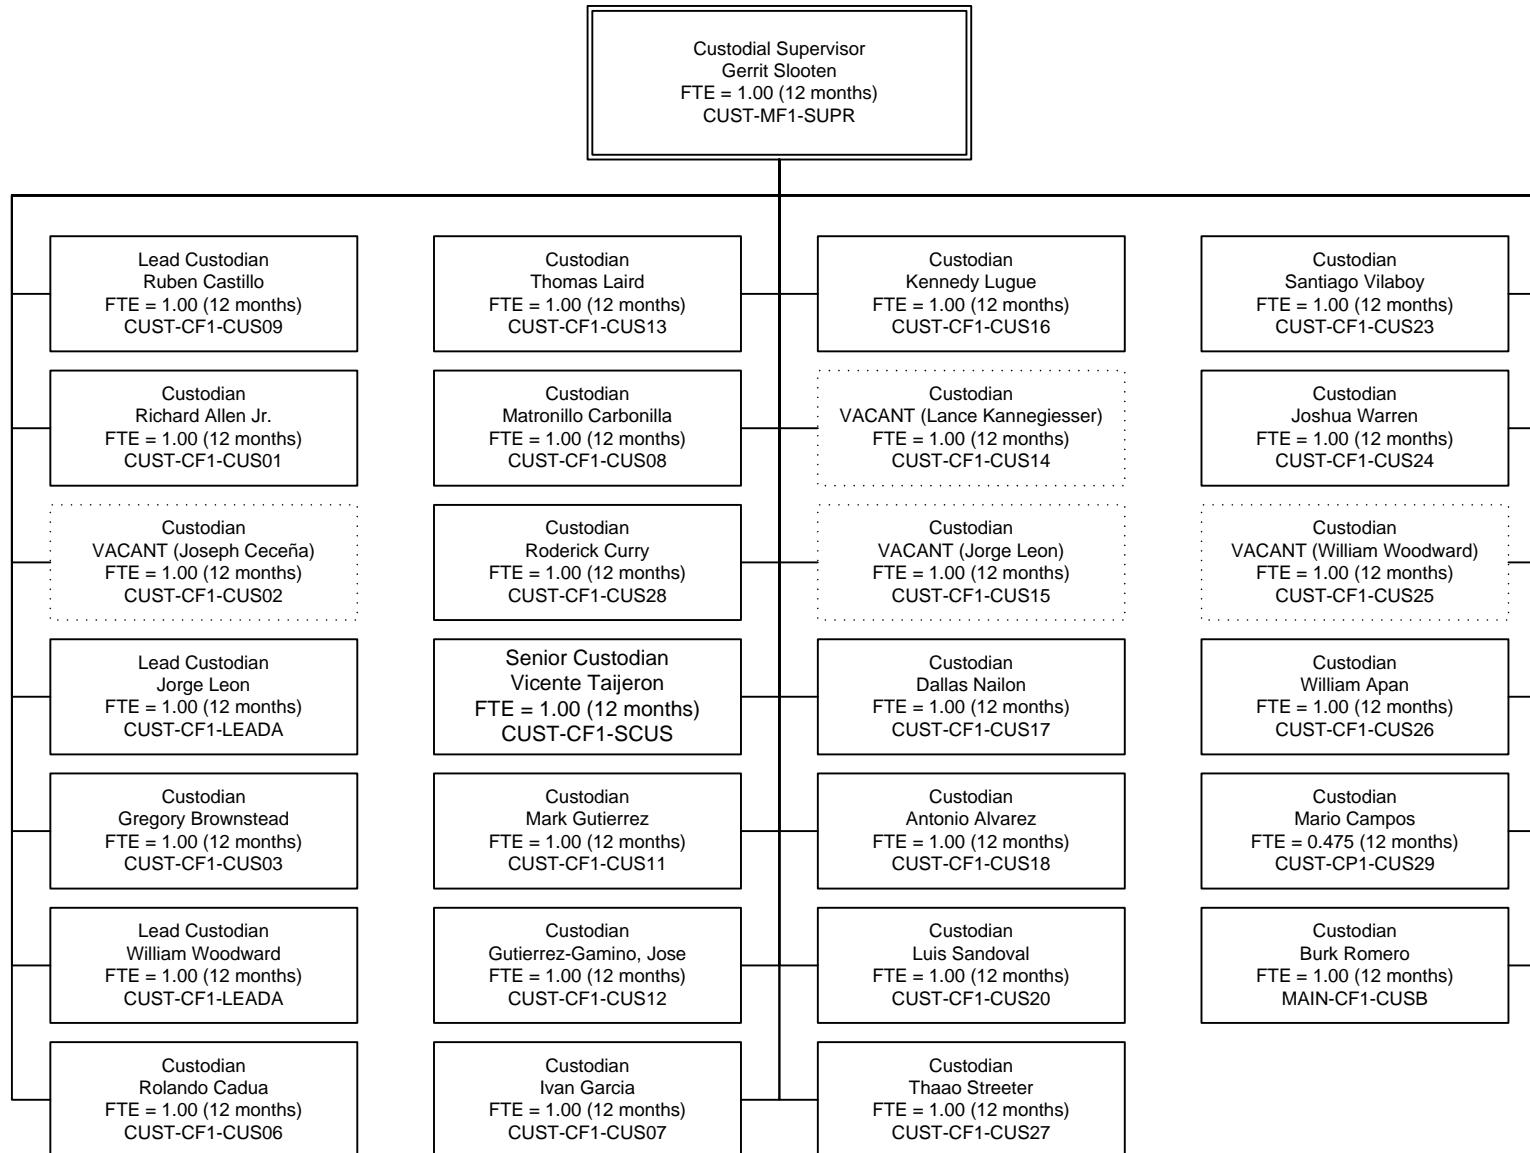

Southwestern College Organizational Chart

Business & Financial Affairs

May 2017

Southwestern College Organizational Chart

Bookstore

July 2017

Southwestern College Organizational Chart

Campus Police

July 2017

Southwestern College Organizational Chart

Custodial May 2017

Southwestern College Organizational Chart

Facilities, Operations & Planning

August 2017

Southwestern College Organizational Chart

Food Services/Contracts Food Program Projects

May 2017

Southwestern College Organizational Chart

Grounds May 2017

Southwestern College Organizational Chart

Maintenance August 2017

*Project Funded positions

Southwestern College Organizational Chart

Procurement, Central Services & Risk Management