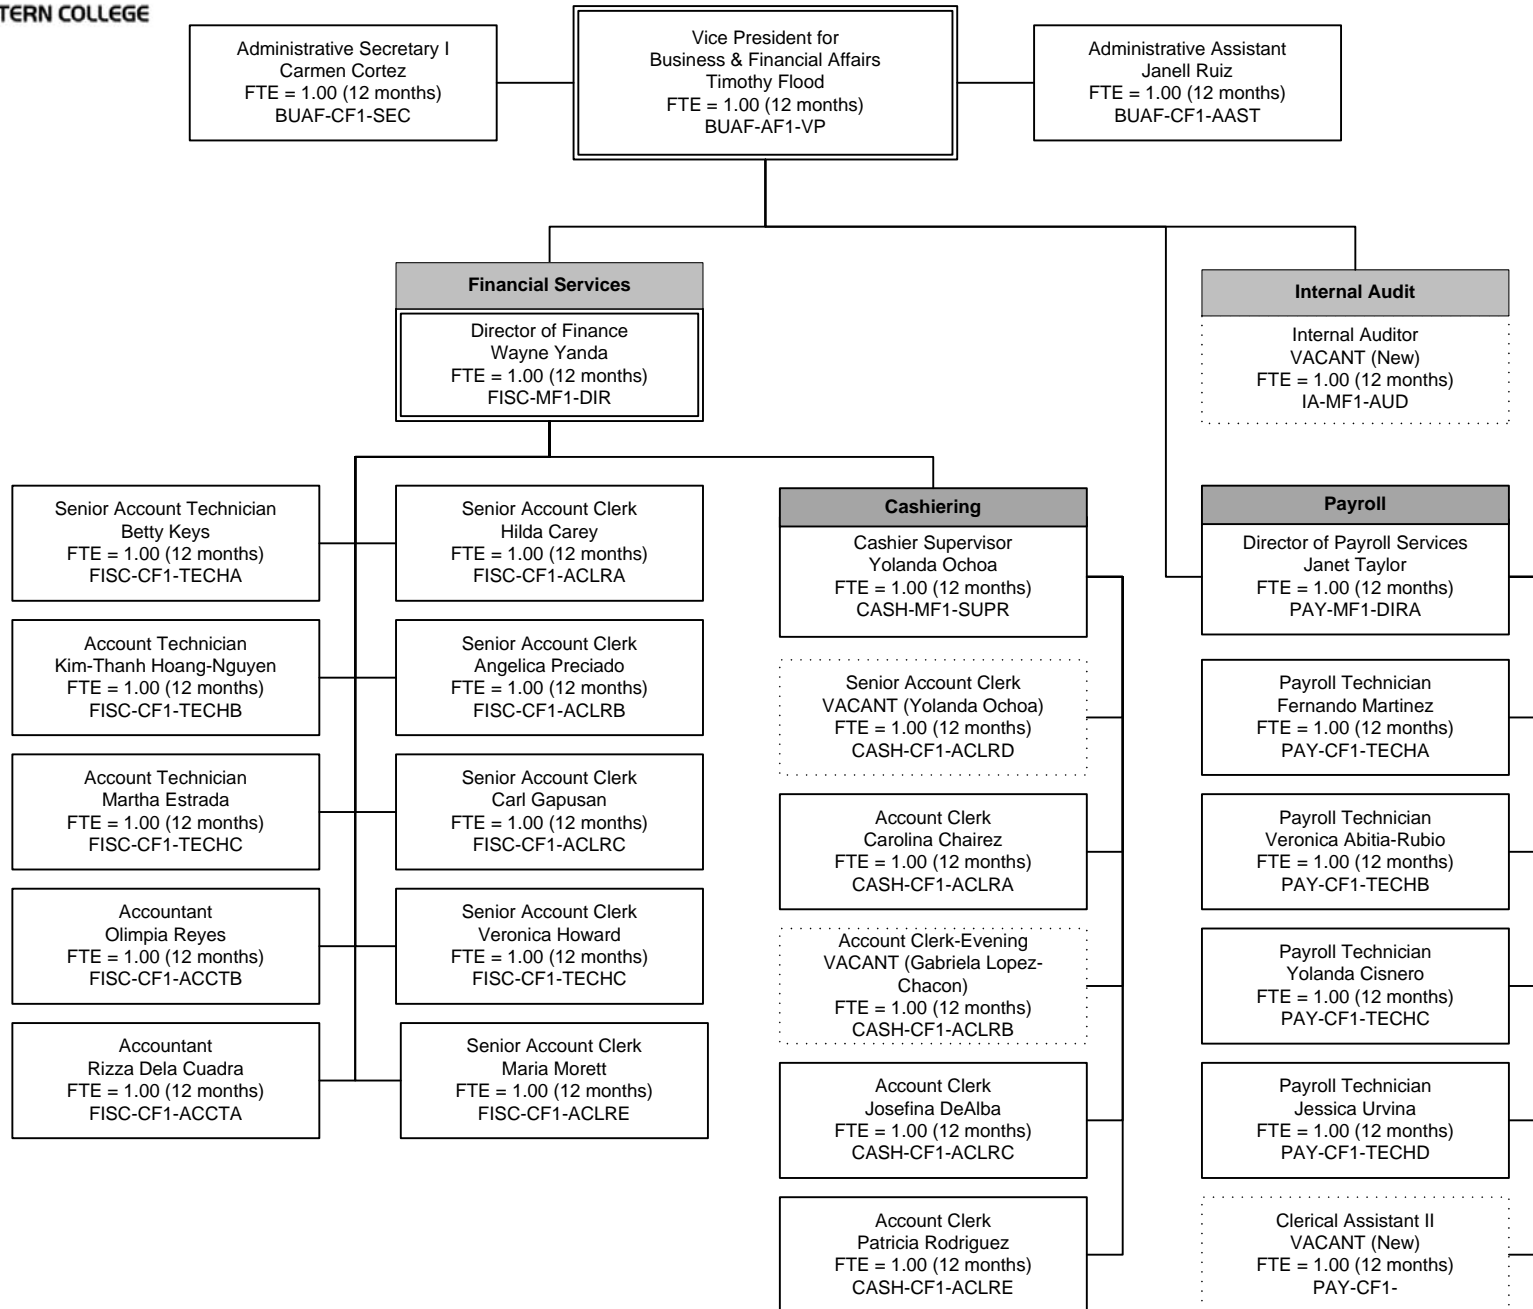

Southwestern College Organizational Chart

Business & Financial Affairs

December 2017

Southwestern College Organizational Chart

Bookstore

July 2017

Southwestern College Organizational Chart

Campus Police December 2017

Southwestern College Organizational Chart

Custodial

May 2017

Southwestern College Organizational Chart

Facilities, Operations & Planning

August 2017

Southwestern College Organizational Chart

Food Services/Contracts Food Program Projects

May 2017

Southwestern College Organizational Chart

Grounds

November 2017

Southwestern College Organizational Chart

Maintenance November 2017

*Project Funded positions

Southwestern College Organizational Chart