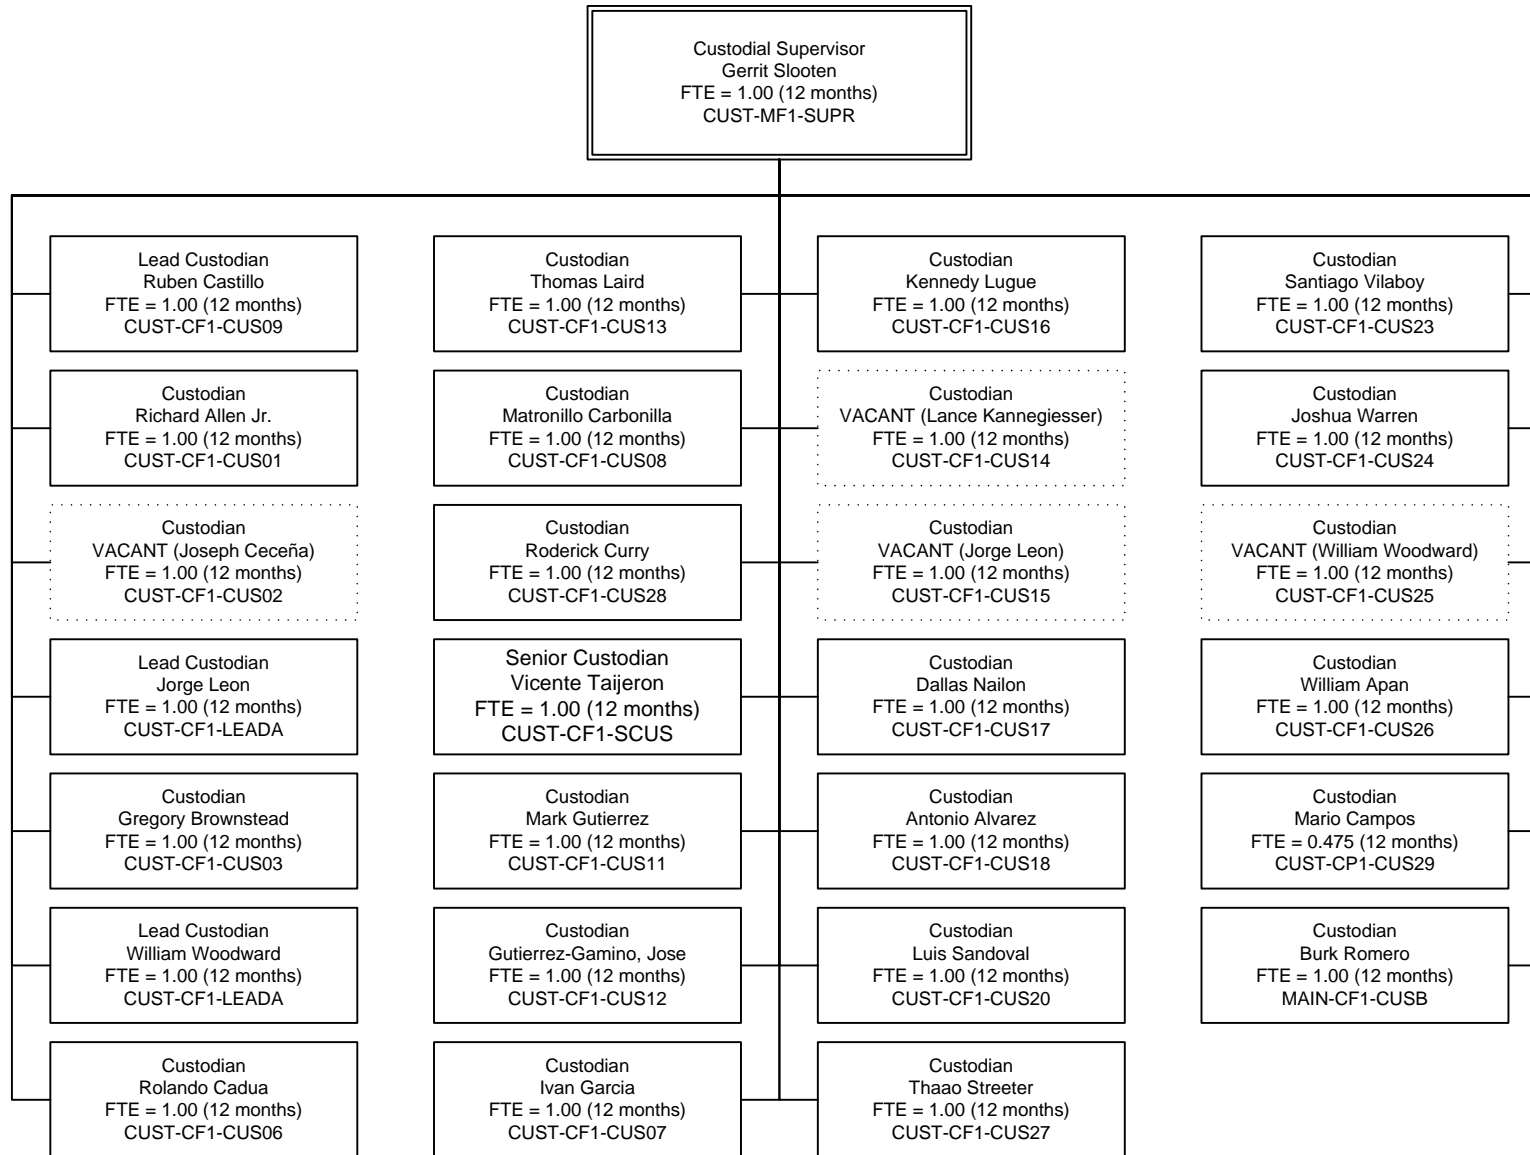

Southwestern College Organizational Chart

Business & Financial Affairs

December 2017

Southwestern College Organizational Chart

Bookstore

July 2017

Southwestern College Organizational Chart

Campus Police December 2017

Southwestern College Organizational Chart

Custodial

May 2017

Southwestern College Organizational Chart

Facilities, Operations & Planning

August 2017

Southwestern College Organizational Chart

Food Services/Contracts Food Program Projects

May 2017

Southwestern College Organizational Chart

Grounds

November 2017

Southwestern College Organizational Chart

Maintenance November 2017

*Project Funded positions

Southwestern College Organizational Chart