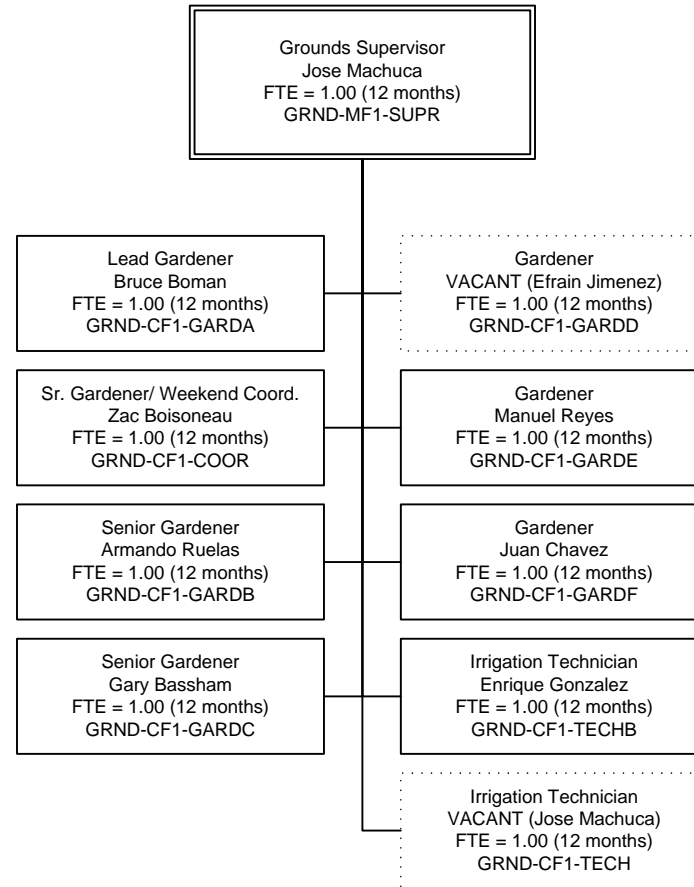

Southwestern College Organizational Chart

Business & Financial Affairs

May 2017

Southwestern College Organizational Chart

Bookstore

July 2017

Southwestern College Organizational Chart

Campus Police

July 2017

Southwestern College Organizational Chart

Custodial May 2017

Southwestern College Organizational Chart

Facilities, Operations & Planning

August 2017

Southwestern College Organizational Chart

Food Services/Contracts Food Program Projects

May 2017

Southwestern College Organizational Chart

Grounds May 2017

Southwestern College Organizational Chart

Maintenance

August 2017

*Project Funded positions

Southwestern College Organizational Chart