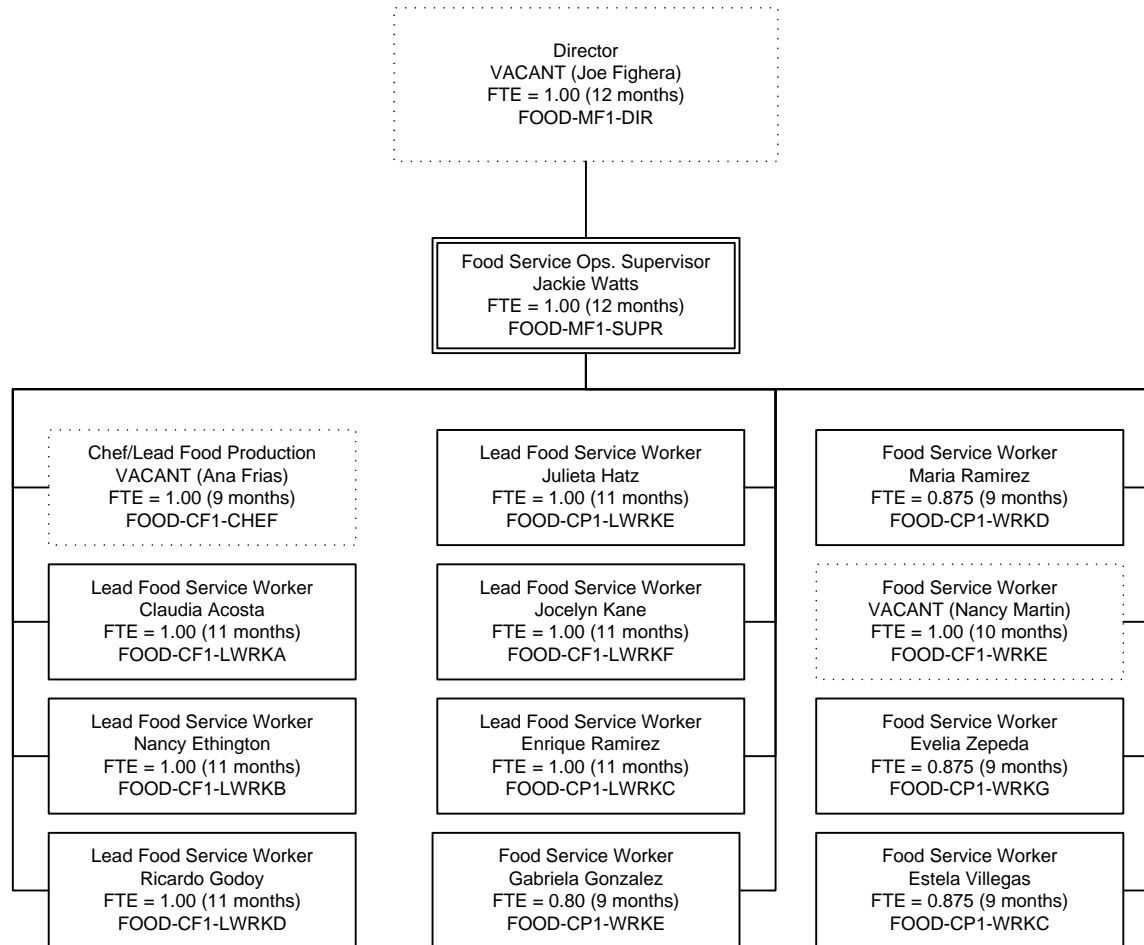

July 2017

Southwestern College Organizational Chart

Custodial May 2017

Southwestern College Organizational Chart

Facilities, Operations & Planning

August 2017

Southwestern College Organizational Chart

Food Services/Contracts Food Program Projects

May 2017

Southwestern College Organizational Chart

Grounds May 2017

Southwestern College Organizational Chart

Maintenance

August 2017

*Project Funded positions

Southwestern College Organizational Chart