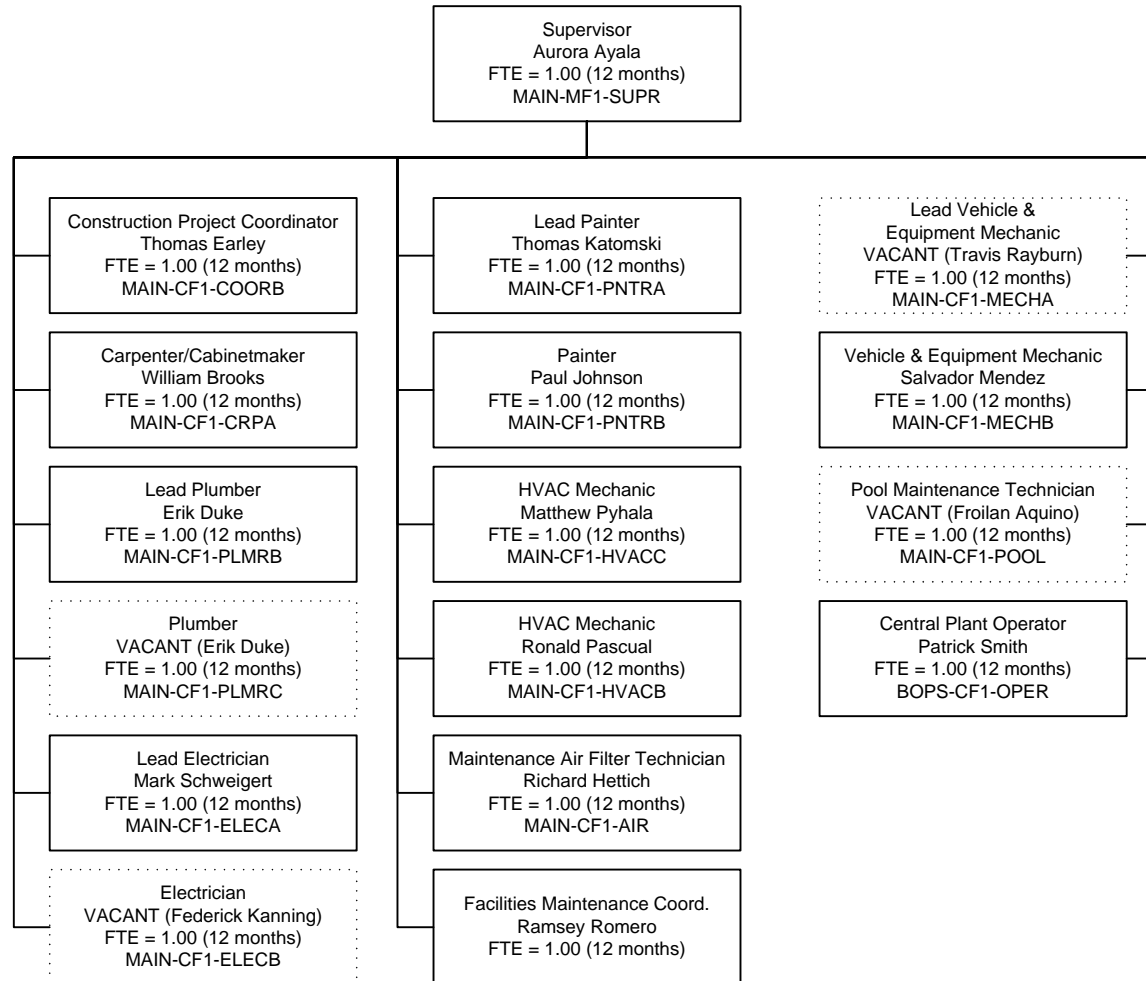

July 2017

Southwestern College Organizational Chart

Custodial May 2017

Southwestern College Organizational Chart

Facilities, Operations & Planning

August 2017

Southwestern College Organizational Chart

Food Services/Contracts Food Program Projects

May 2017

Southwestern College Organizational Chart

Grounds May 2017

Southwestern College Organizational Chart

Maintenance August 2017

*Project Funded positions

Southwestern College Organizational Chart

Procurement, Central Services & Risk Management