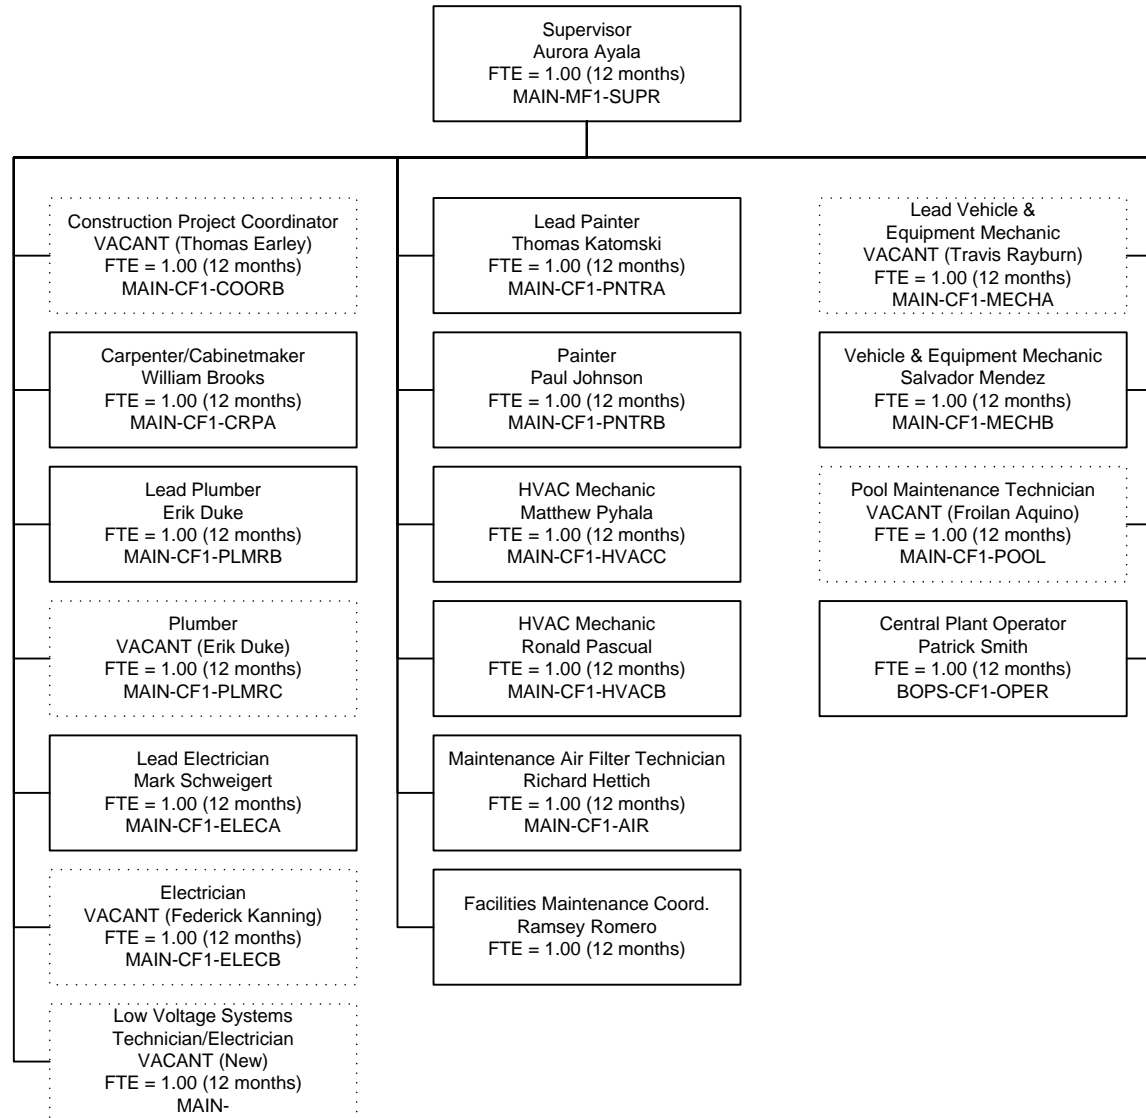

Southwestern College Organizational Chart

Custodial

May 2017

Southwestern College Organizational Chart

Facilities, Operations & Planning

August 2017

Southwestern College Organizational Chart

Food Services/Contracts Food Program Projects

May 2017

Southwestern College Organizational Chart

Grounds

November 2017

Southwestern College Organizational Chart

Maintenance November 2017

*Project Funded positions

Southwestern College Organizational Chart