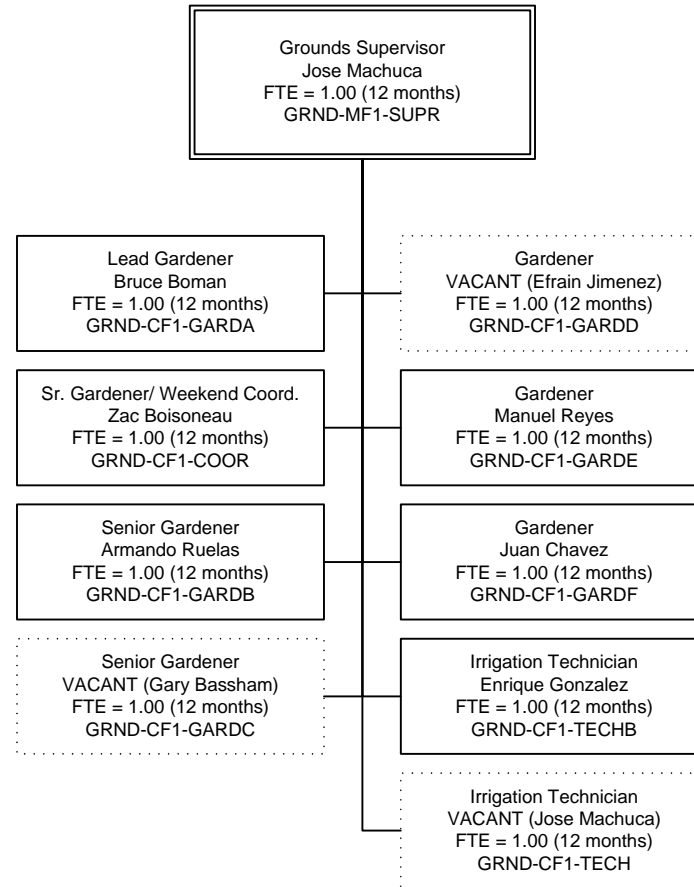

Southwestern College Organizational Chart

Custodial

May 2017

Southwestern College Organizational Chart

Facilities, Operations & Planning

August 2017

Southwestern College Organizational Chart

Food Services/Contracts Food Program Projects

May 2017

Southwestern College Organizational Chart

Grounds

November 2017

Southwestern College Organizational Chart

Maintenance November 2017

*Project Funded positions

Southwestern College Organizational Chart