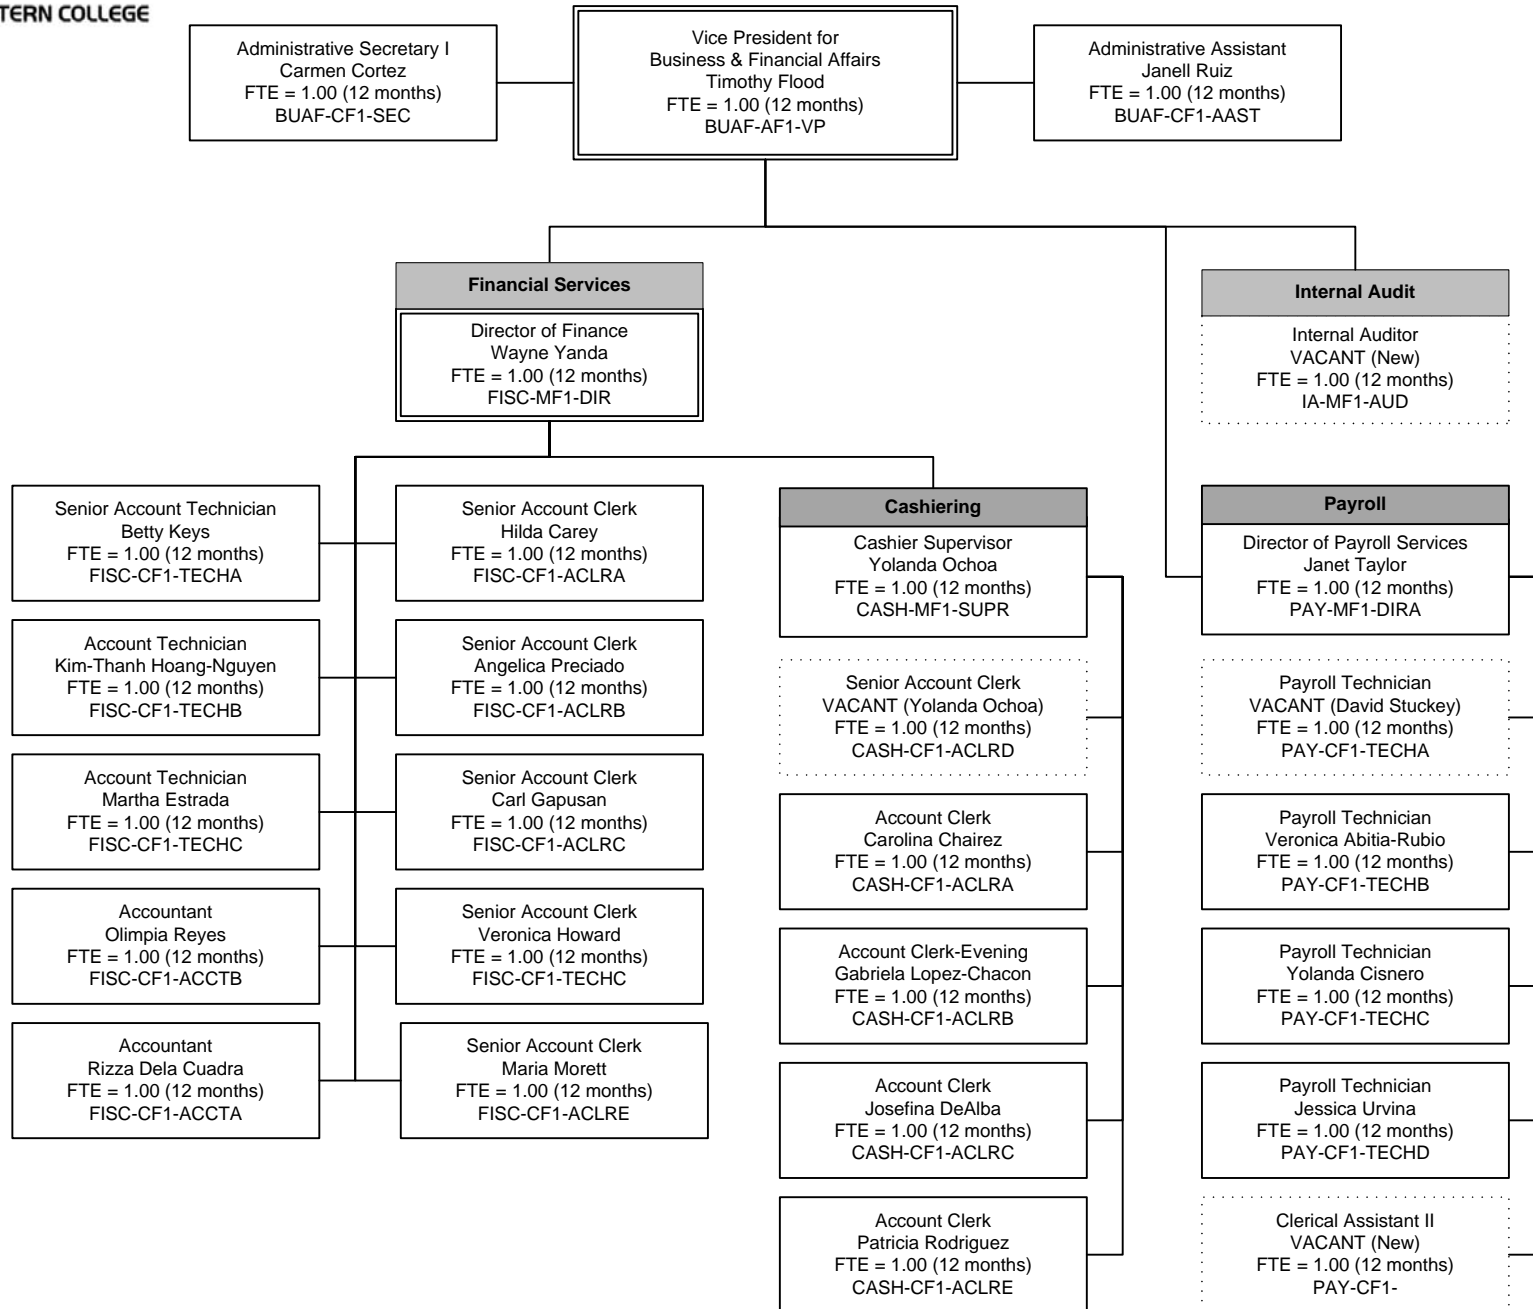

Southwestern College Organizational Chart

Business & Financial Affairs

May 2017

Southwestern College Organizational Chart

Bookstore

July 2017

Southwestern College Organizational Chart

Campus Police

July 2017

Southwestern College Organizational Chart

Custodial May 2017

Southwestern College Organizational Chart

Facilities, Operations & Planning

August 2017

Southwestern College Organizational Chart

Food Services/Contracts Food Program Projects

May 2017

Southwestern College Organizational Chart

Grounds May 2017

Southwestern College Organizational Chart

Maintenance

August 2017

*Project Funded positions

Southwestern College Organizational Chart