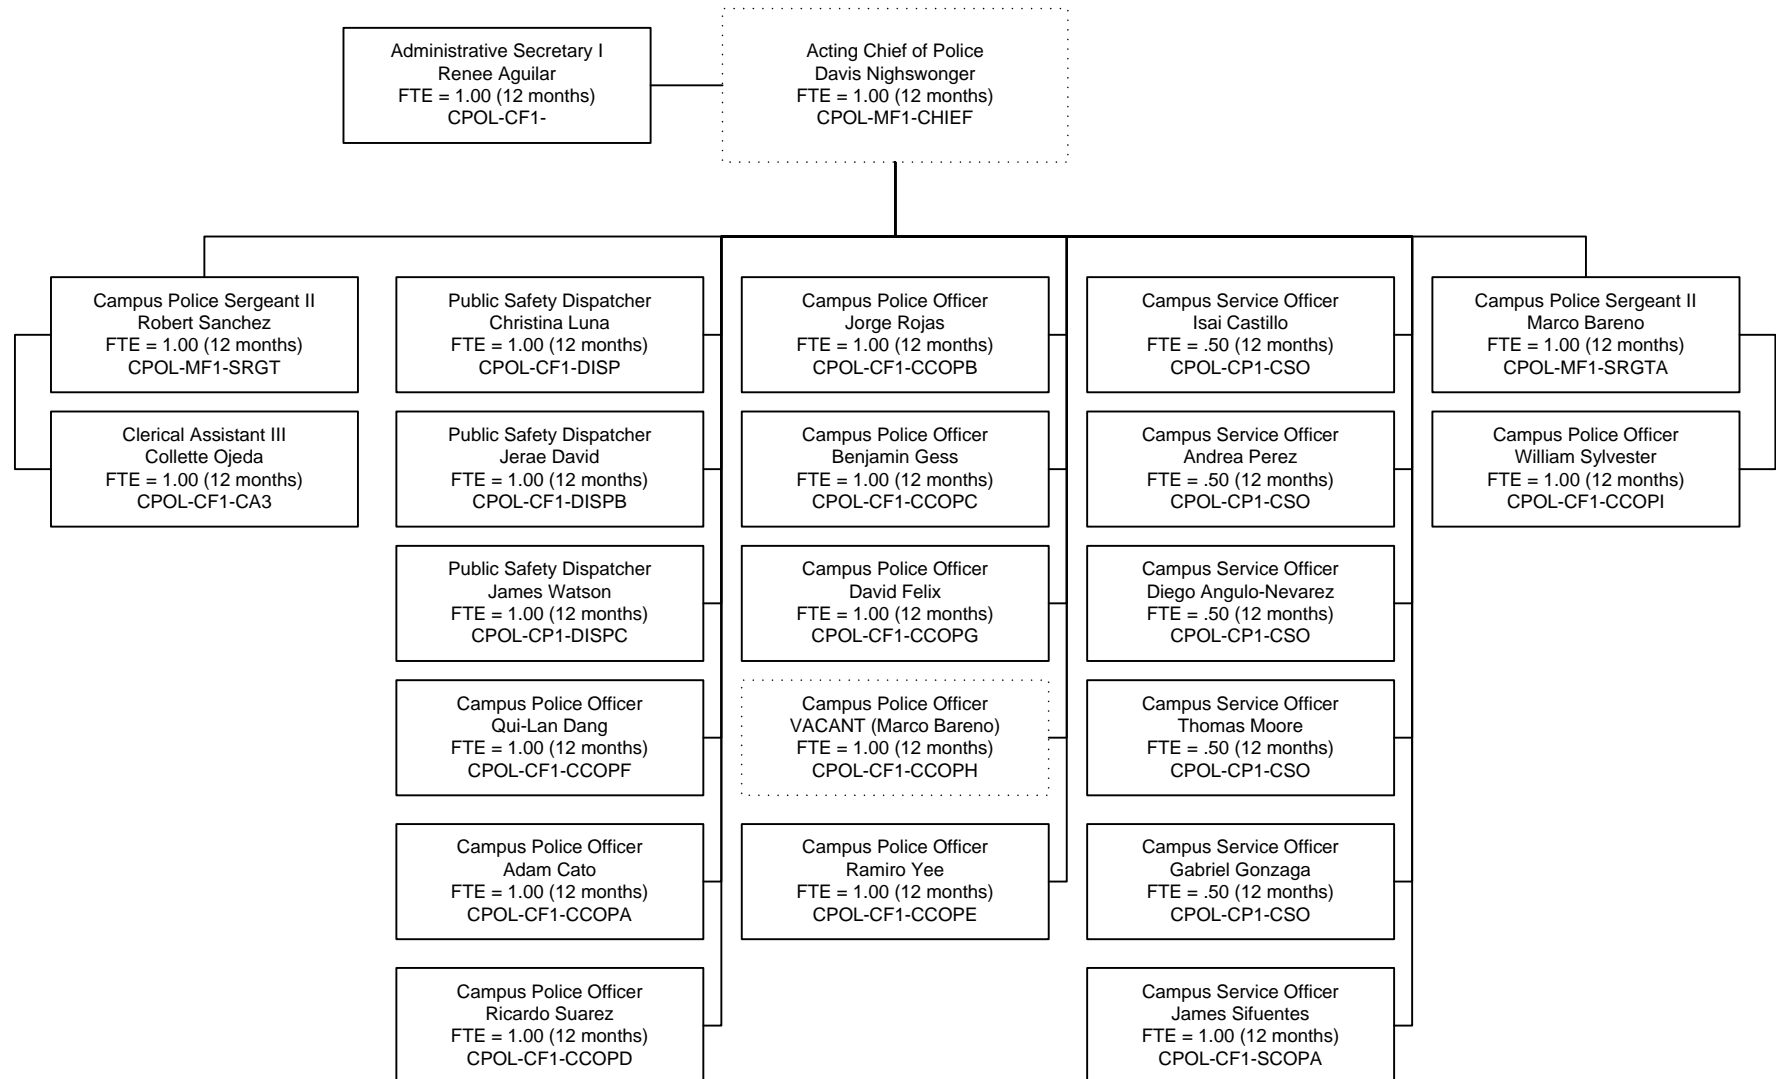

Southwestern College Organizational Chart

Business & Financial Affairs

December 2017

Southwestern College Organizational Chart

Bookstore

July 2017

Southwestern College Organizational Chart

Campus Police December 2017

Southwestern College Organizational Chart

Custodial

May 2017

Southwestern College Organizational Chart

Facilities, Operations & Planning

August 2017

Southwestern College Organizational Chart

Food Services/Contracts Food Program Projects

May 2017

Southwestern College Organizational Chart

Grounds

November 2017

Southwestern College Organizational Chart

Maintenance November 2017

*Project Funded positions

Southwestern College Organizational Chart