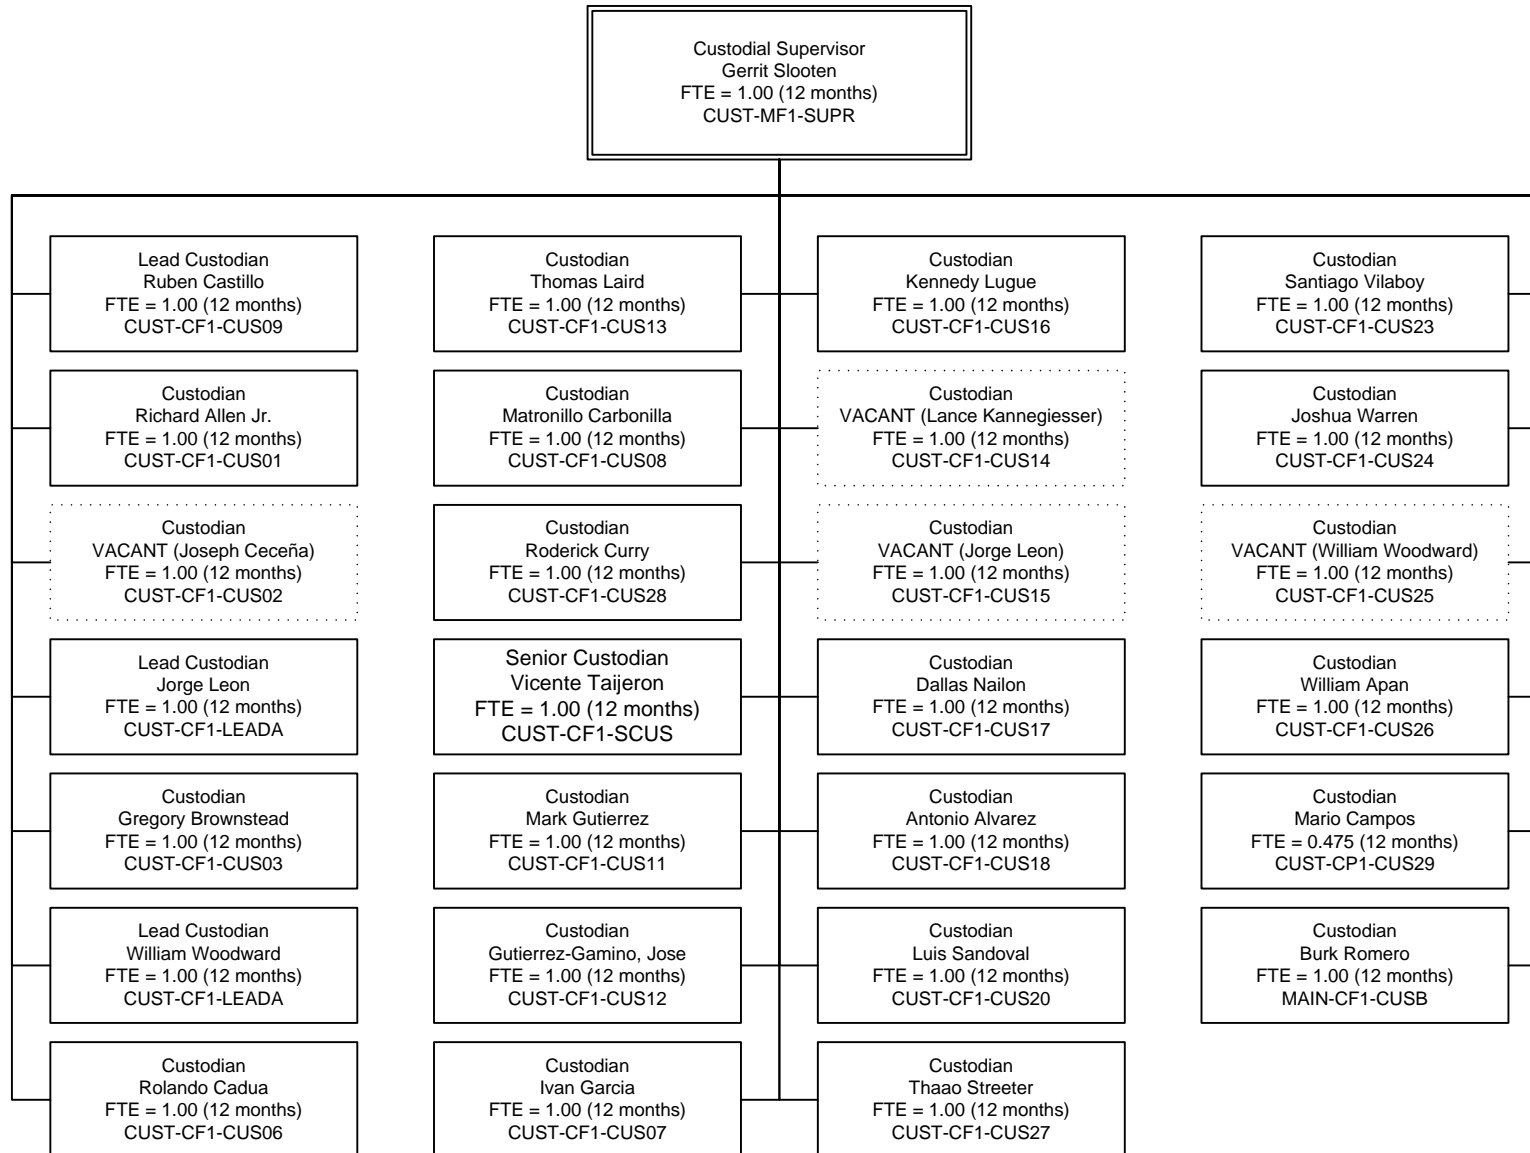

Southwestern College Organizational Chart

Business & Financial Affairs

May 2017

Southwestern College Organizational Chart

Bookstore

July 2017

Southwestern College Organizational Chart

Campus Police

July 2017

Southwestern College Organizational Chart

Custodial May 2017

Southwestern College Organizational Chart

Facilities, Operations & Planning

August 2017

Southwestern College Organizational Chart

Food Services/Contracts Food Program Projects

May 2017

Southwestern College Organizational Chart

Grounds May 2017

Southwestern College Organizational Chart

Maintenance

August 2017

*Project Funded positions

Southwestern College Organizational Chart