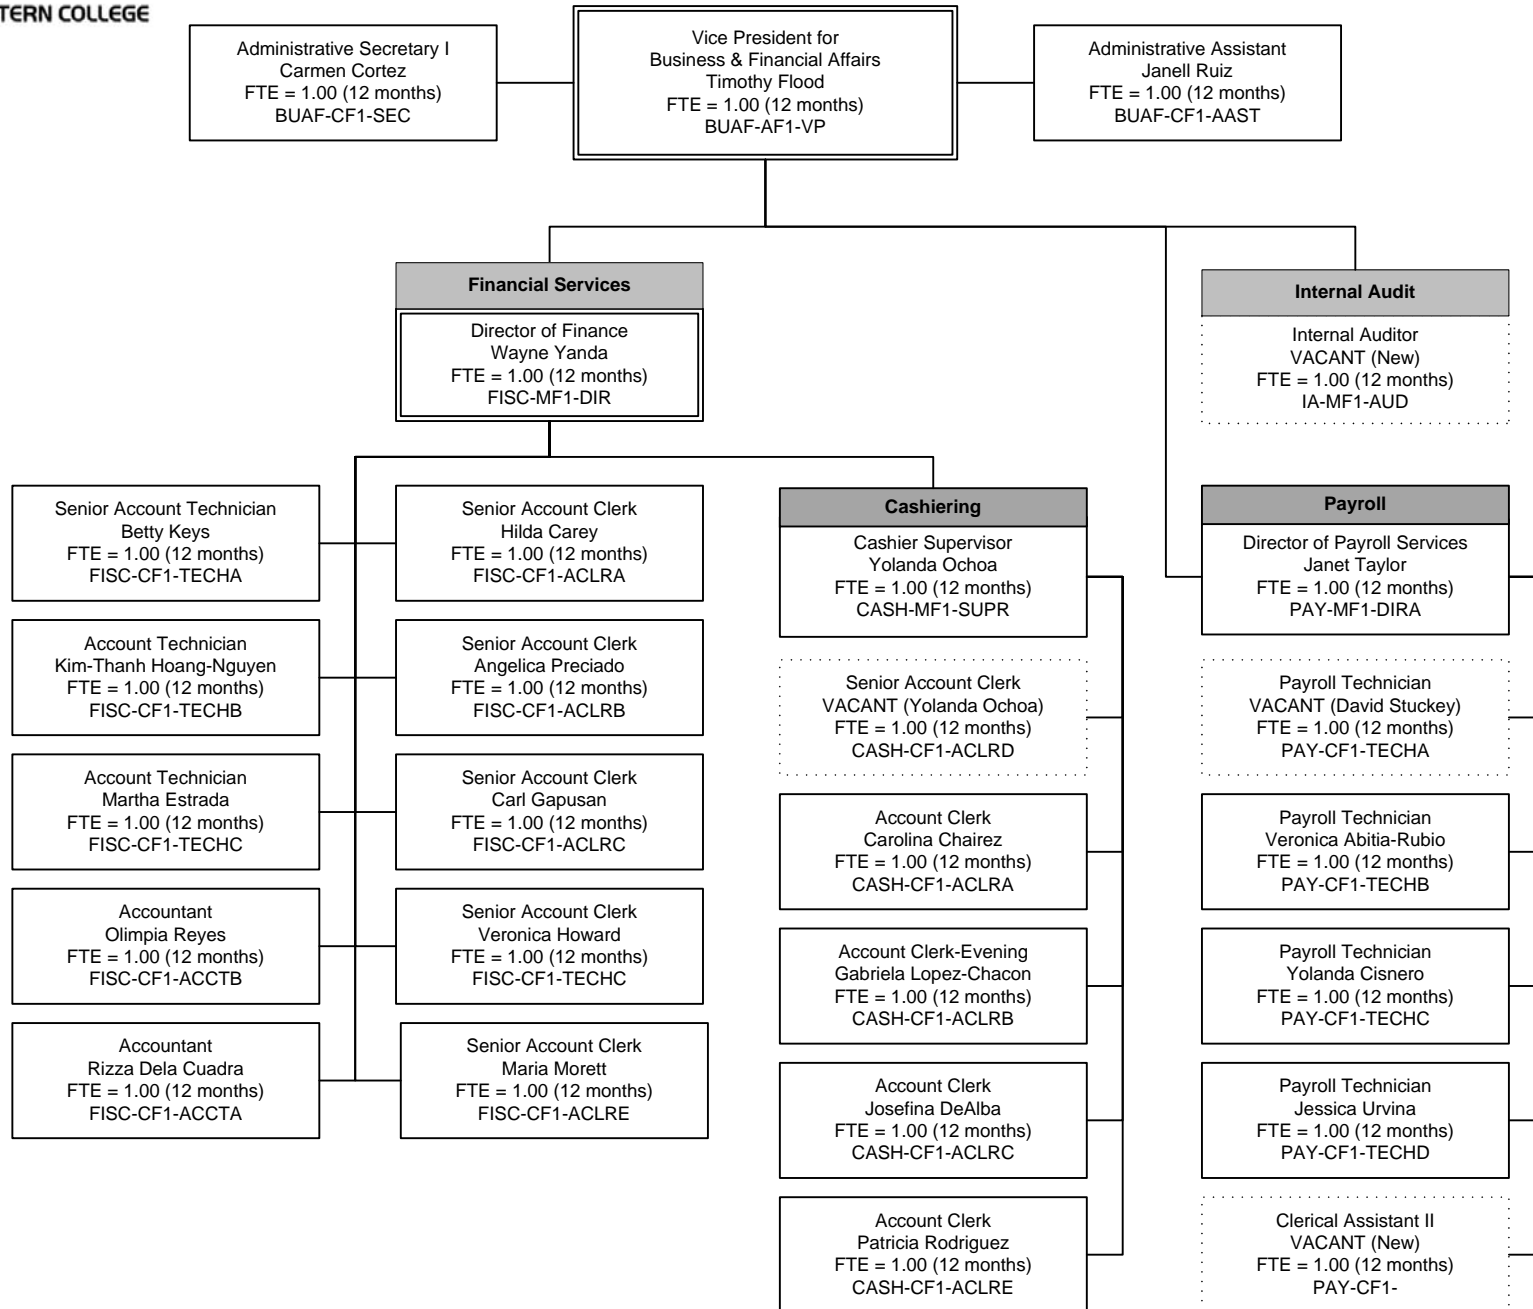

Southwestern College Organizational Chart

Business & Financial Affairs

May 2017

Southwestern College Organizational Chart

Bookstore

July 2017

Southwestern College Organizational Chart

Campus Police

July 2017

Southwestern College Organizational Chart

Custodial May 2017

Southwestern College Organizational Chart

Facilities, Operations & Planning

August 2017

Southwestern College Organizational Chart

Food Services/Contracts Food Program Projects

May 2017

Southwestern College Organizational Chart

Grounds May 2017

Southwestern College Organizational Chart

Maintenance August 2017

*Project Funded positions

Southwestern College Organizational Chart

Procurement, Central Services & Risk Management