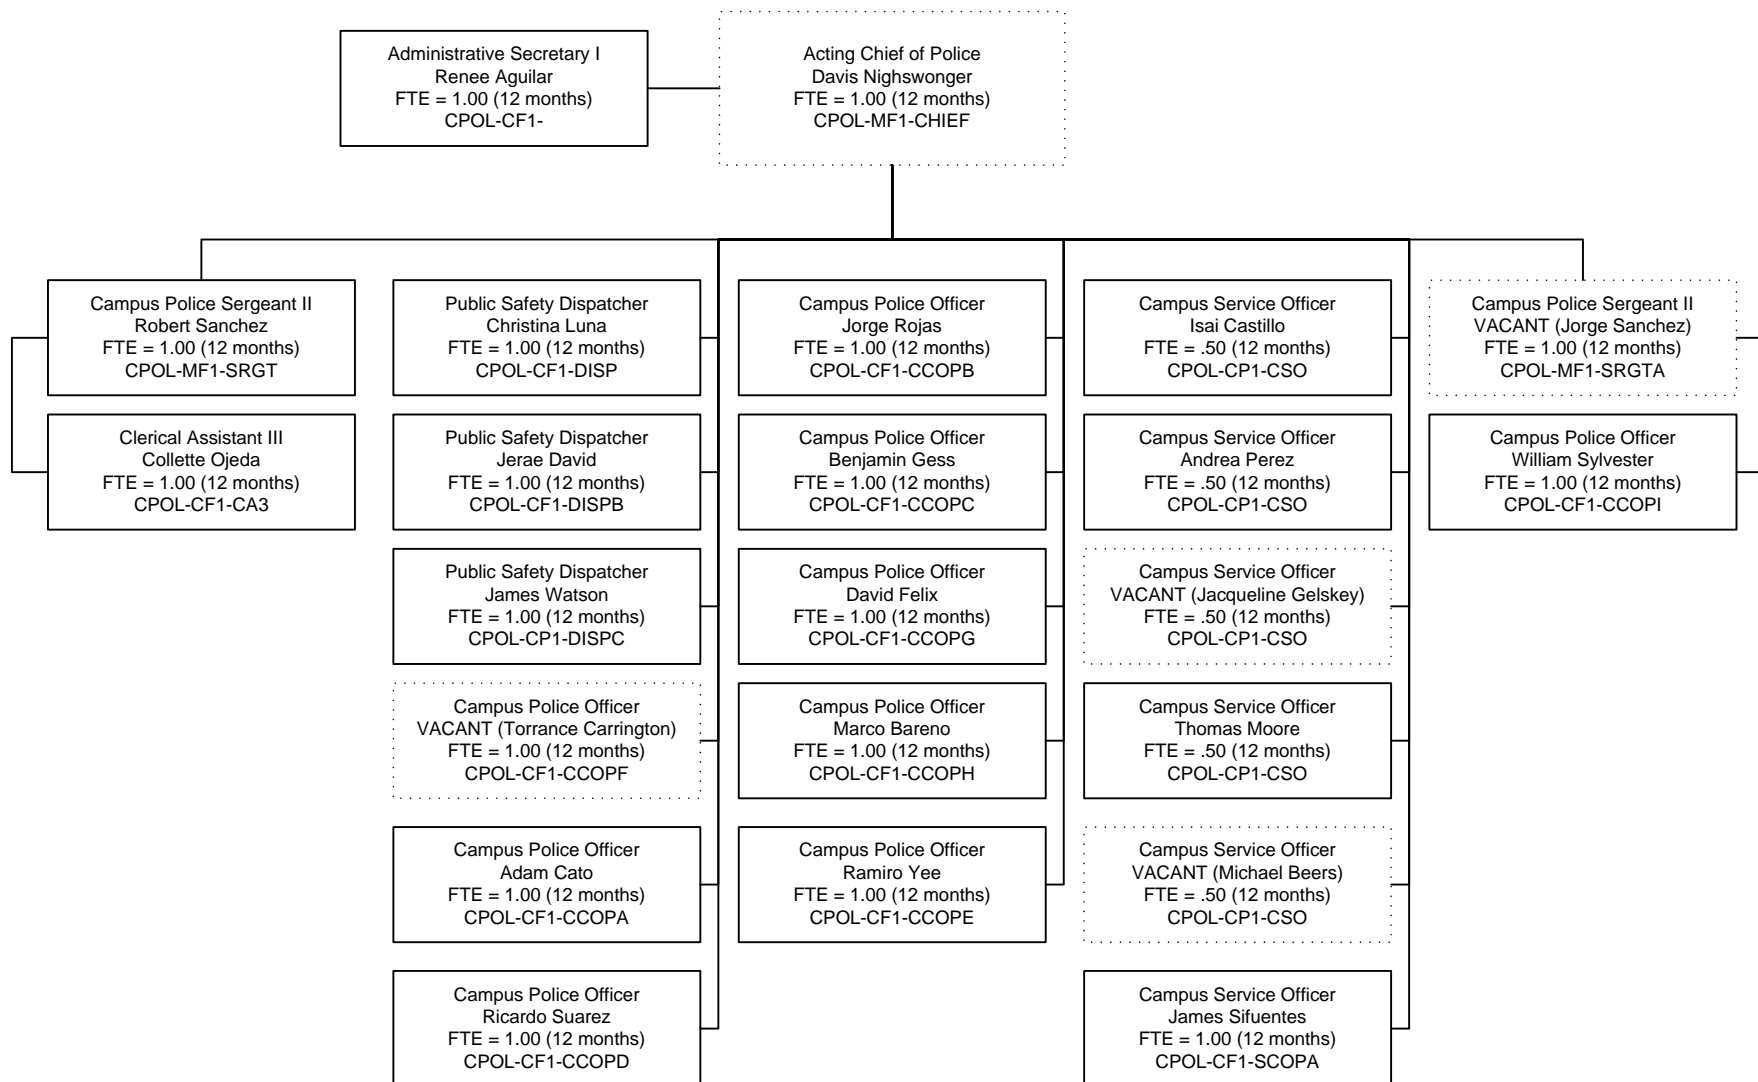

Southwestern College Organizational Chart

Business & Financial Affairs

May 2017

Southwestern College Organizational Chart

Bookstore

July 2017

Southwestern College Organizational Chart

Campus Police

July 2017

Southwestern College Organizational Chart

Custodial May 2017

Southwestern College Organizational Chart

Facilities, Operations & Planning

August 2017

Southwestern College Organizational Chart

Food Services/Contracts Food Program Projects

May 2017

Southwestern College Organizational Chart

Grounds May 2017

Southwestern College Organizational Chart

Maintenance August 2017

*Project Funded positions

Southwestern College Organizational Chart

Procurement, Central Services & Risk Management