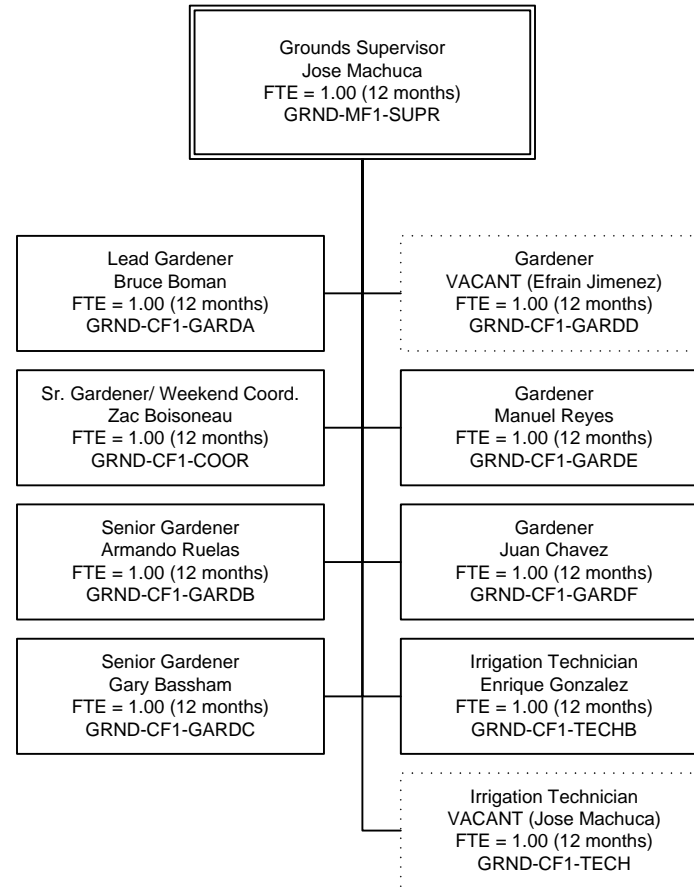

Southwestern College Organizational Chart

Business & Financial Affairs

May 2017

Southwestern College Organizational Chart

Bookstore

July 2017

Southwestern College Organizational Chart

Campus Police

July 2017

Southwestern College Organizational Chart

Custodial May 2017

Southwestern College Organizational Chart

Facilities, Operations & Planning

August 2017

Southwestern College Organizational Chart

Food Services/Contracts Food Program Projects

May 2017

Southwestern College Organizational Chart

Grounds May 2017

Southwestern College Organizational Chart

Maintenance August 2017

*Project Funded positions

Southwestern College Organizational Chart

Procurement, Central Services & Risk Management