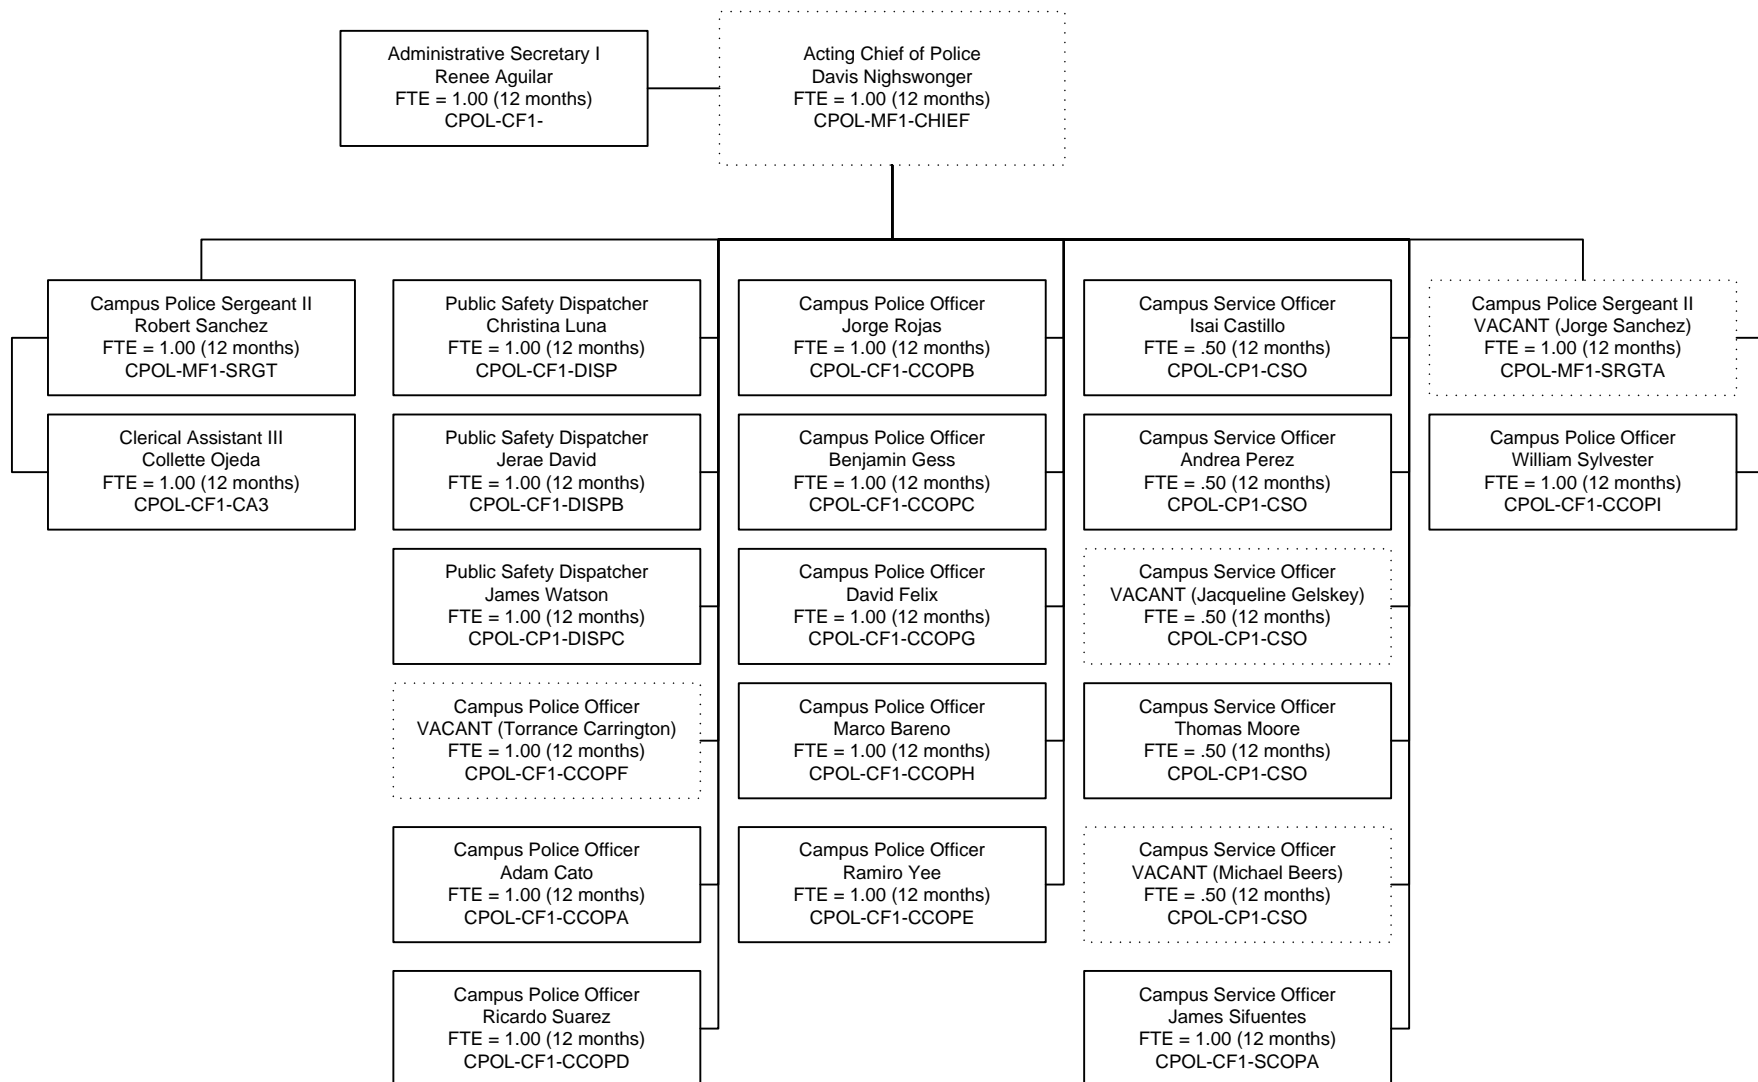

Southwestern College Organizational Chart

Business & Financial Affairs

May 2017

Southwestern College Organizational Chart

Bookstore

July 2017

Southwestern College Organizational Chart

Campus Police

July 2017

Southwestern College Organizational Chart

Custodial May 2017

Southwestern College Organizational Chart

Facilities, Operations & Planning

August 2017

Southwestern College Organizational Chart

Food Services/Contracts Food Program Projects

May 2017

Southwestern College Organizational Chart

Grounds May 2017

Southwestern College Organizational Chart

Maintenance

August 2017

*Project Funded positions

Southwestern College Organizational Chart