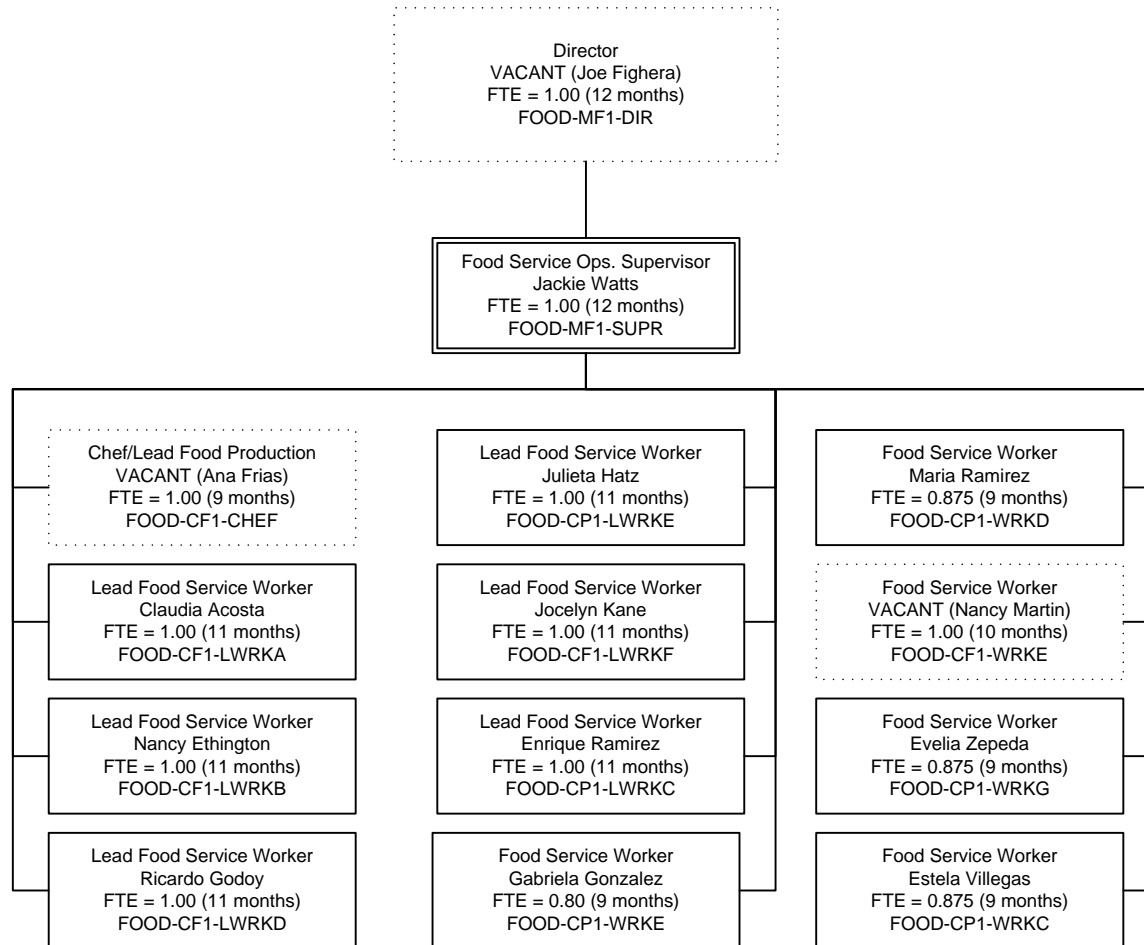

July 2017

Southwestern College Organizational Chart

Custodial May 2017

Southwestern College Organizational Chart

Facilities, Operations & Planning

August 2017

Southwestern College Organizational Chart

Food Services/Contracts Food Program Projects

May 2017

Southwestern College Organizational Chart

Grounds May 2017

Southwestern College Organizational Chart

Maintenance August 2017

*Project Funded positions

Southwestern College Organizational Chart

Procurement, Central Services & Risk Management