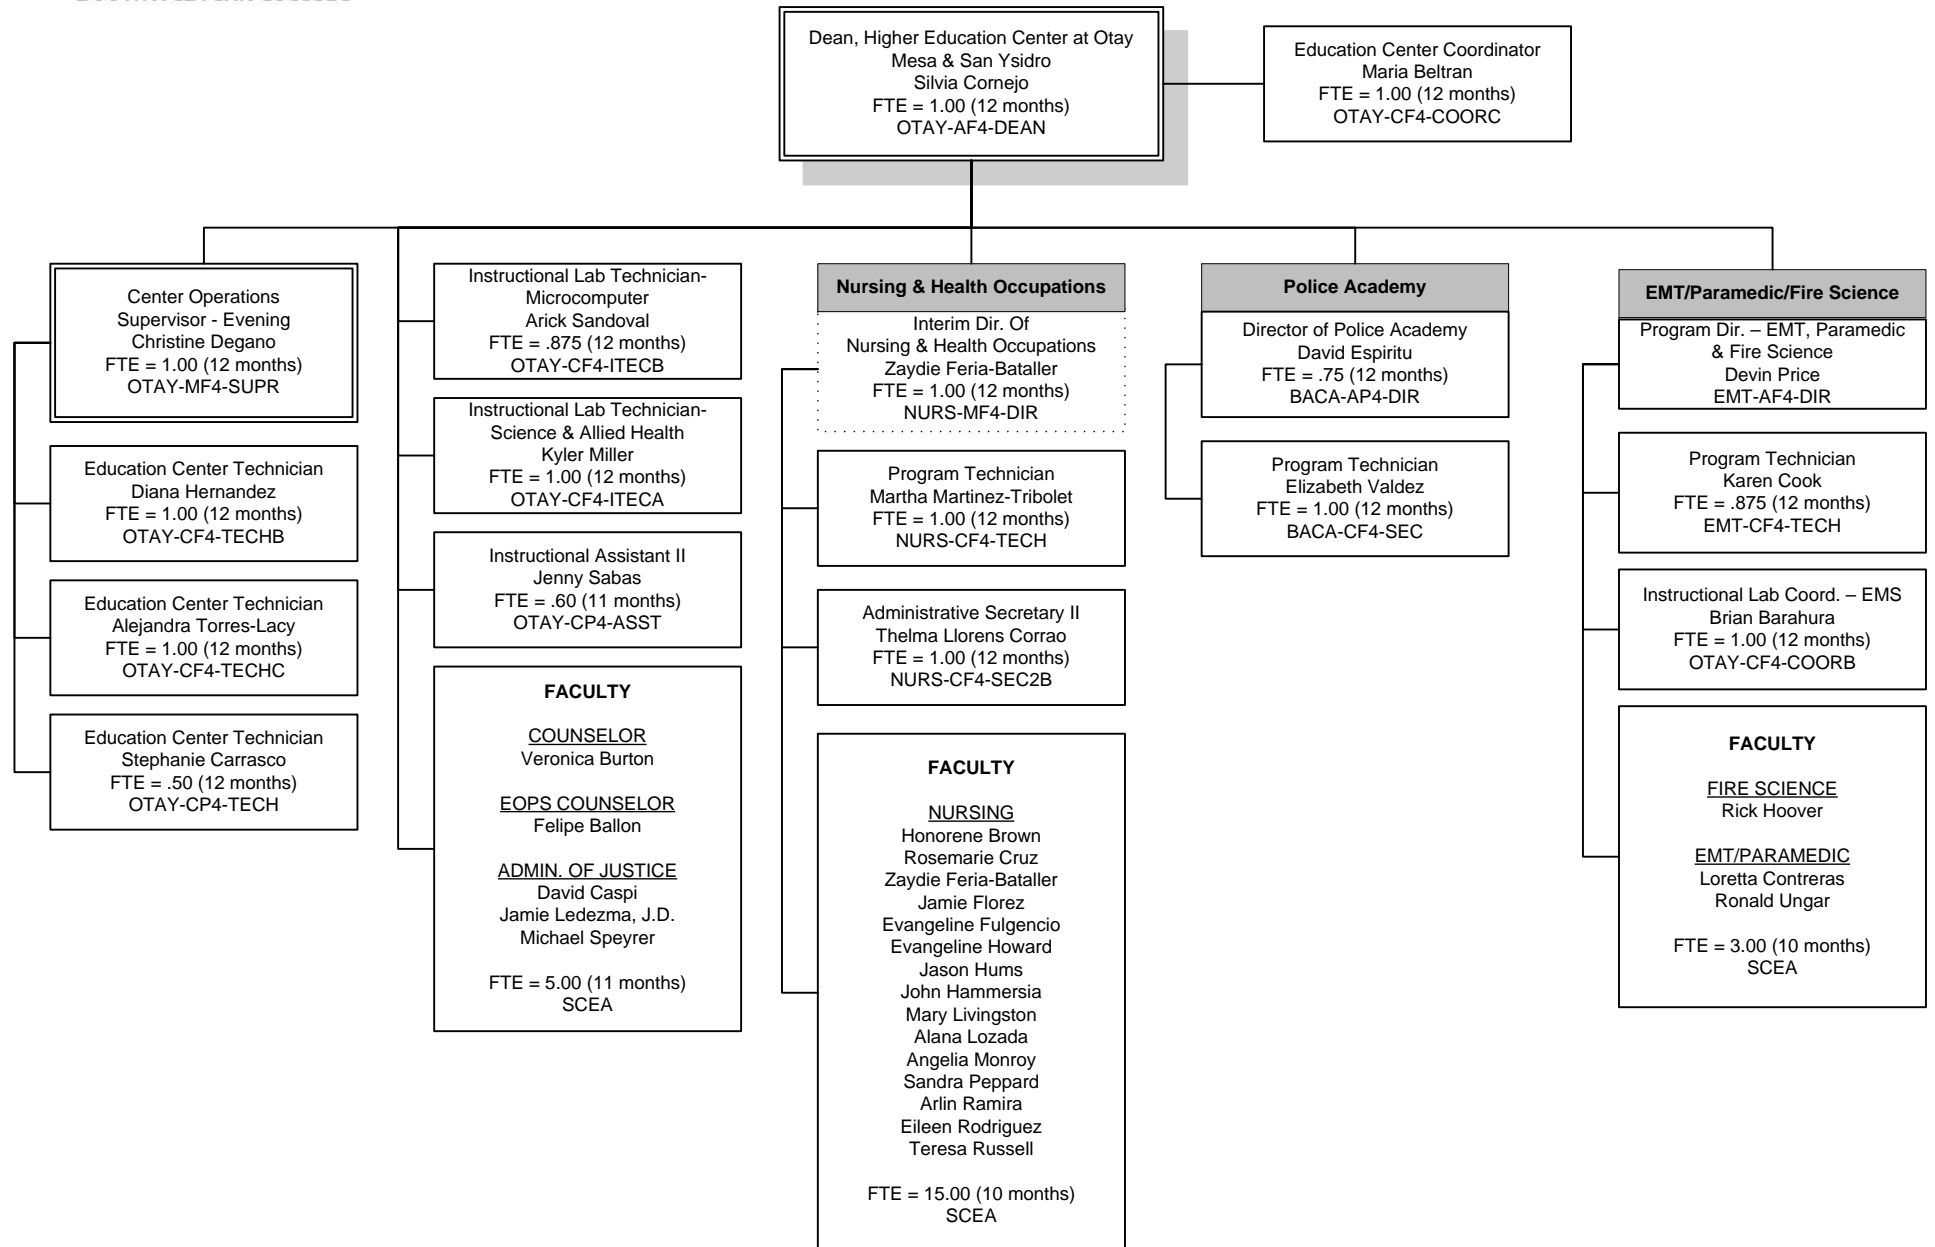

Southwestern College Organizational Chart

Higher Education Center at Otay Mesa

December 2017

*Project Funded positions