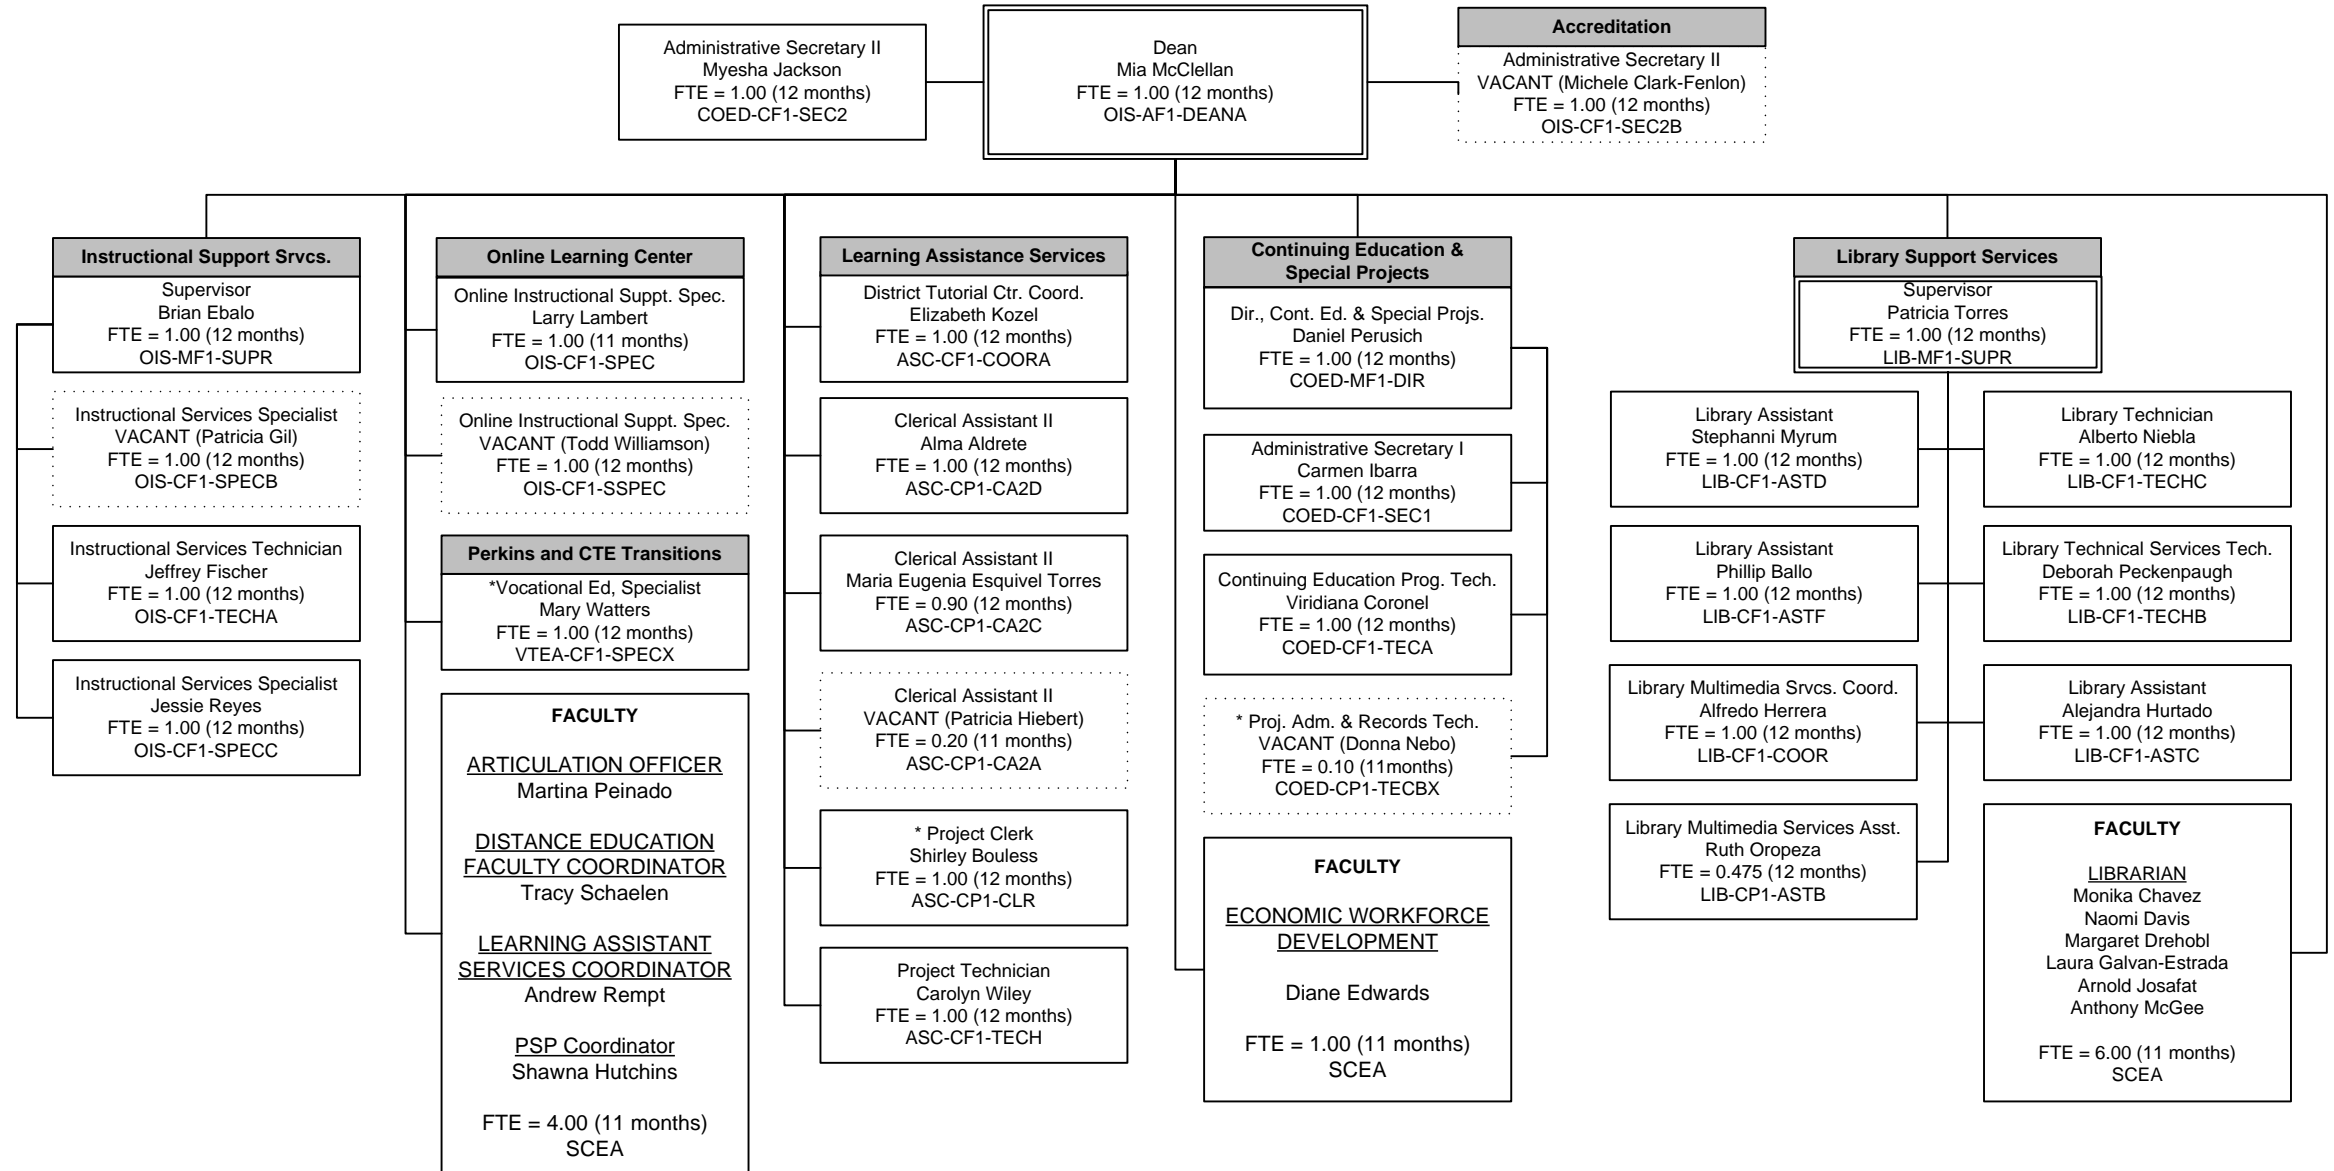

Southwestern College Organizational Chart

Higher Education Center at Otay Mesa

September 2017

*Project Funded positions

Southwestern College Organizational Chart

Higher Education Center at San Ysidro

September 2017

Southwestern College Organizational Chart

Institutional Research Grants & Planning

September 2017

Southwestern College Organizational Chart

Instructional Support Services & Continuing Education

June 2017

*Project Funded positions

Southwestern College Organizational Chart

Workforce Development, Adult Education Block (AEBG) & Continuing Education

September 2017

Southwestern College Organizational Chart

School of Arts, Communication & Social Sciences

July 2017

Southwestern College Organizational Chart

School of Business & Technology

May 2017

Southwestern College Organizational Chart

School of Language, Literature & Humanities

August 2017

Southwestern College Organizational Chart