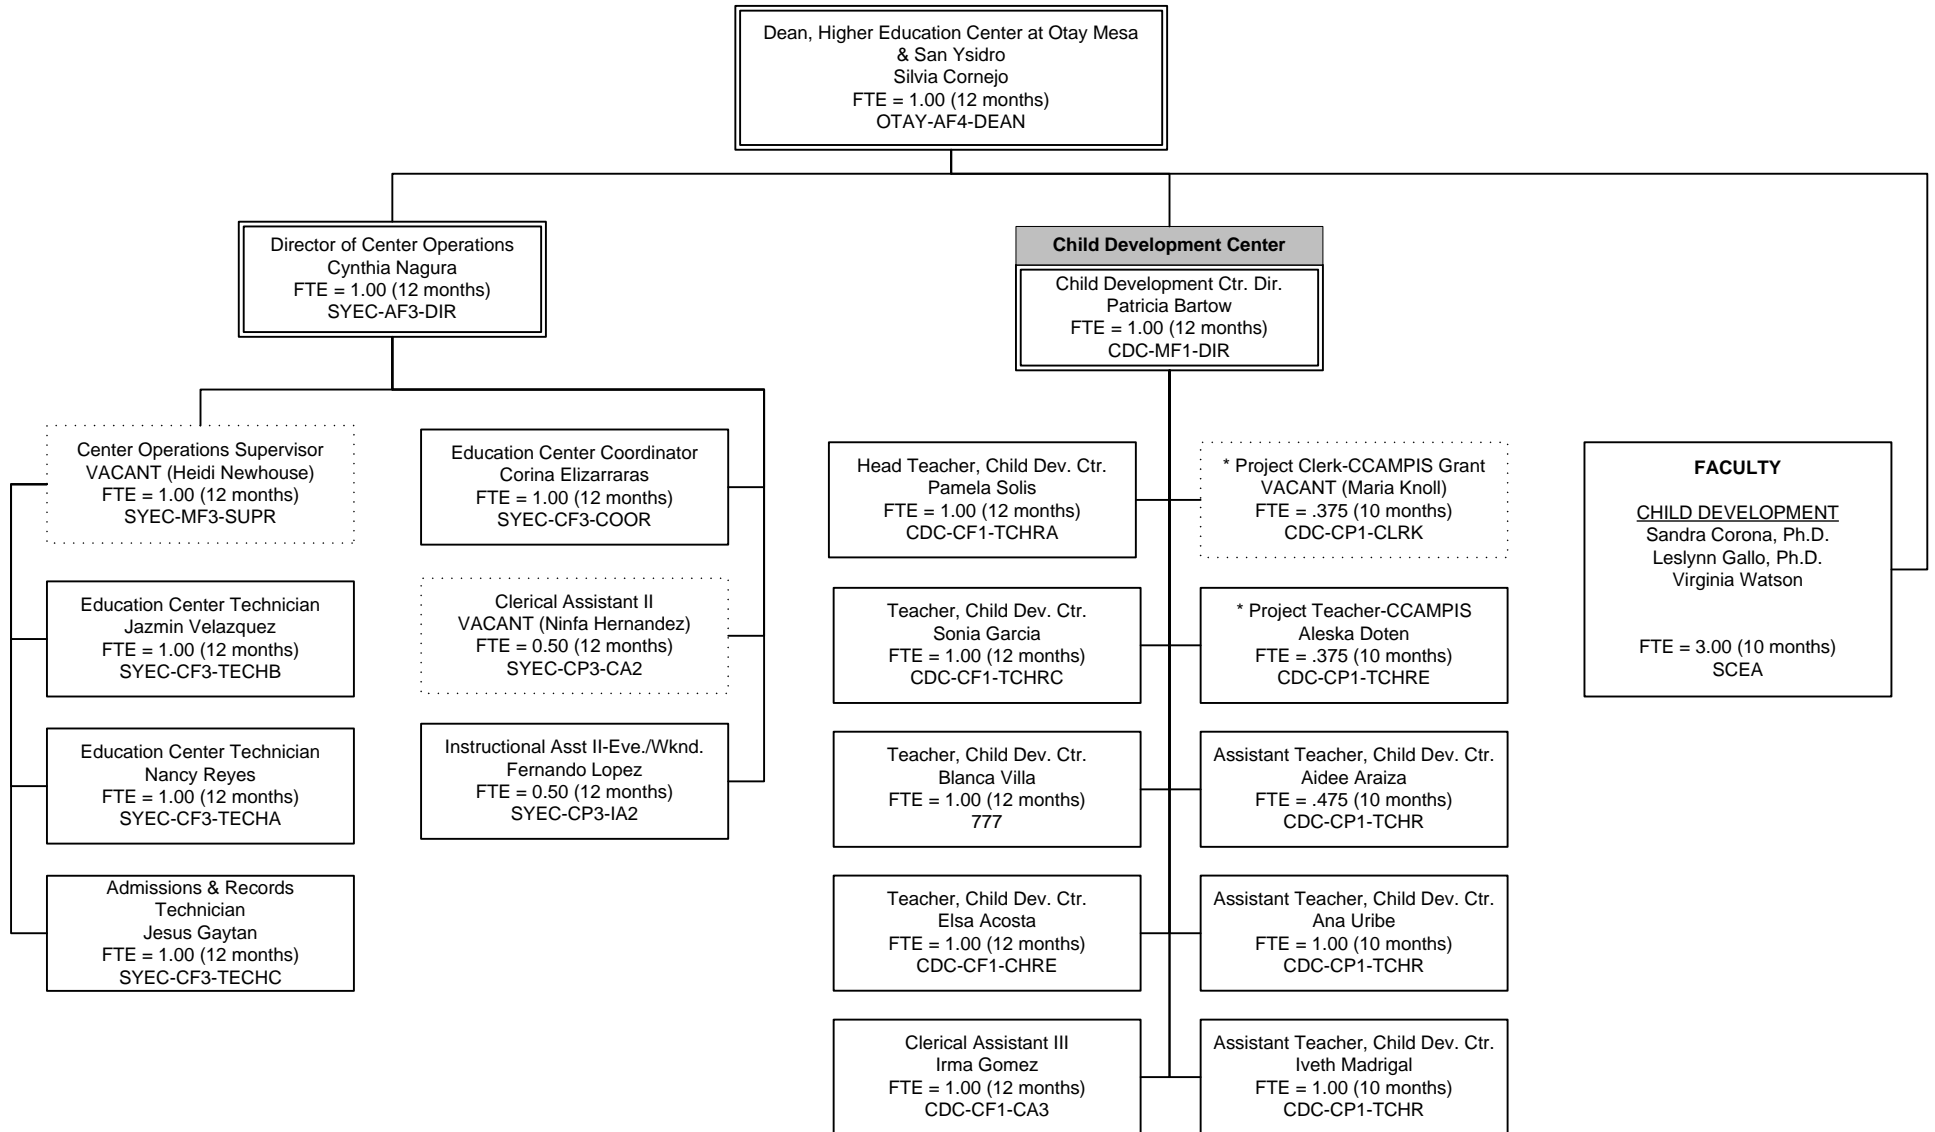

Southwestern College Organizational Chart

Academic Affairs

June 2017

*Project Funded positions

Southwestern College Organizational Chart

Higher Education Center at Otay Mesa

July 2017

*Project Funded positions

Southwestern College Organizational Chart

Higher Education Center at San Ysidro

August 2017

Southwestern College Organizational Chart

Institutional Research Grants & Planning

August 2017

Southwestern College Organizational Chart

Instructional Support Services & Continuing Education

June 2017

*Project Funded positions

Southwestern College Organizational Chart

Workforce Development, Adult Education Block (AEBG) & Continuing Education

School of Language, Literature & Humanities

August 2017

Southwestern College Organizational Chart

School of Mathematics, Science & Engineering

August 2017

*Project Funded Position

Southwestern College Organizational Chart