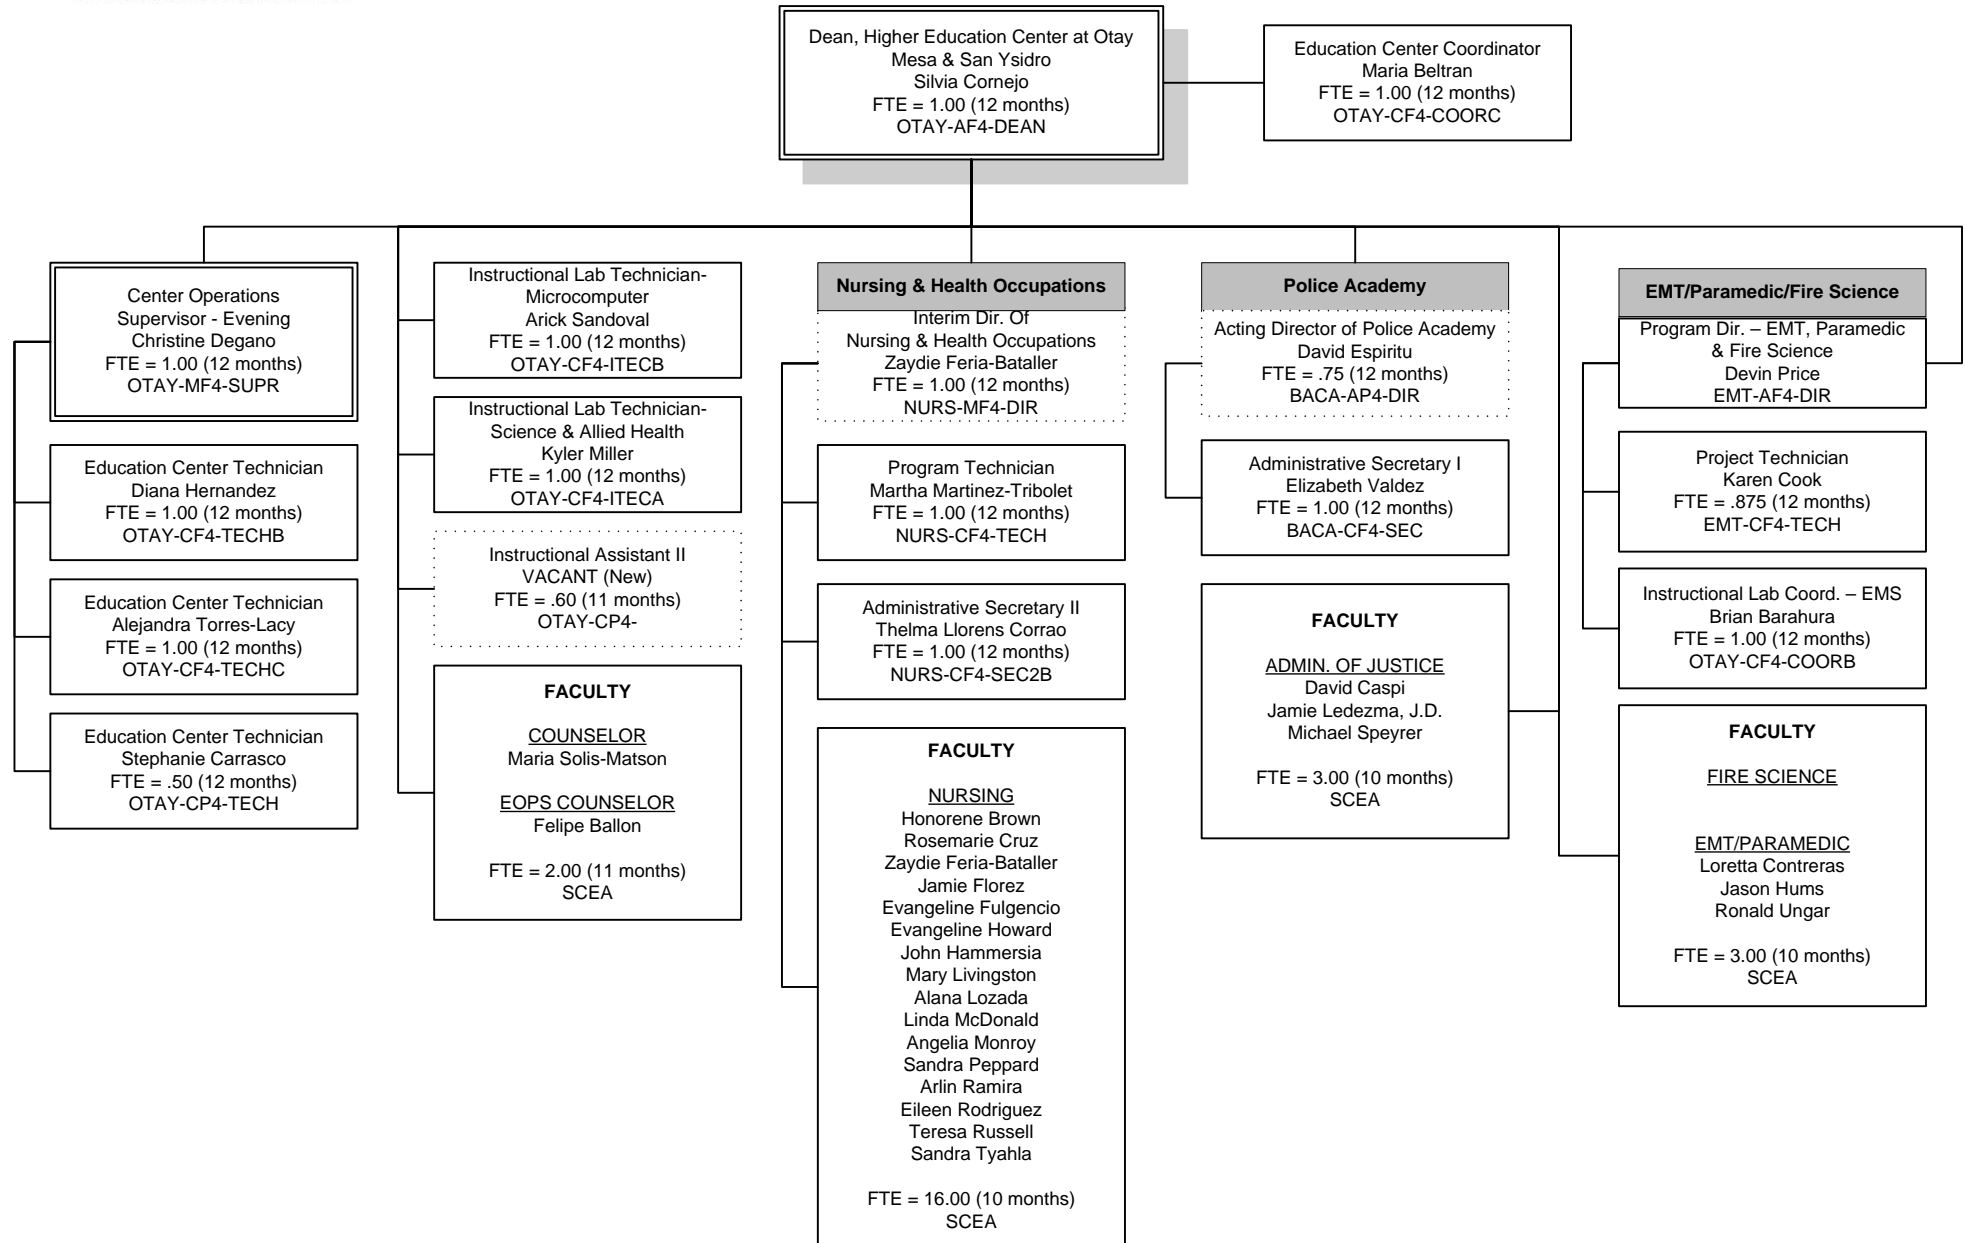

Southwestern College Organizational Chart

Academic Affairs

June 2017

*Project Funded positions

Southwestern College Organizational Chart

Higher Education Center at Otay Mesa

July 2017

*Project Funded positions

Southwestern College Organizational Chart

Higher Education Center at San Ysidro

August 2017

Southwestern College Organizational Chart

Institutional Research Grants & Planning

August 2017

Southwestern College Organizational Chart

Instructional Support Services & Continuing Education

June 2017

*Project Funded positions

Southwestern College Organizational Chart

Workforce Development, Adult Education Block (AEBG) & Continuing Education

June 2017

Southwestern College Organizational Chart

School of Arts, Communication & Social Sciences

July 2017

Southwestern College Organizational Chart

School of Business & Technology

May 2017

Southwestern College Organizational Chart