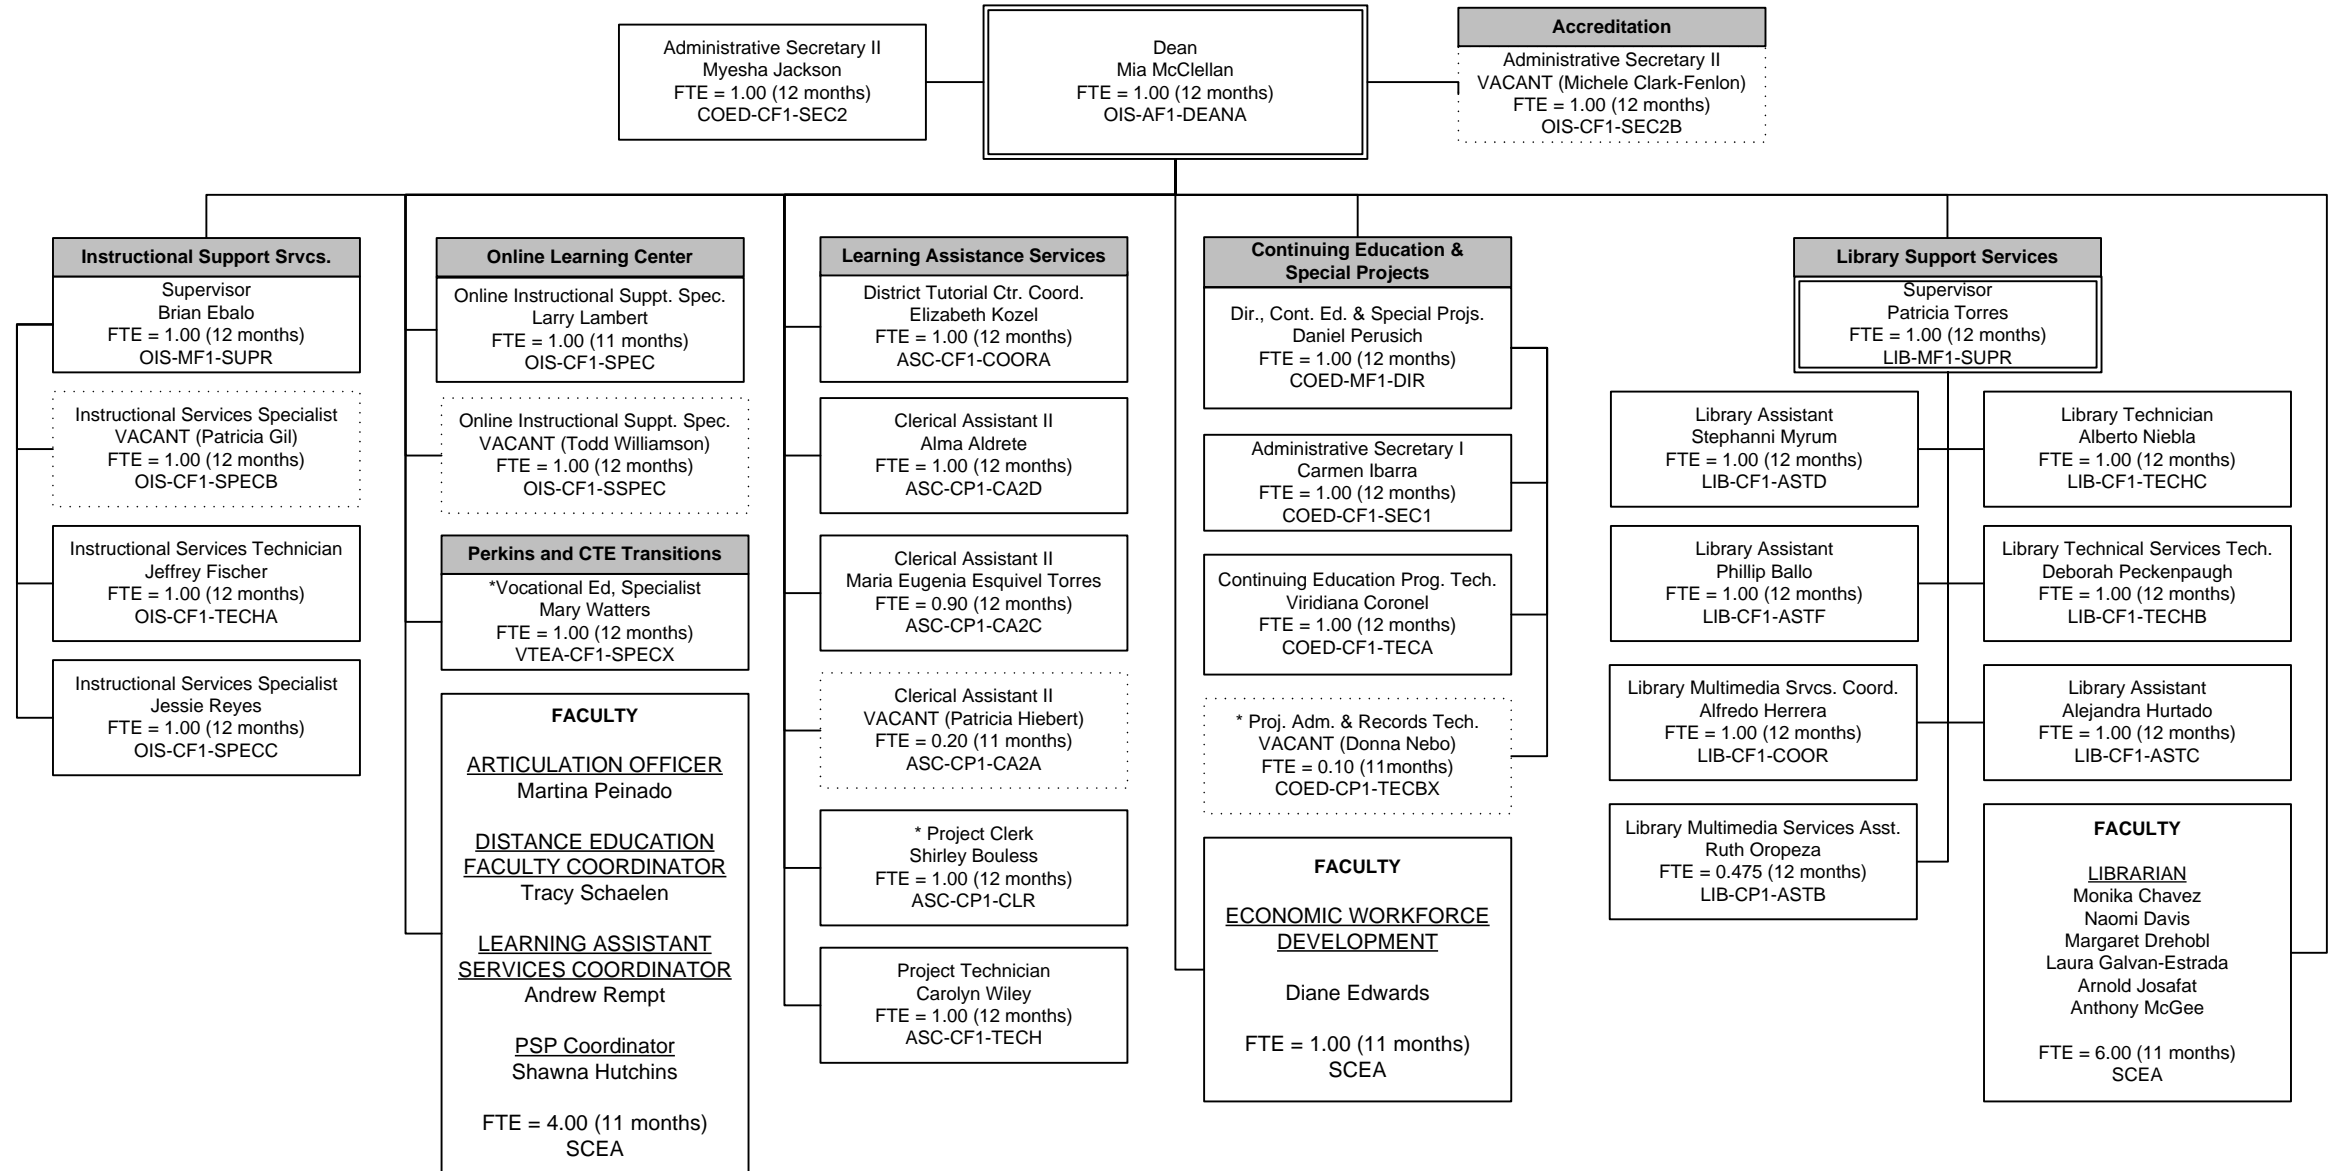

Southwestern College Organizational Chart

Academic Affairs

June 2017

*Project Funded positions

Southwestern College Organizational Chart

Higher Education Center at Otay Mesa

July 2017

*Project Funded positions

Southwestern College Organizational Chart

Higher Education Center at San Ysidro

August 2017

Southwestern College Organizational Chart

Institutional Research Grants & Planning

August 2017

Southwestern College Organizational Chart

Instructional Support Services & Continuing Education

June 2017

*Project Funded positions

Southwestern College Organizational Chart

Workforce Development, Adult Education Block (AEBG) & Continuing Education

June 2017

Southwestern College Organizational Chart

School of Arts, Communication & Social Sciences

July 2017

Southwestern College Organizational Chart

School of Business & Technology

May 2017

Southwestern College Organizational Chart