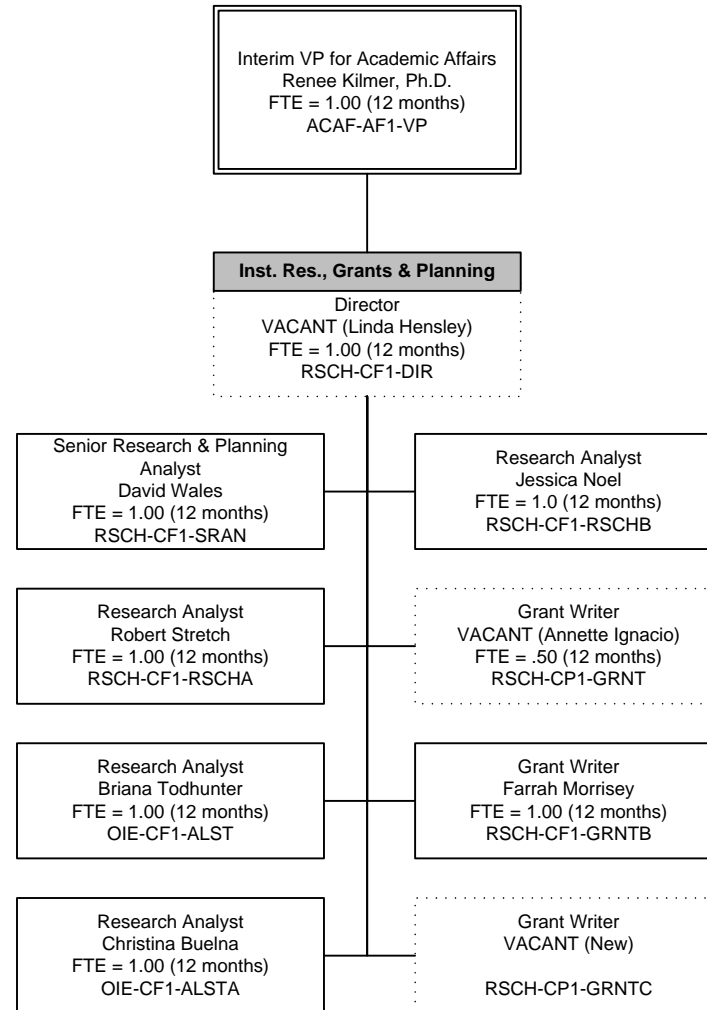

Southwestern College Organizational Chart

Academic Affairs

September 2017

*Project Funded positions

Southwestern College Organizational Chart

Higher Education Center at National City

September 2017

*Project Funded Positions

Southwestern College Organizational Chart

Higher Education Center at Otay Mesa

September 2017

*Project Funded positions

Southwestern College Organizational Chart

Higher Education Center at San Ysidro

September 2017

Southwestern College Organizational Chart

Institutional Research Grants & Planning

September 2017

Southwestern College Organizational Chart

Instructional Support Services & Continuing Education

June 2017

*Project Funded positions

Southwestern College Organizational Chart

Workforce Development, Adult Education Block (AEBG) & Continuing Education

September 2017

Southwestern College Organizational Chart

School of Arts, Communication & Social Sciences