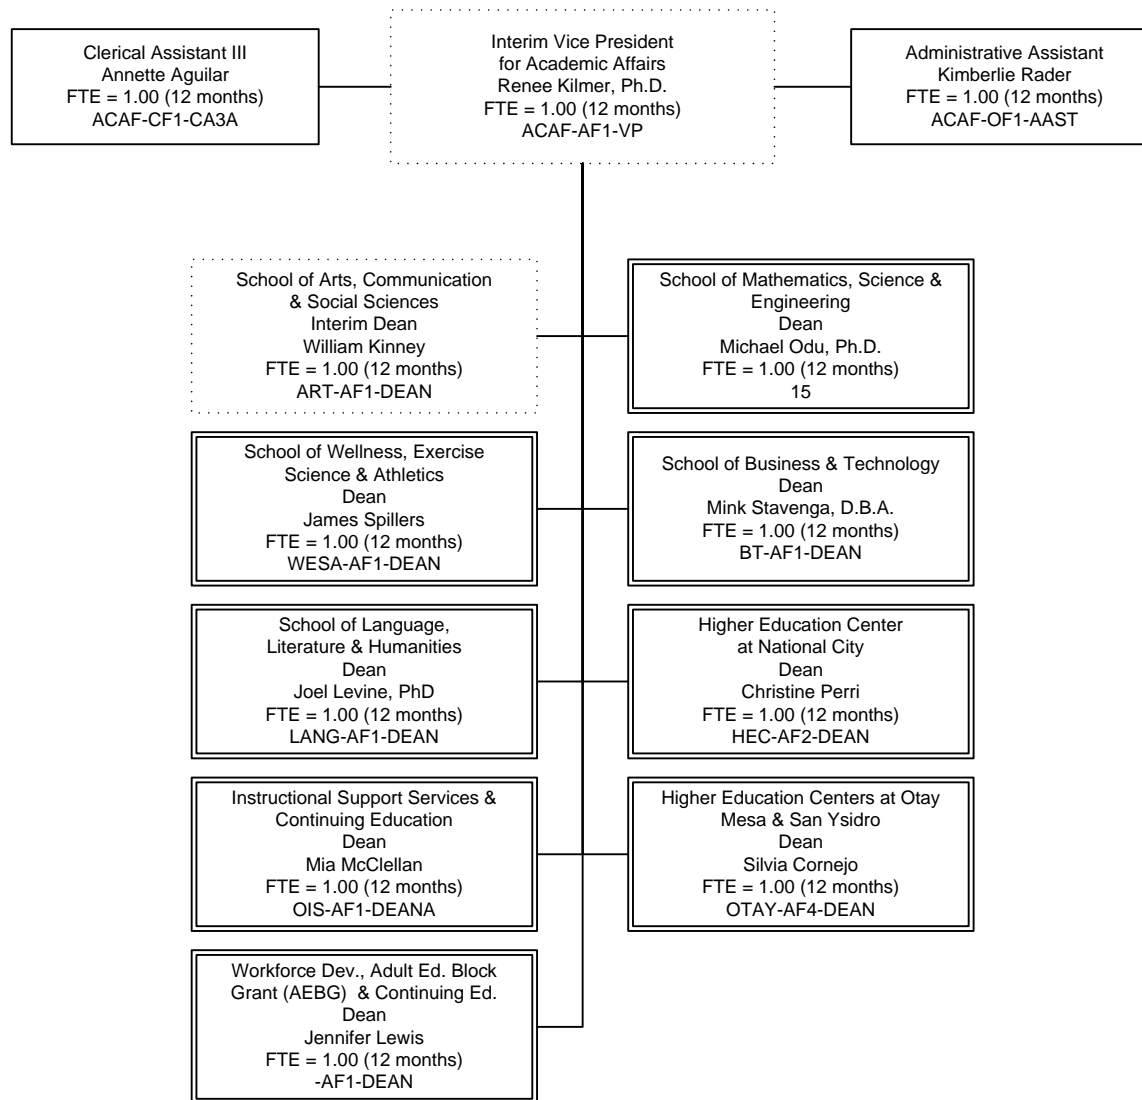

Southwestern College Organizational Chart

Academic Affairs

September 2017

*Project Funded positions

Southwestern College Organizational Chart

Higher Education Center at National City

September 2017

*Project Funded Positions

Southwestern College Organizational Chart

Higher Education Center at Otay Mesa

September 2017

*Project Funded positions

Southwestern College Organizational Chart

Higher Education Center at San Ysidro

September 2017

Southwestern College Organizational Chart

Institutional Research Grants & Planning

September 2017

Southwestern College Organizational Chart

Instructional Support Services & Continuing Education

June 2017

*Project Funded positions