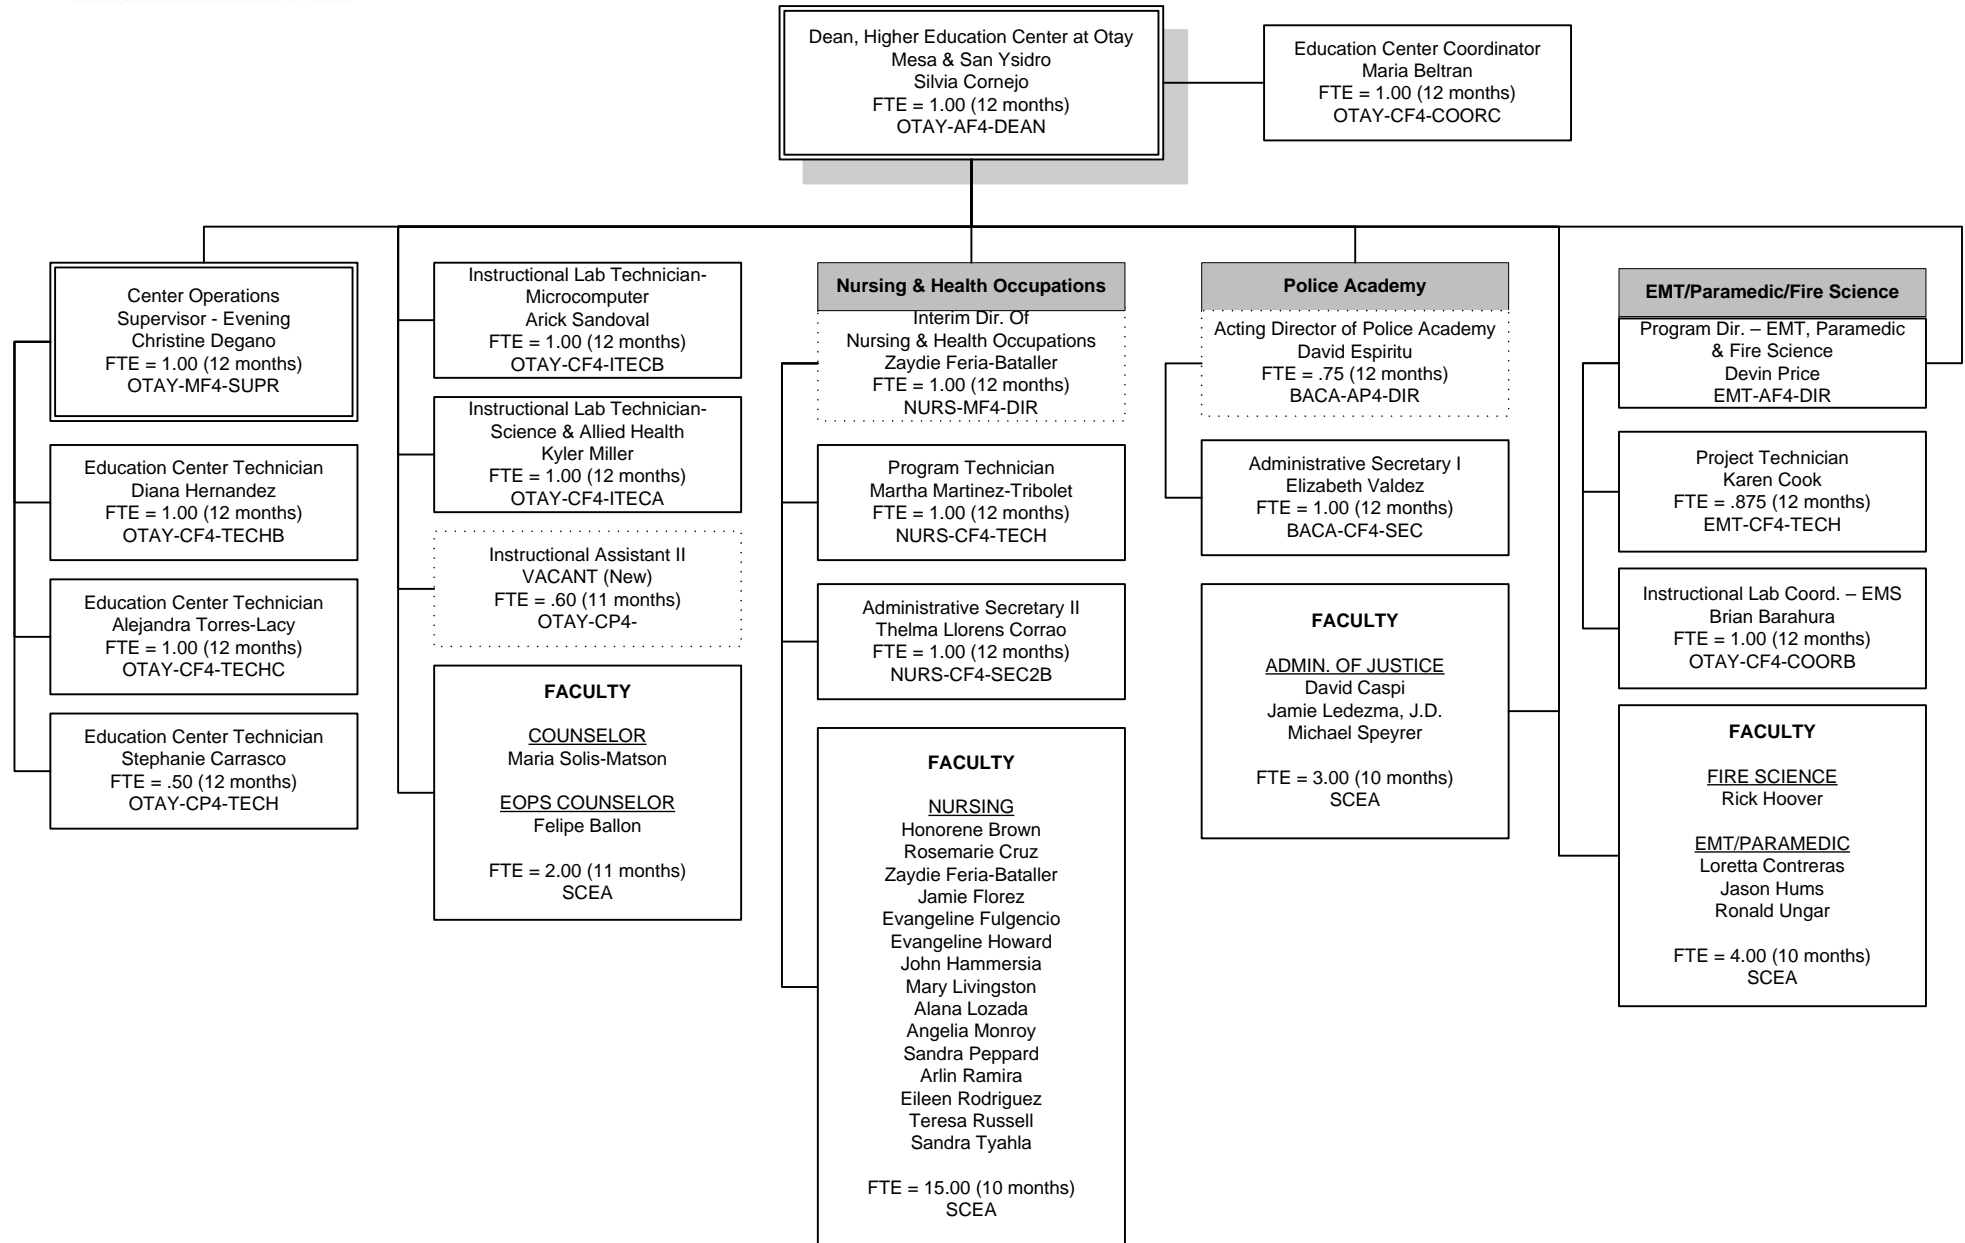

Southwestern College Organizational Chart

Academic Affairs

September 2017

*Project Funded positions

Southwestern College Organizational Chart

Higher Education Center at National City

September 2017

*Project Funded Positions

Southwestern College Organizational Chart

Higher Education Center at Otay Mesa

September 2017

*Project Funded positions

Southwestern College Organizational Chart

Higher Education Center at San Ysidro

September 2017

Southwestern College Organizational Chart

Institutional Research Grants & Planning

September 2017

Southwestern College Organizational Chart

Instructional Support Services & Continuing Education

June 2017

*Project Funded positions

Southwestern College Organizational Chart

Workforce Development, Adult Education Block (AEBG) & Continuing Education

September 2017

Southwestern College Organizational Chart

School of Arts, Communication & Social Sciences