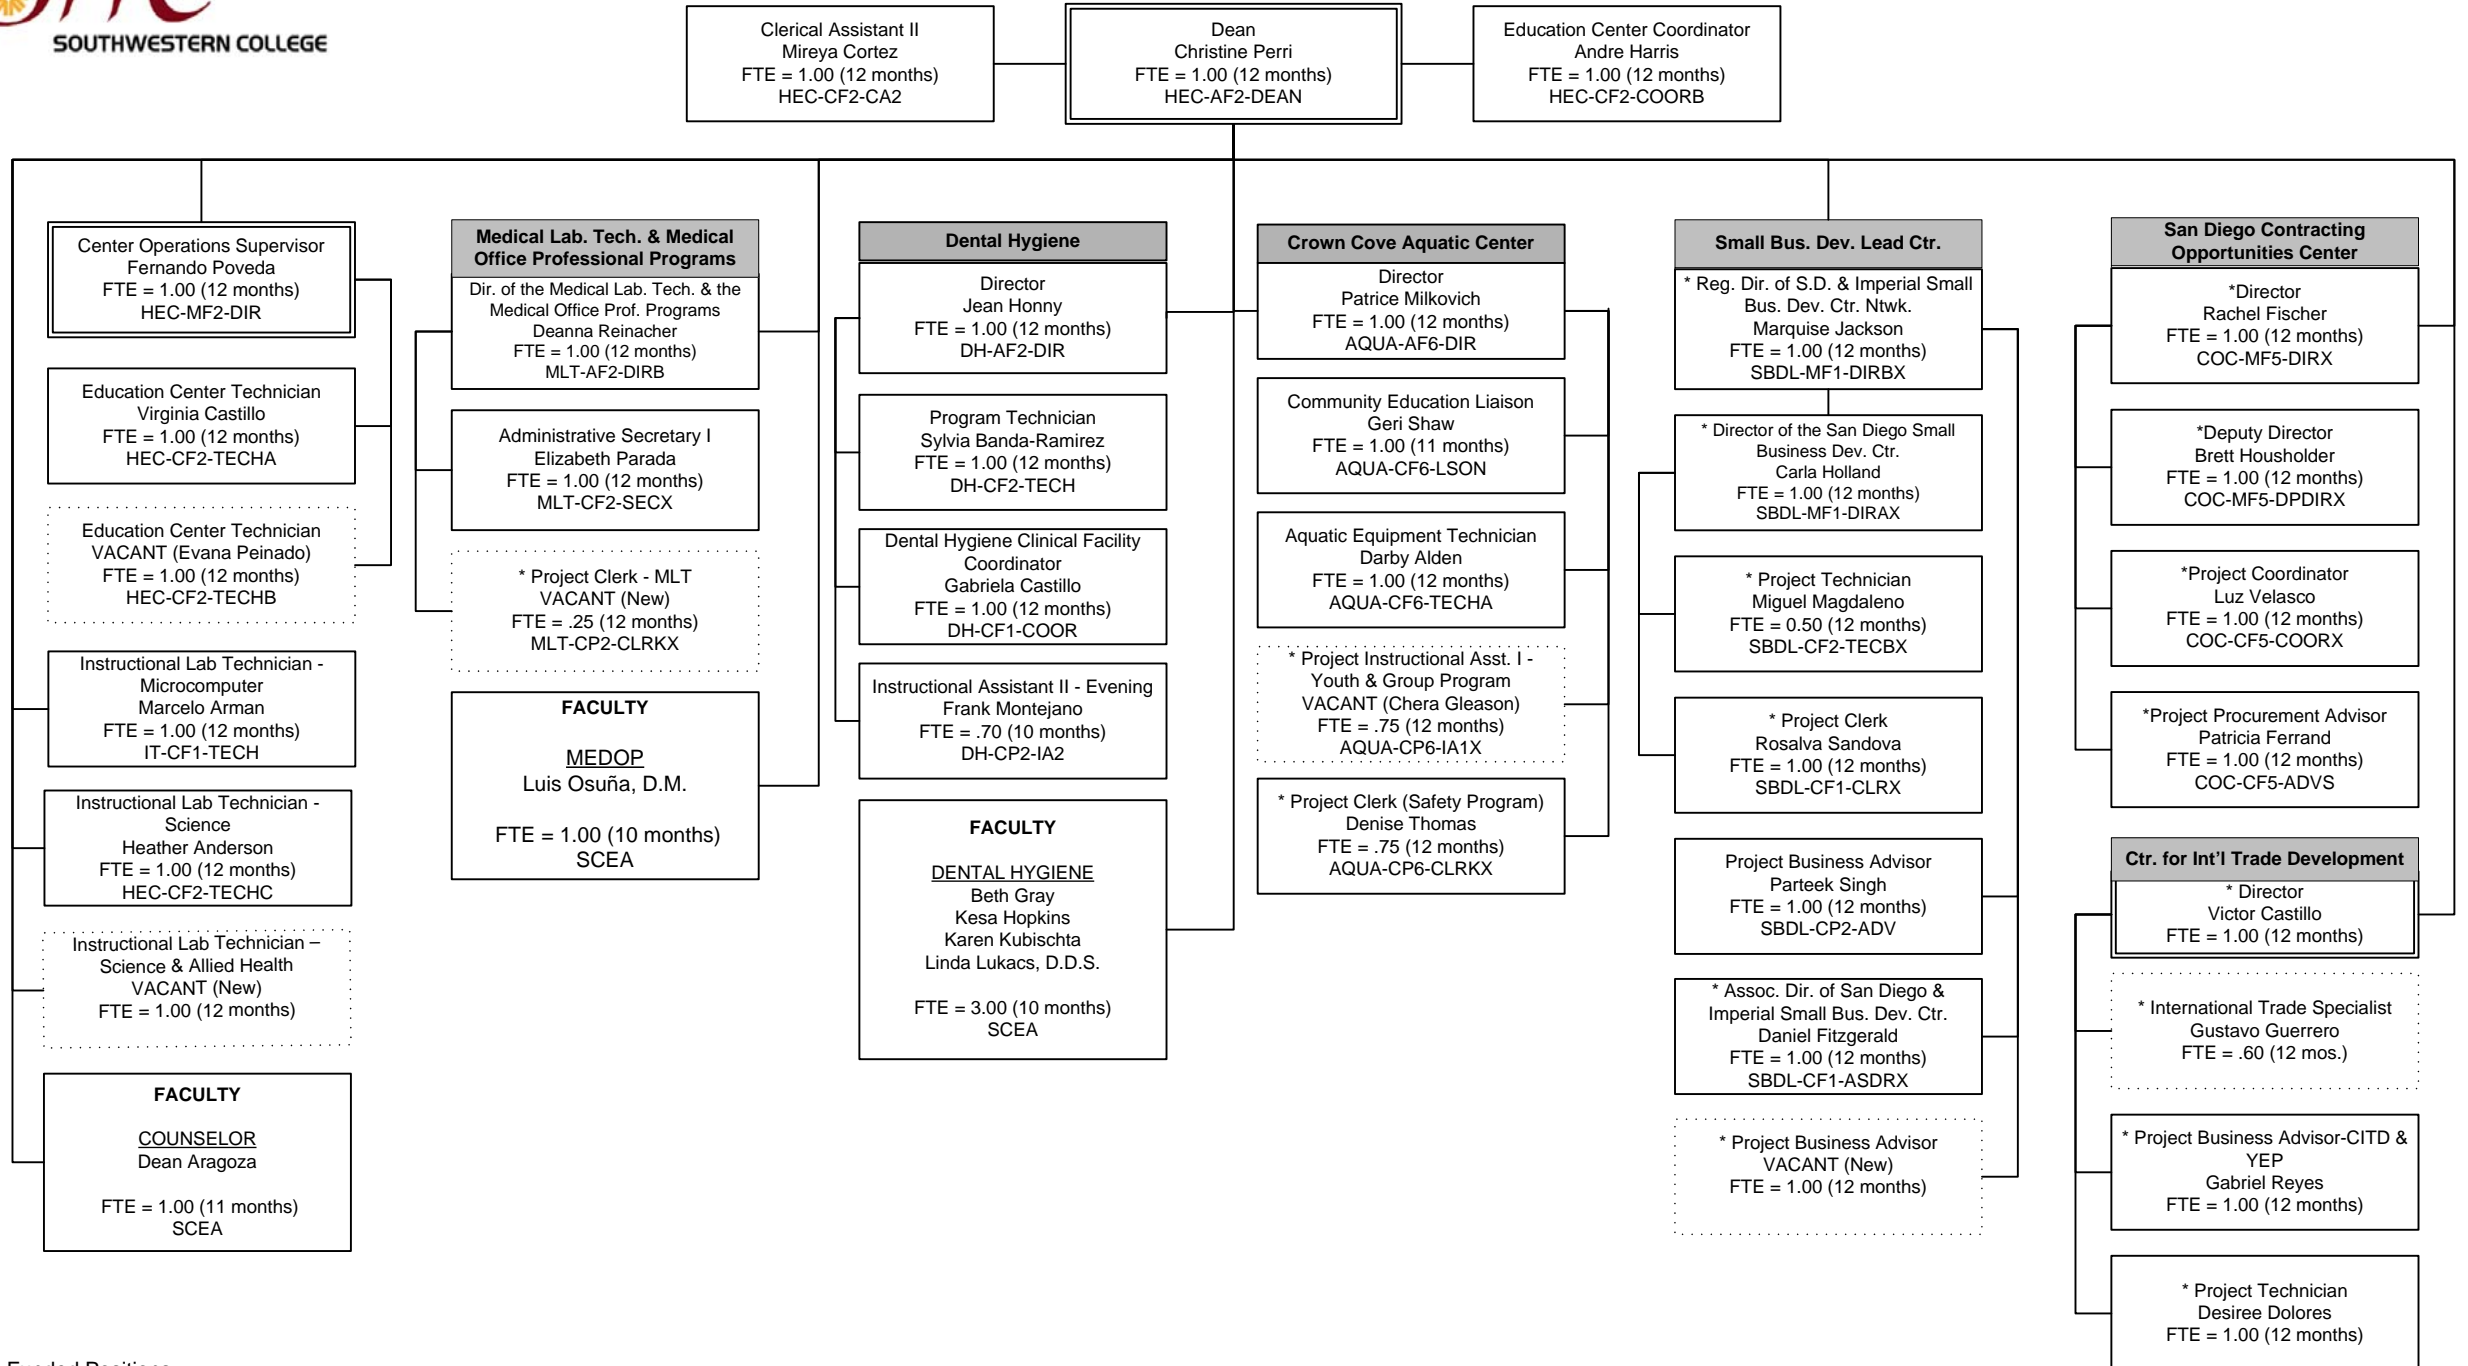

Southwestern College Organizational Chart

Academic Affairs

September 2017

*Project Funded positions

Southwestern College Organizational Chart

Higher Education Center at National City

September 2017

*Project Funded Positions

Southwestern College Organizational Chart

Higher Education Center at Otay Mesa

September 2017

*Project Funded positions

Southwestern College Organizational Chart

Higher Education Center at San Ysidro

September 2017

Southwestern College Organizational Chart

Institutional Research Grants & Planning

September 2017

Southwestern College Organizational Chart

Instructional Support Services & Continuing Education

June 2017

*Project Funded positions

Southwestern College Organizational Chart

Workforce Development, Adult Education Block (AEBG) & Continuing Education

September 2017

Southwestern College Organizational Chart

School of Arts, Communication & Social Sciences