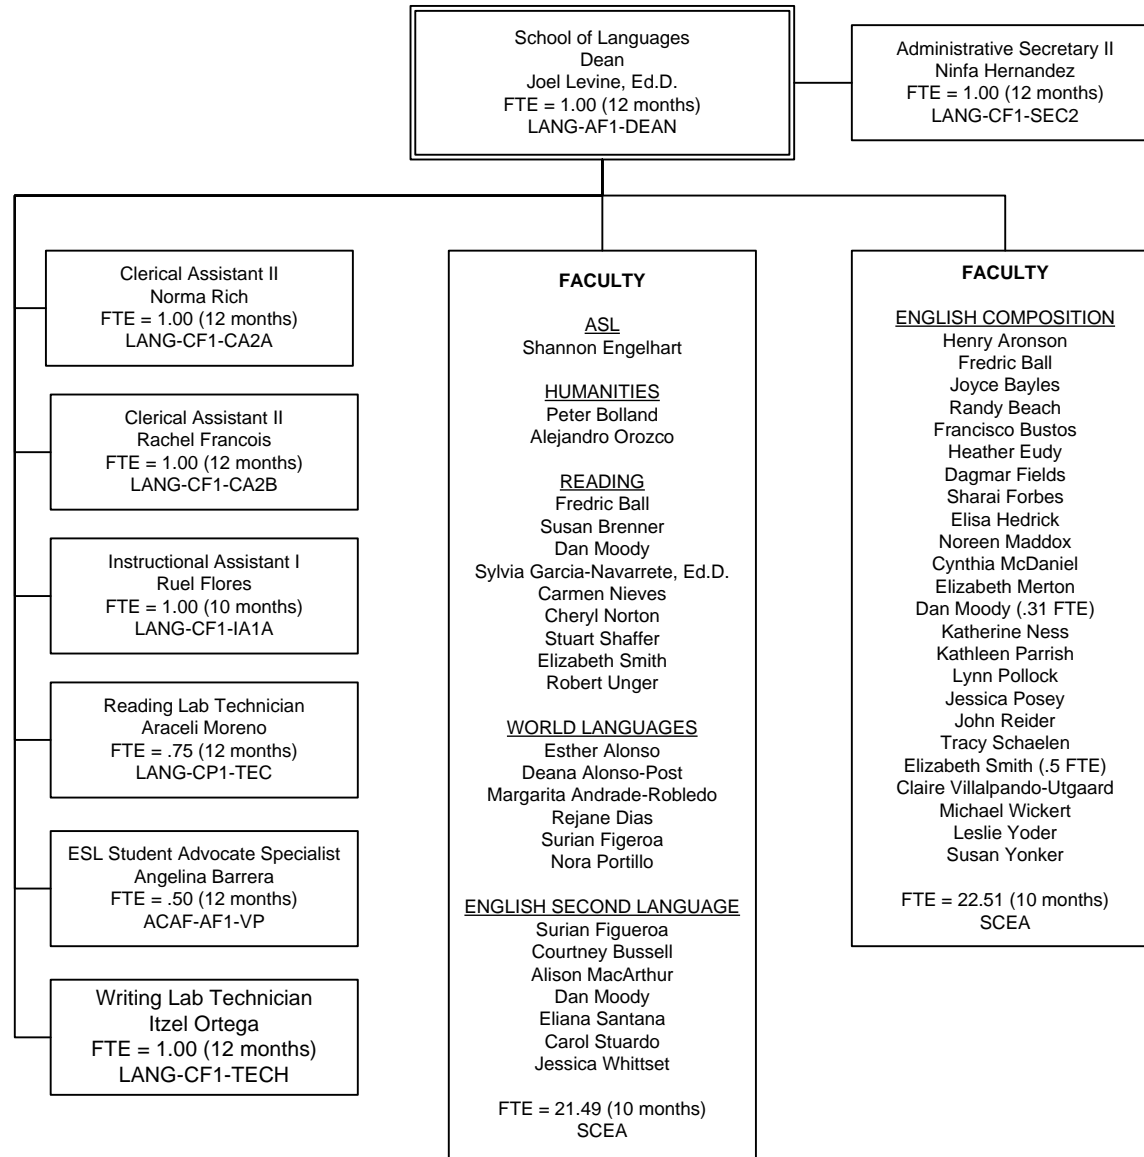

Southwestern College Organizational Chart

Institutional Research Grants & Planning

September 2017

Southwestern College Organizational Chart

Instructional Support Services & Continuing Education

June 2017

*Project Funded positions

Southwestern College Organizational Chart

Workforce Development, Adult Education Block (AEBG) & Continuing Education

September 2017

Southwestern College Organizational Chart

School of Arts, Communication & Social Sciences

July 2017

Southwestern College Organizational Chart

School of Business & Technology

May 2017

Southwestern College Organizational Chart

School of Language, Literature & Humanities

August 2017

Southwestern College Organizational Chart

School of Mathematics, Science & Engineering

August 2017

*Project Funded Position

Southwestern College Organizational Chart

School of Wellness, Exercise Science & Athletics

June 2016