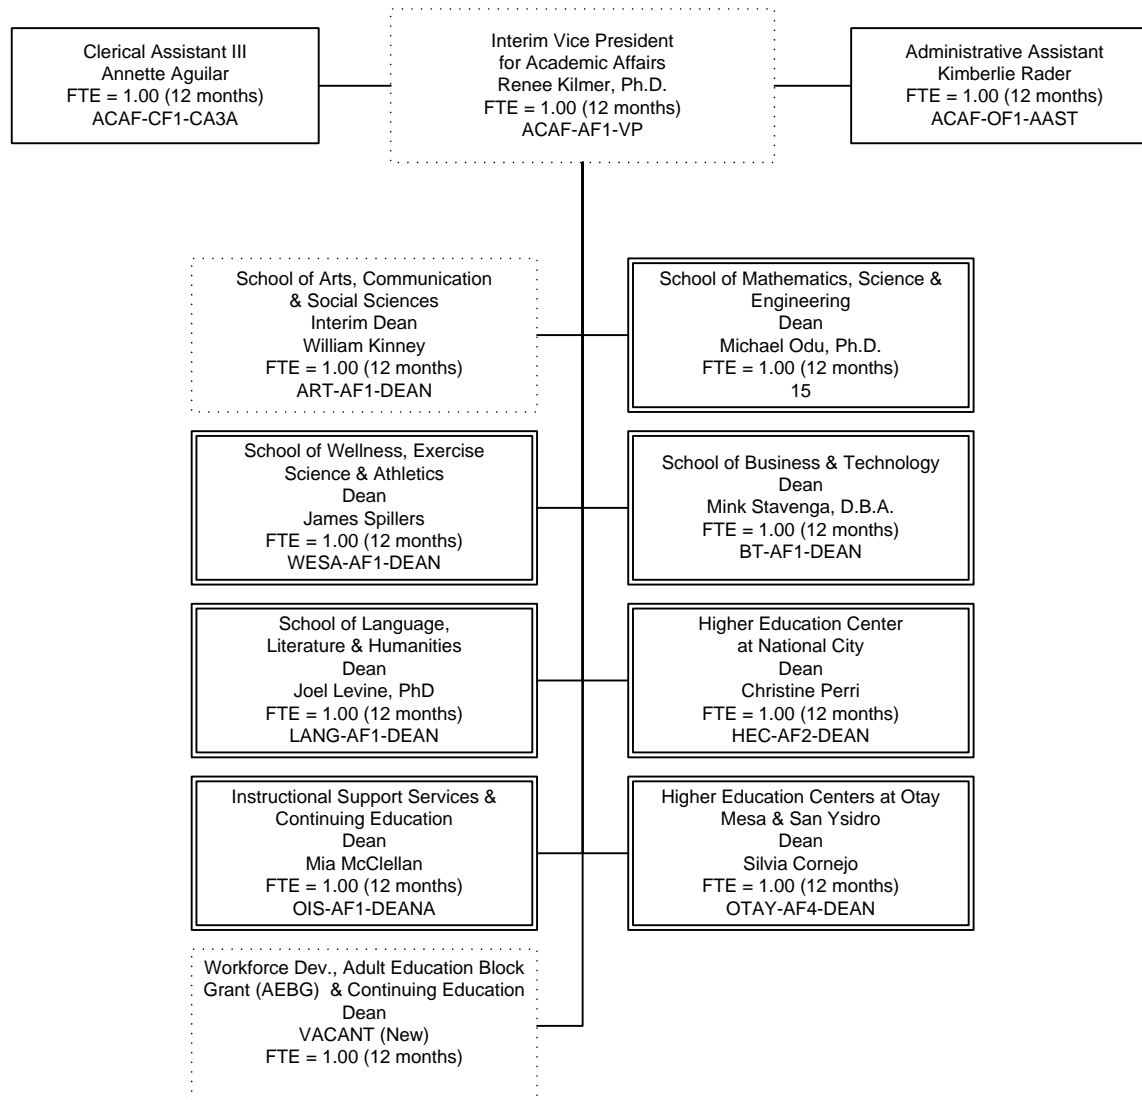

Southwestern College Organizational Chart

Academic Affairs

June 2017

*Project Funded positions

Southwestern College Organizational Chart

Higher Education Center at Otay Mesa

July 2017

*Project Funded positions

Southwestern College Organizational Chart

Higher Education Center at San Ysidro

August 2017

Southwestern College Organizational Chart

Institutional Research Grants & Planning

August 2017

Southwestern College Organizational Chart

Instructional Support Services & Continuing Education

June 2017

*Project Funded positions

Southwestern College Organizational Chart

Workforce Development, Adult Education Block (AEBG) & Continuing Education