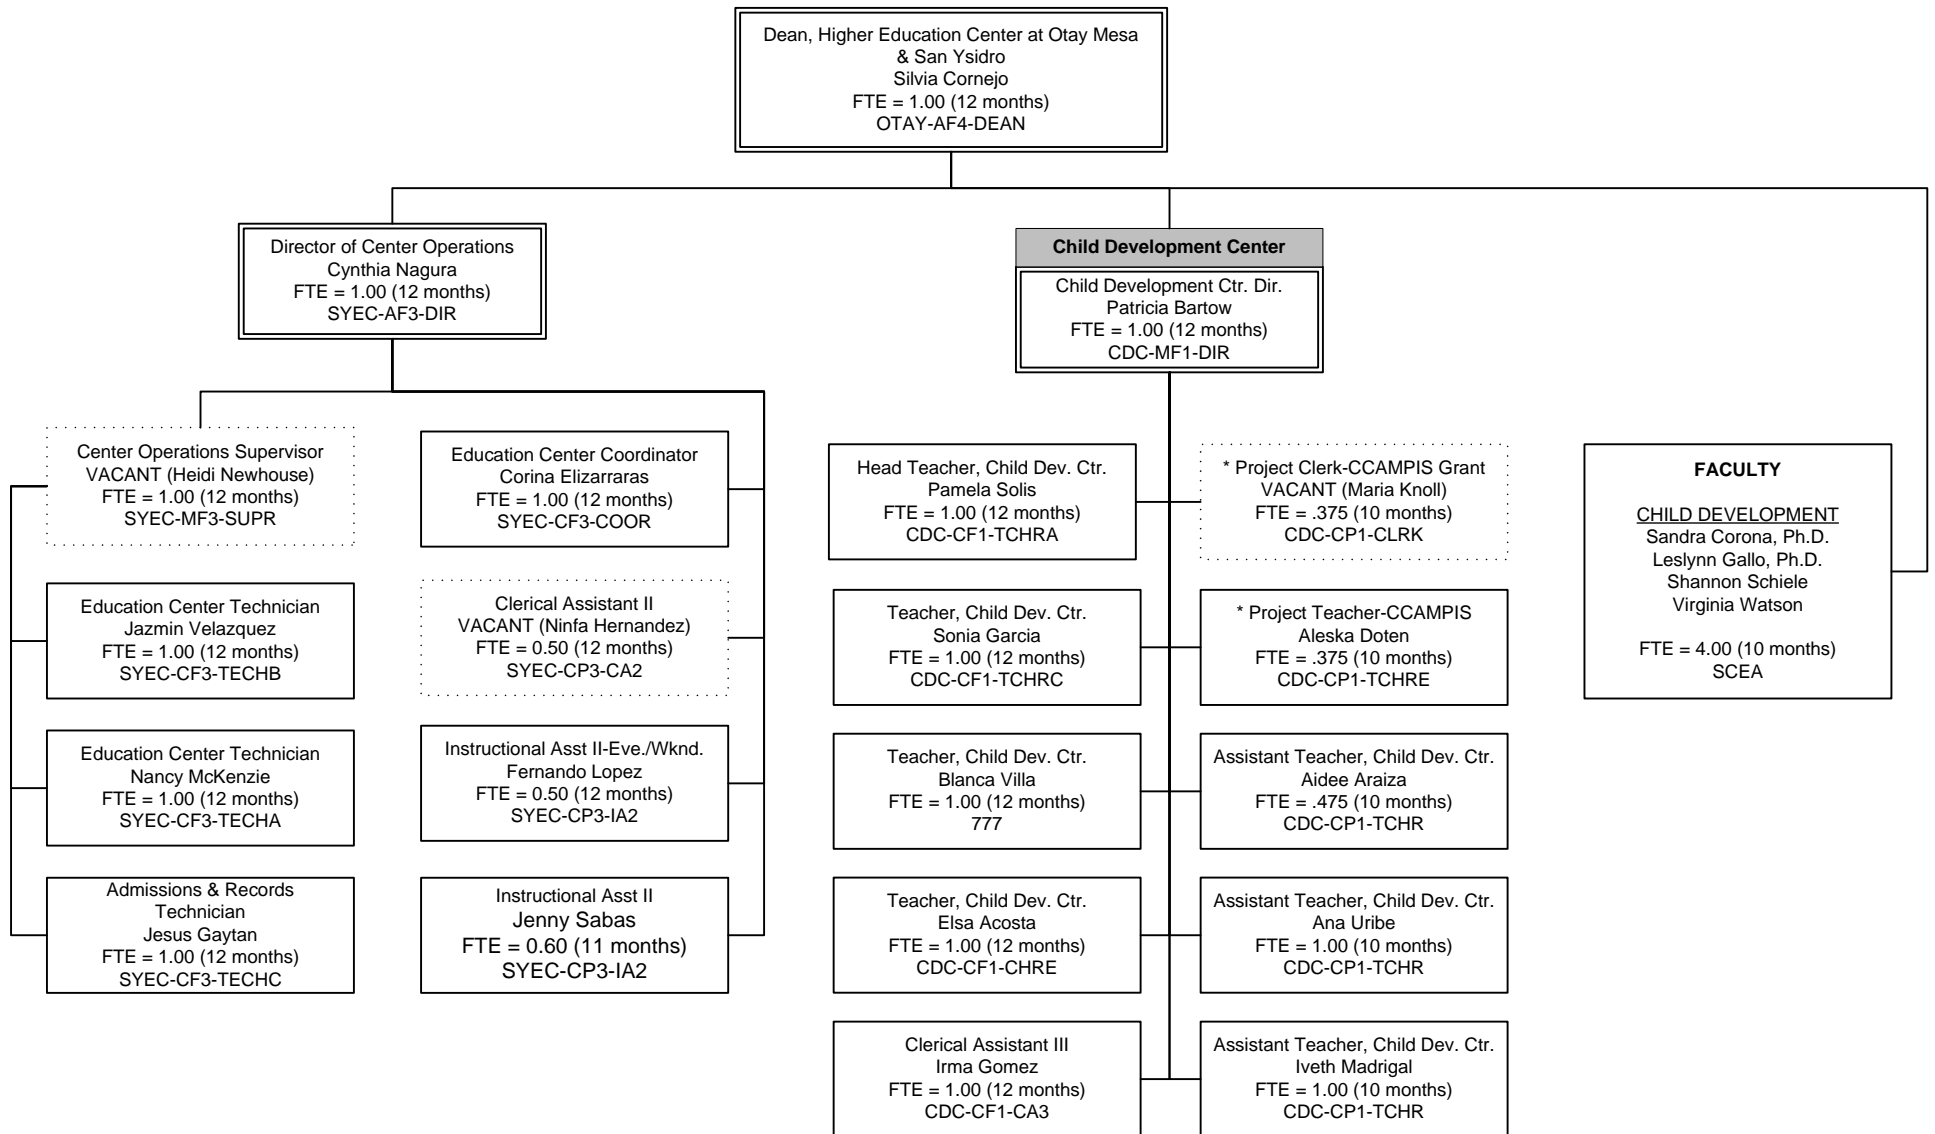

Southwestern College Organizational Chart

Academic Affairs

September 2017

*Project Funded positions

Southwestern College Organizational Chart

Higher Education Center at National City

September 2017

*Project Funded Positions

Southwestern College Organizational Chart

Higher Education Center at Otay Mesa

September 2017

*Project Funded positions

Southwestern College Organizational Chart

Higher Education Center at San Ysidro

September 2017

Southwestern College Organizational Chart

Institutional Research Grants & Planning

September 2017

Southwestern College Organizational Chart

Instructional Support Services & Continuing Education

June 2017

*Project Funded positions

Southwestern College Organizational Chart

Workforce Development, Adult Education Block (AEBG) & Continuing Education

September 2017

Southwestern College Organizational Chart

School of Arts, Communication & Social Sciences