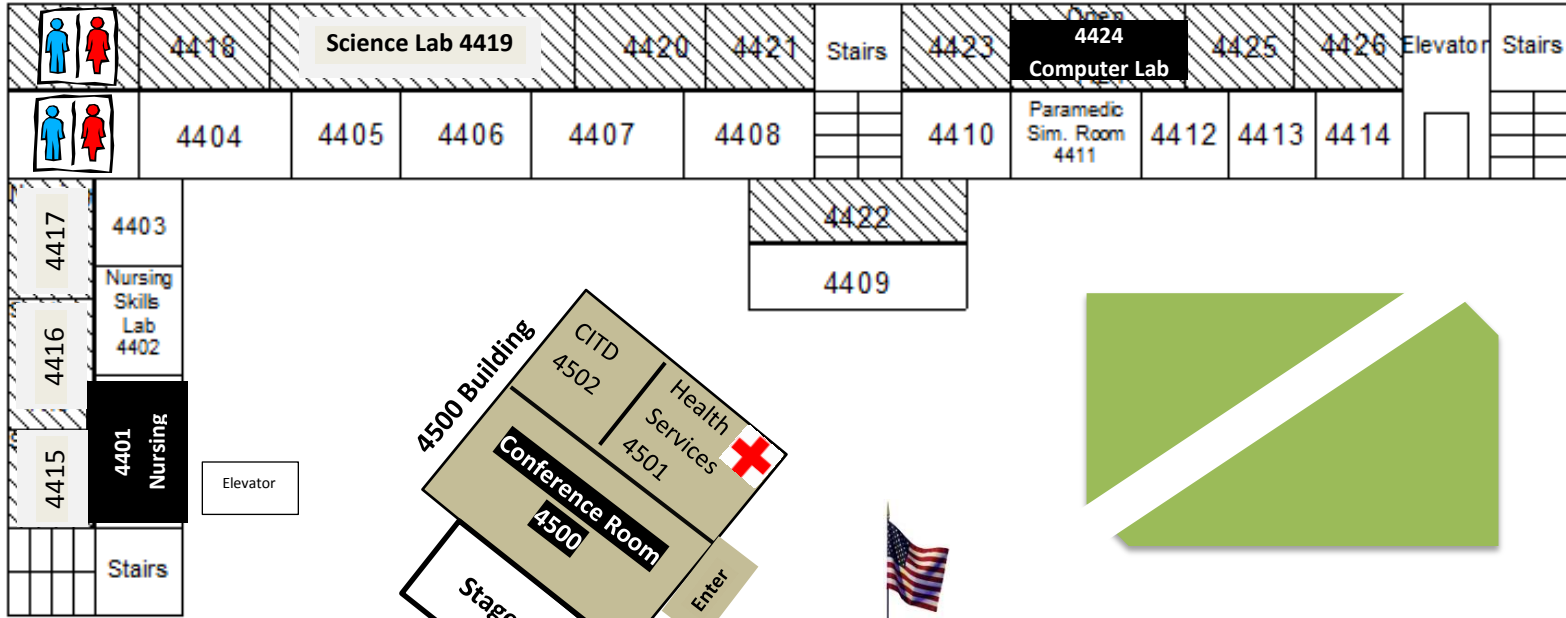

905 Freeway

4400 Building

Student Parking Lot - Permit Required

Daily Permit

Faculty / Staff Parking Lot

4300 Building

Gigantic Street